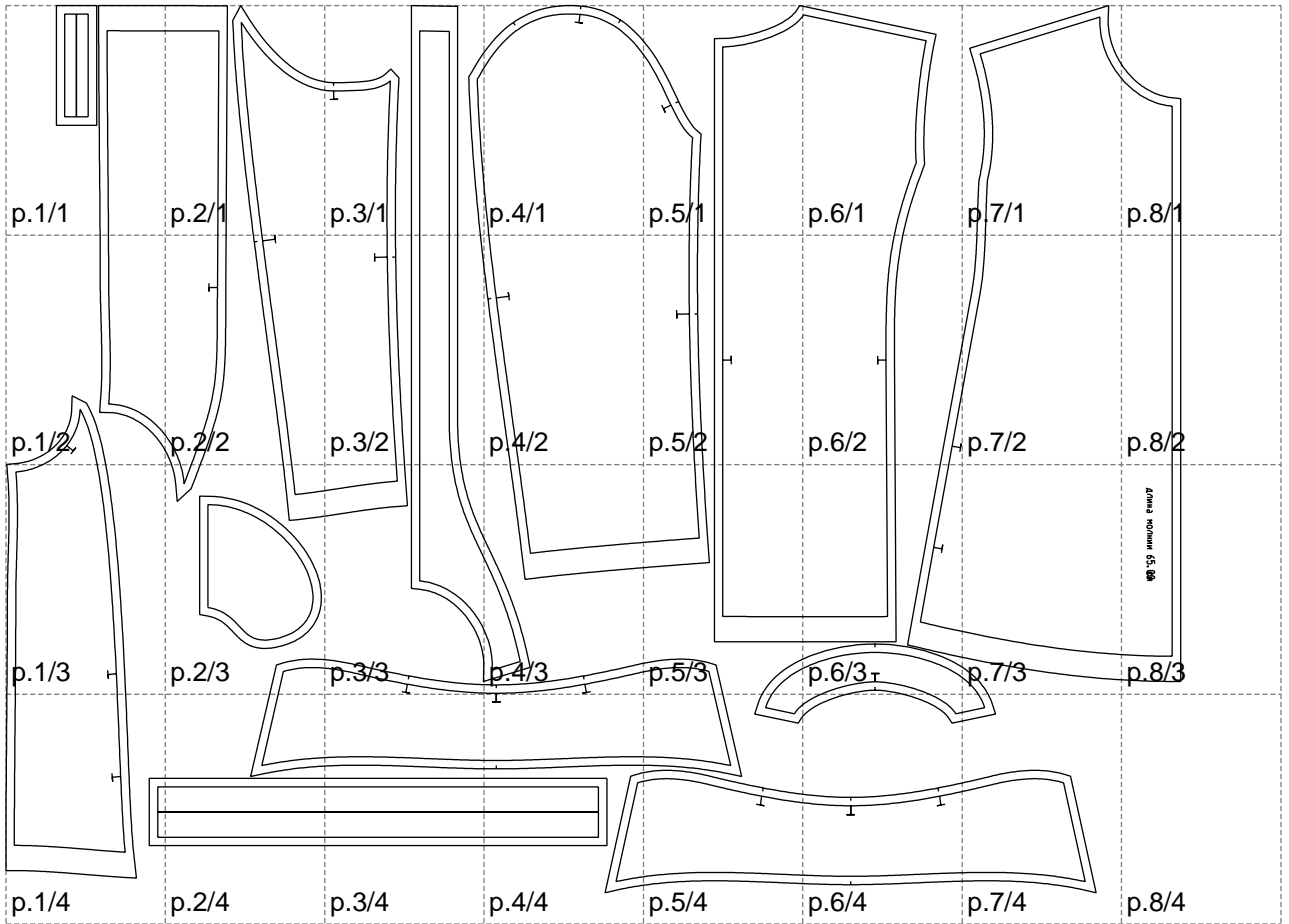

Not for print

Paper size: A4, size:1399.00 x1056.38 mm

# Example

size:1499.00 x1994.35 mm

Maneken =1 ver.0

rz\_1=170

rz\_16=116

rz\_17=100

rz\_18=98.8

rz\_19=124

rz\_20=121

---

. . . . .  
. . . . .  
. . . . .