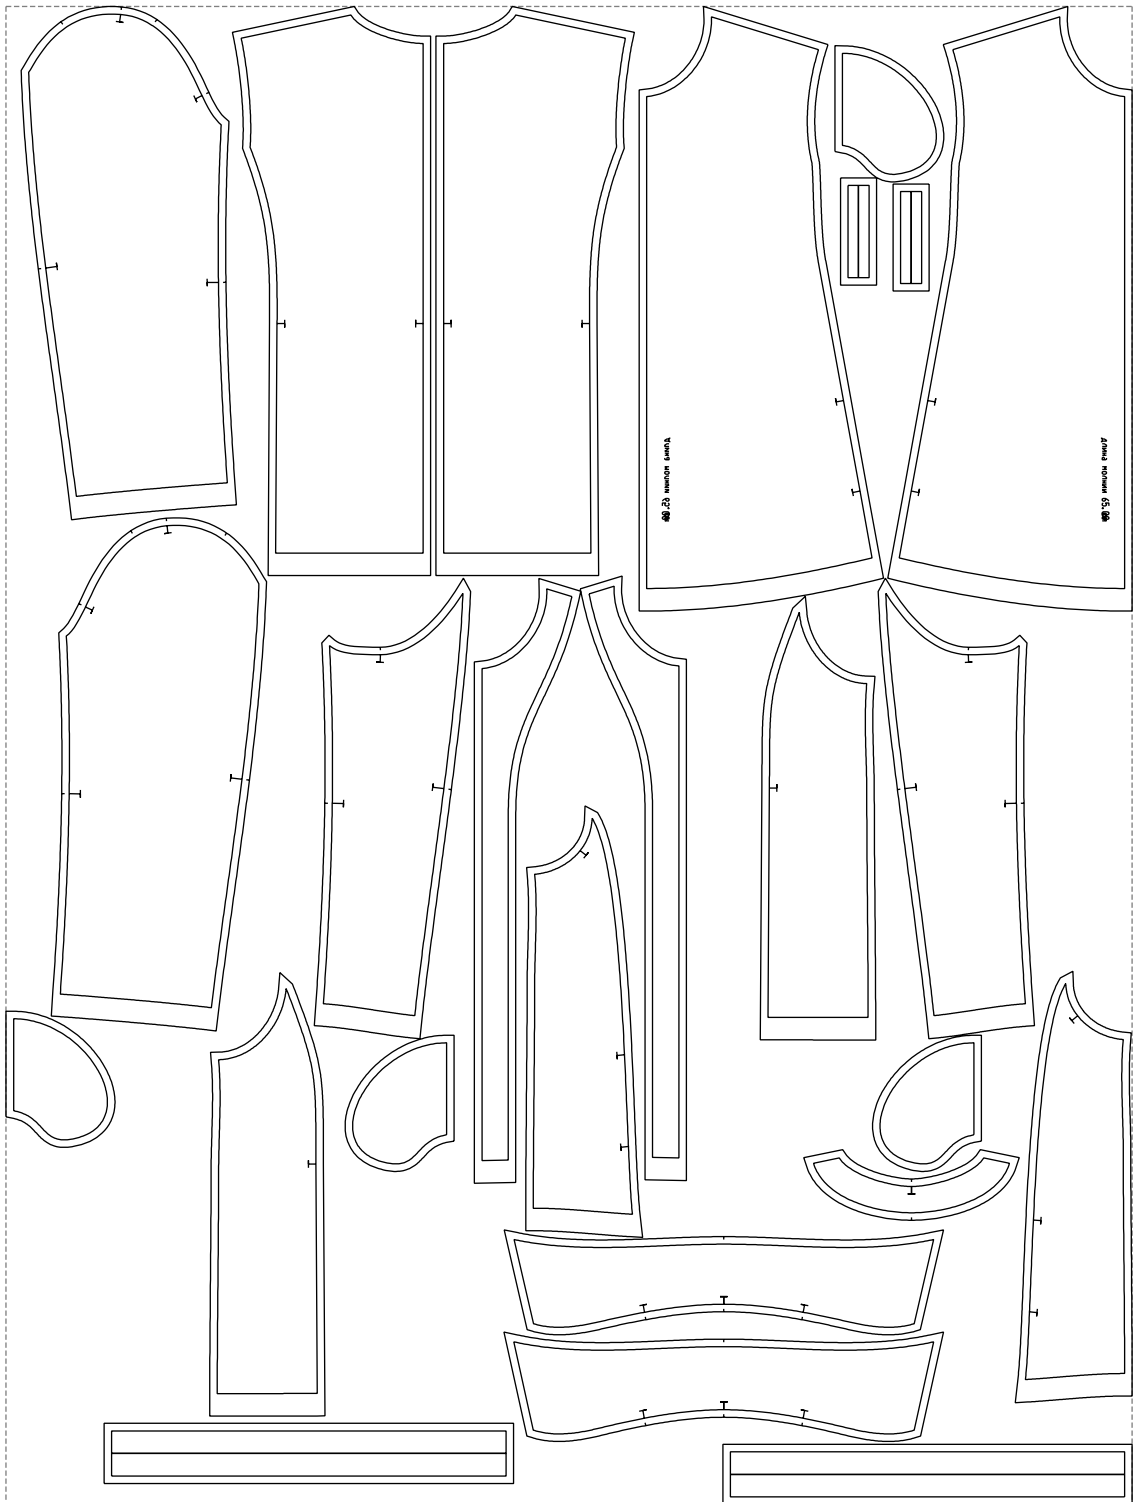

Not for print

Paper size: A4, size:1399.00 x1056.38 mm

# Example

size:1499.00 x1994.35 mm

Maneken =1 ver.0

rz\_1=170

rz\_16=116

rz\_17=100

rz\_18=98.8

rz\_19=124

rz\_20=121

---

. . . . .  
. . . . .  
. . . . .