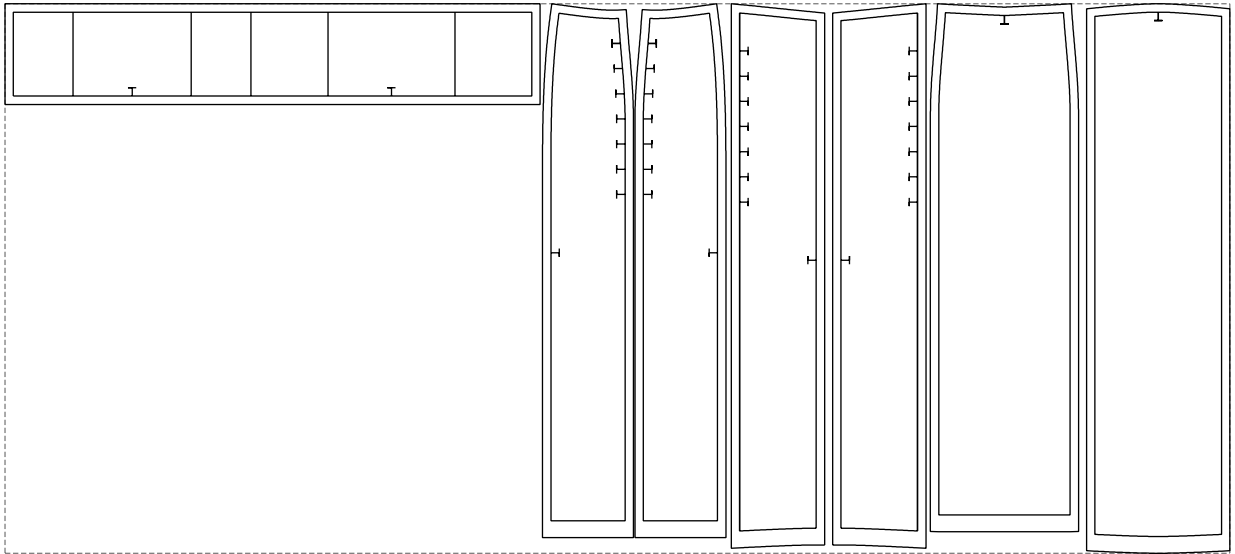

Not for print

Paper size: A4, size:1228.65 x654.61 mm

# Example

size:1458.93 x654.61 mm

Maneken =1 ver.0

rz\_1=170

rz\_16=88

rz\_17=75.6

rz\_18=67.6

rz\_19=96