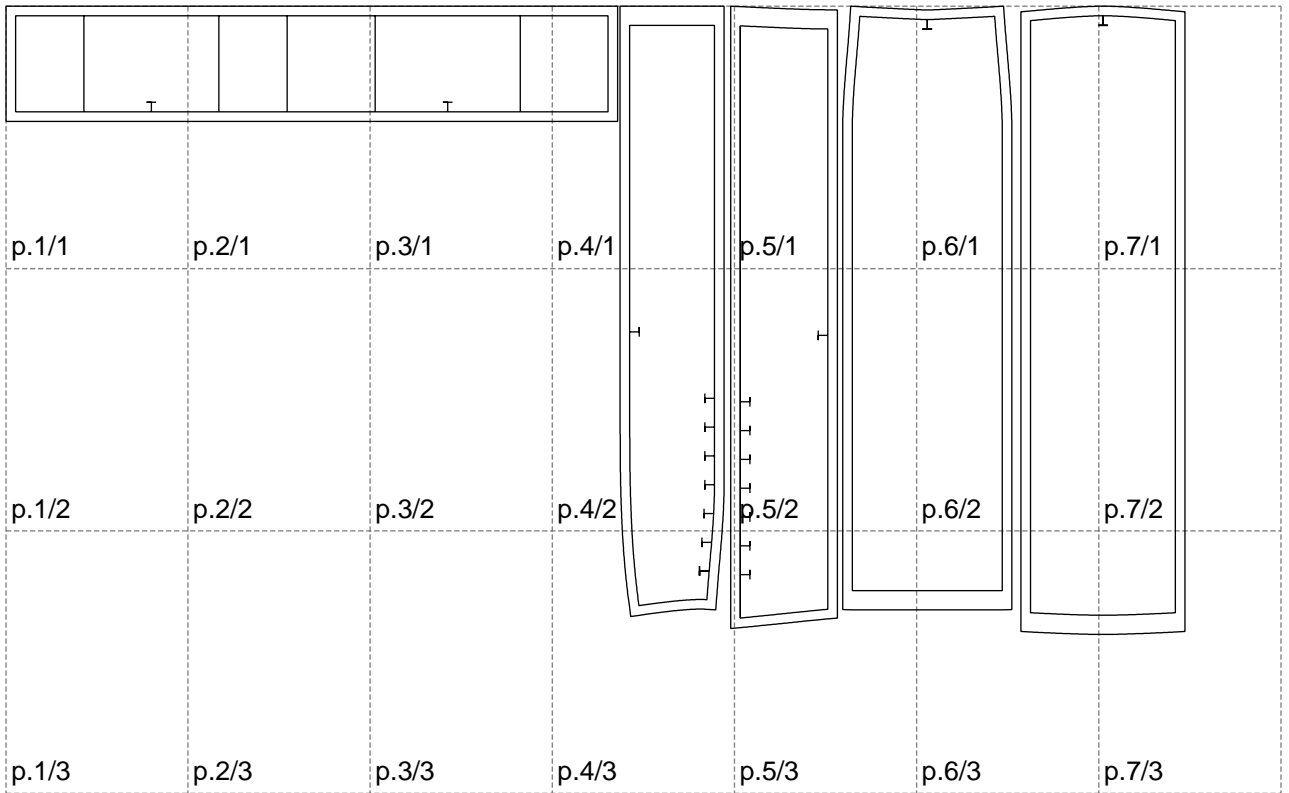

Not for print

Paper size: A4, size:1228.65 x654.61 mm

# Example

size:1458.93 x654.61 mm

Maneken =1 ver.0

rz\_1=170

rz\_16=88

rz\_17=75.6

rz\_18=67.6

rz\_19=96

rz\_20=94.6

---

. . . . .  
. . . . .  
. . . . .