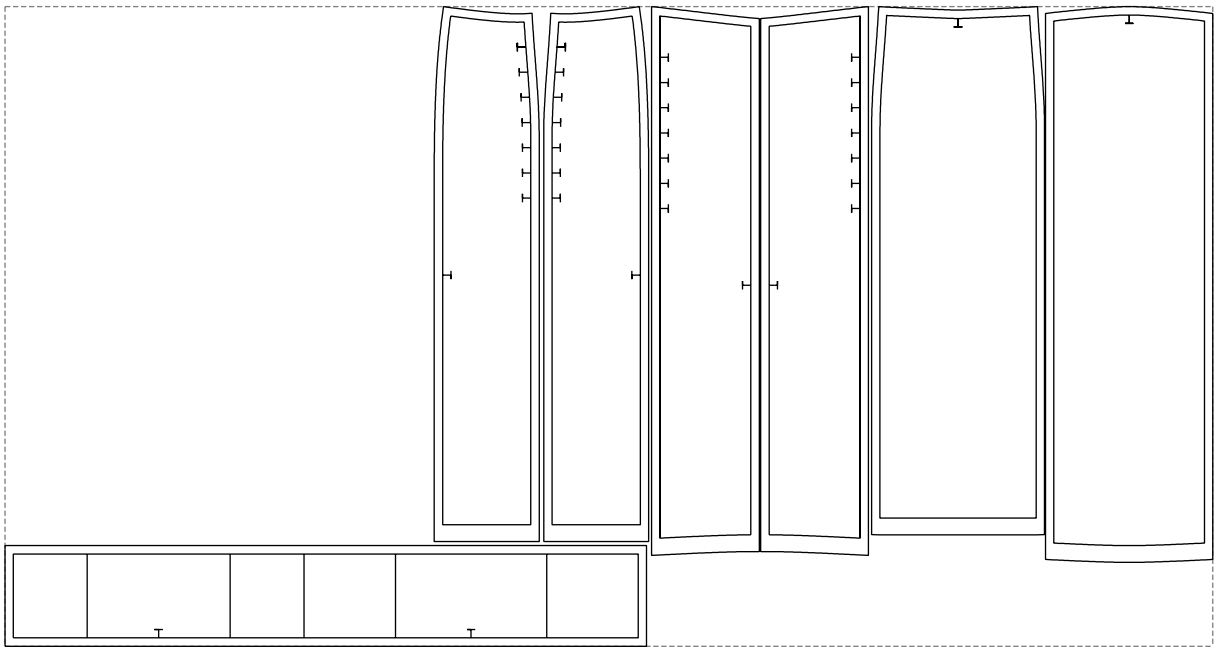

Not for print

Paper size: A4, size:1308.32 x761.95 mm

Example

size:1438.61 x761.95 mm

Maneken =1 ver.0

rz_1=170

rz_16=100

rz_17=85.4

rz_18=80.2

rz_19=108

rz_20=105.4

.
.
.