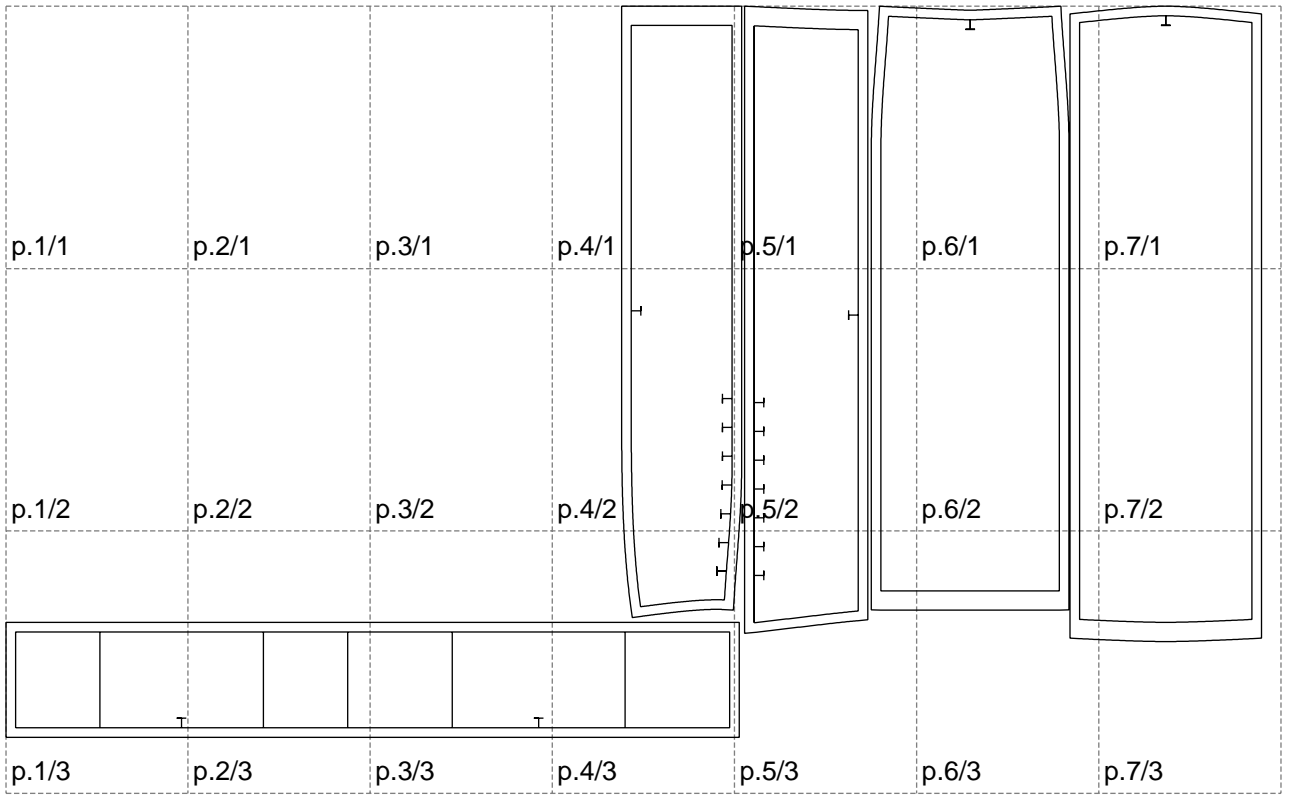

Not for print

Paper size: A4, size:1308.32 x761.95 mm

Example

size:1438.61 x761.95 mm

Maneken =1 ver.0

rz_1=170

rz_16=100

rz_17=85.4

rz_18=80.2

rz_19=108

rz_20=105.4

.
.
.