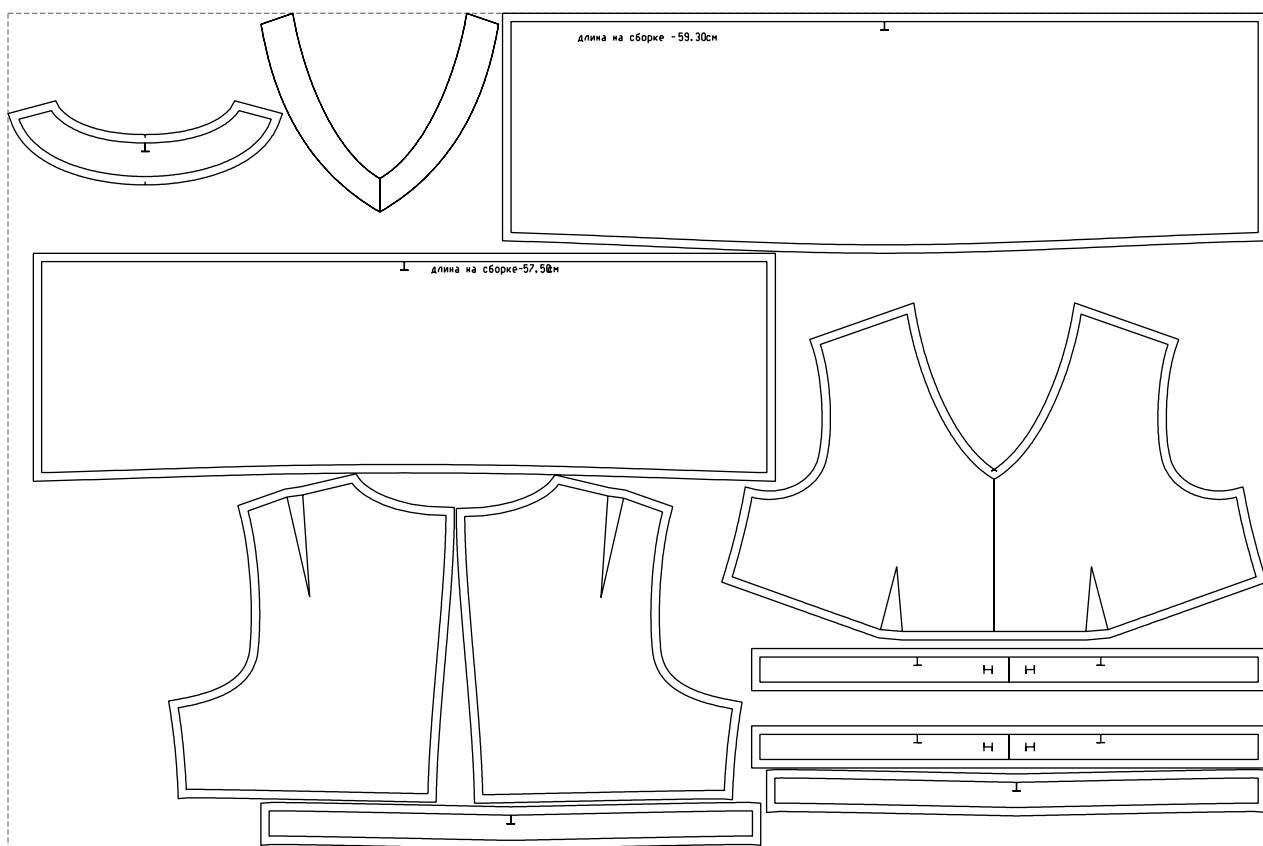

Not for print

Paper size: A4, size:1399.00 x927.01 mm

# Example

size:1499.00 x995.33 mm

Maneken =1 ver.0

rz\_1=170

rz\_16=108

rz\_17=92.5

rz\_18=89.2

rz\_19=116