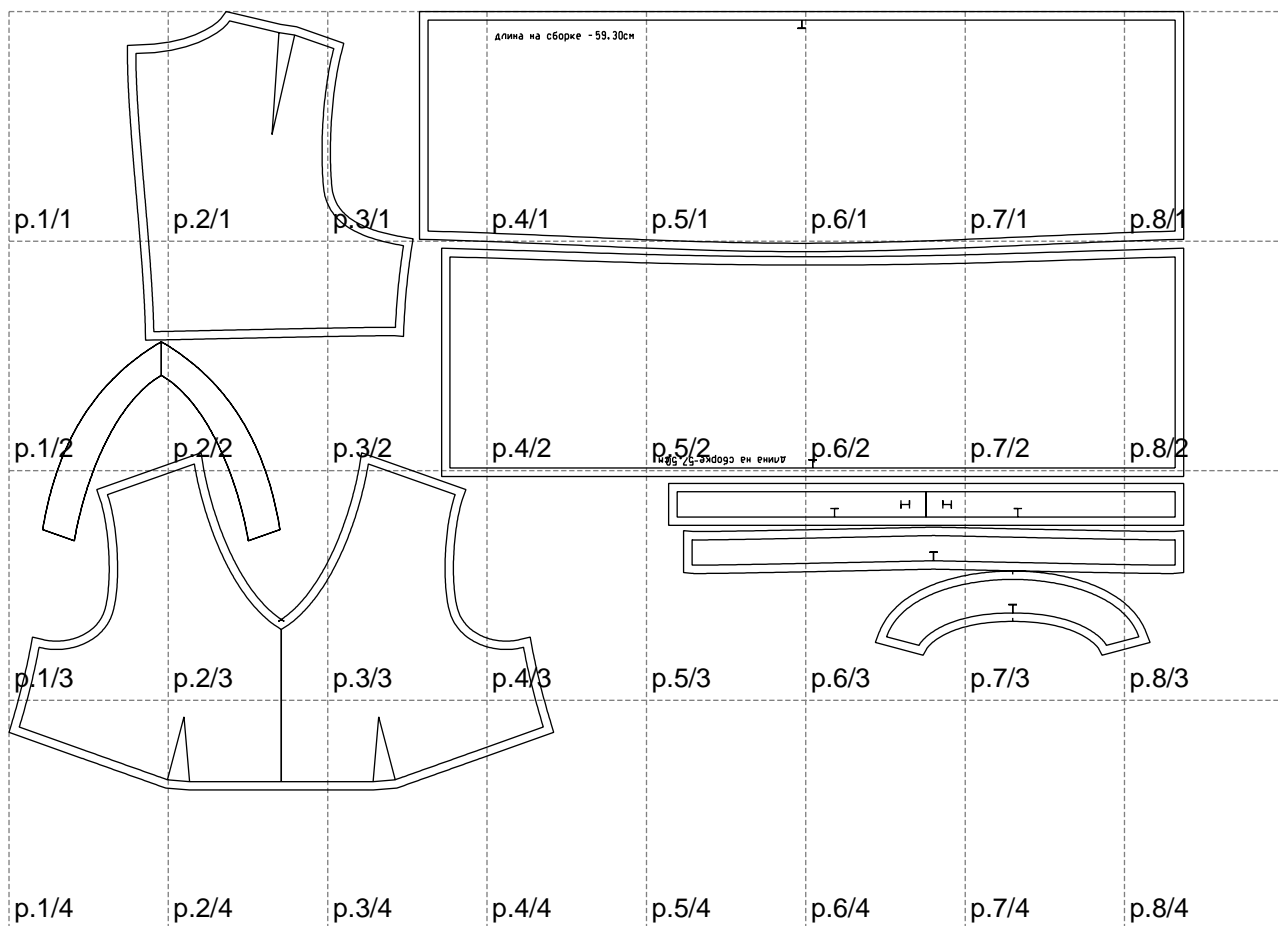

Not for print

Paper size: A4, size:1399.00 x927.01 mm

# Example

size:1499.00 x995.33 mm

Maneken =1 ver.0

rz\_1=170

rz\_16=108

rz\_17=92.5

rz\_18=89.2

rz\_19=116

rz\_20=113

---

. . . . .  
. . . . .  
. . . . .