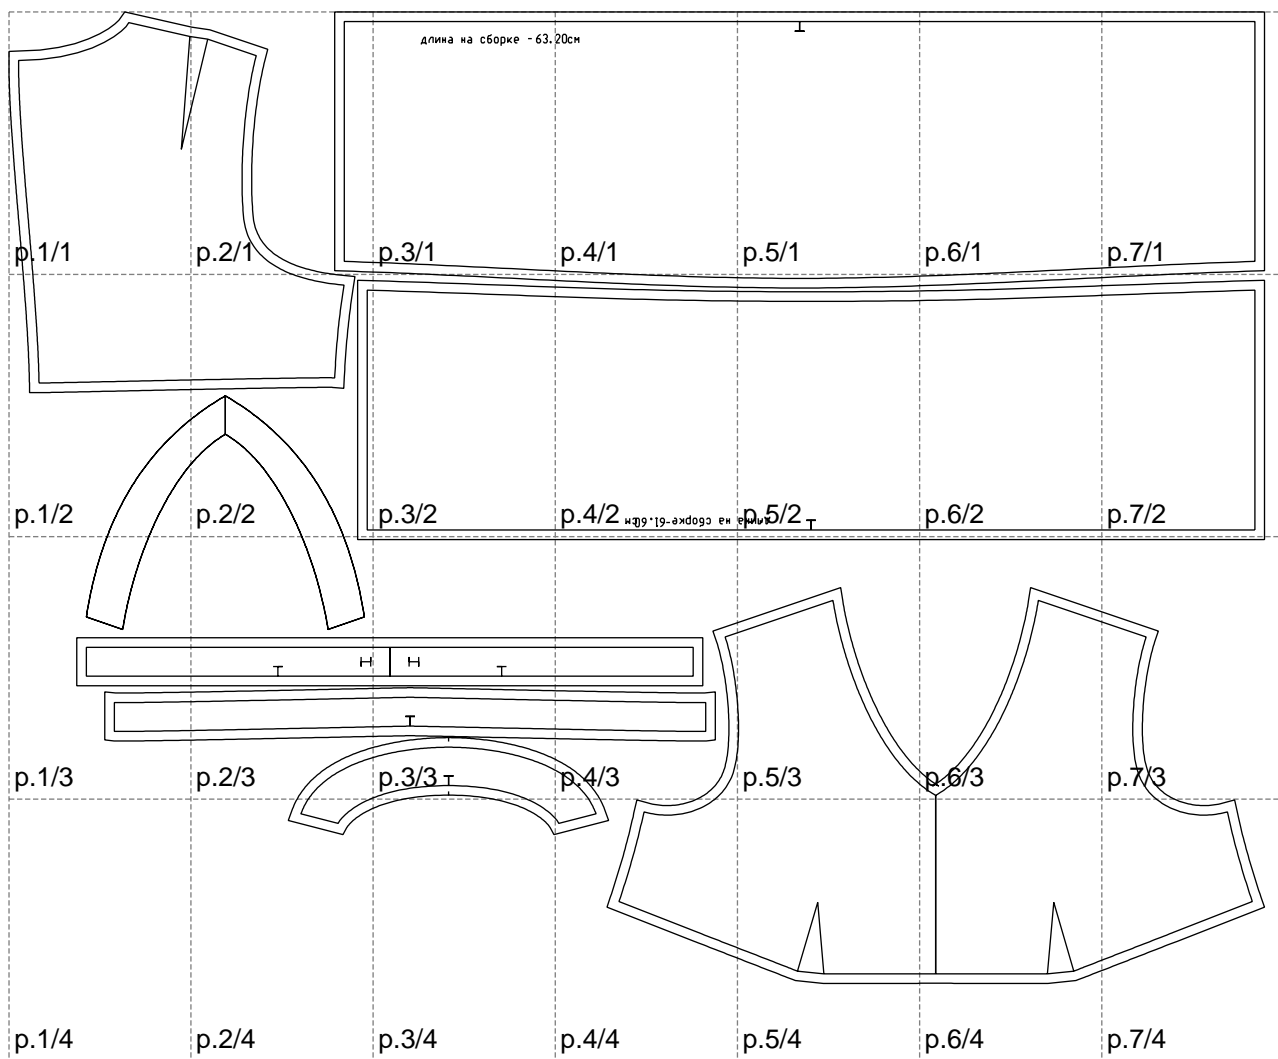

Not for print

Paper size: A4, size:1308.27 x1012.12 mm

# Example

size:1438.55 x1123.84 mm

Maneken =1 ver.0

rz\_1=170

rz\_16=116

rz\_17=100

rz\_18=98.8

rz\_19=124

rz\_20=121

---

. . . . .  
. . . . .  
. . . . .