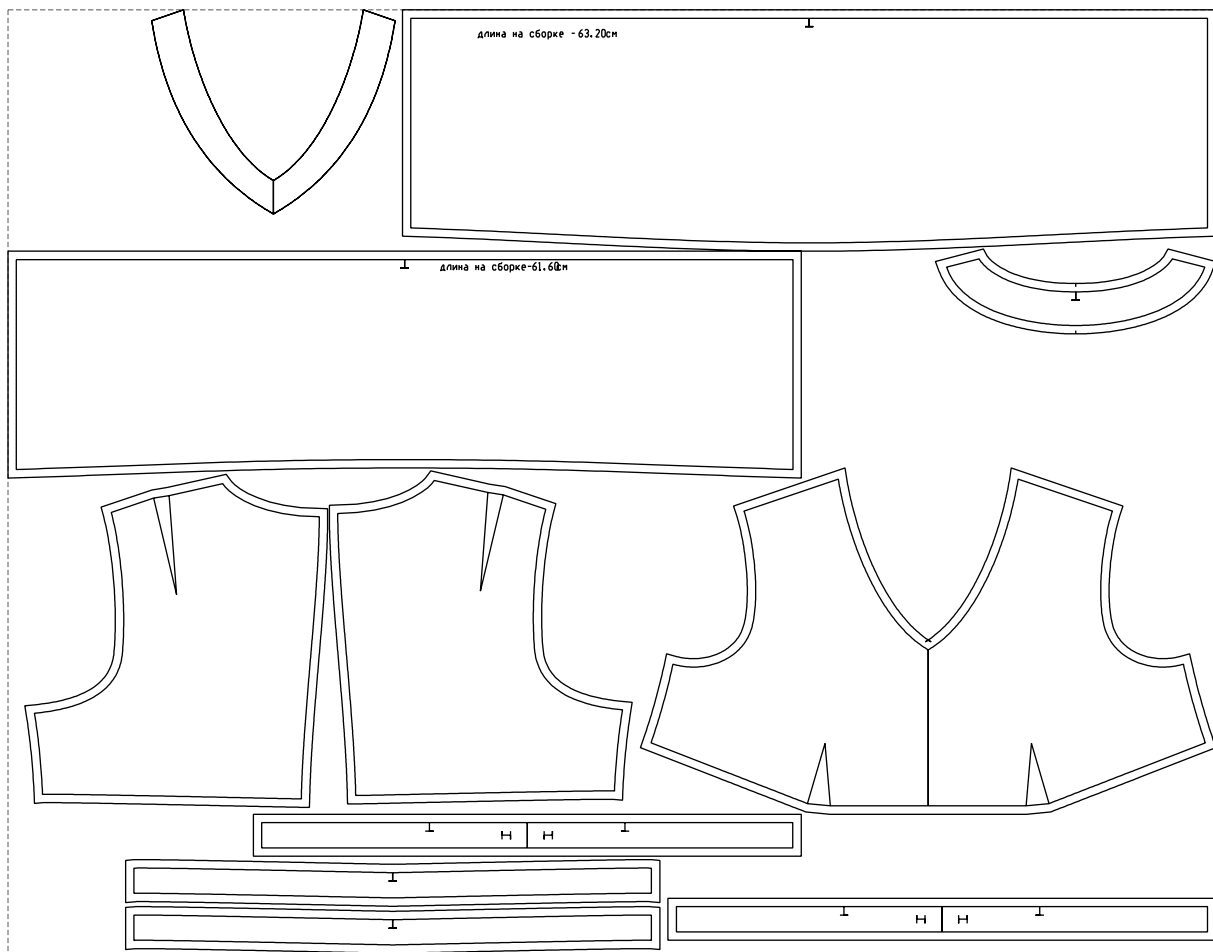

Not for print

Paper size: A4, size:1308.27 x1012.12 mm

# Example

size:1438.55 x1123.84 mm

Maneken =1 ver.0

rz\_1=170

rz\_16=116

rz\_17=100

rz\_18=98.8

rz\_19=124

rz\_20=121

---

. . . . .  
. . . . .  
. . . . .