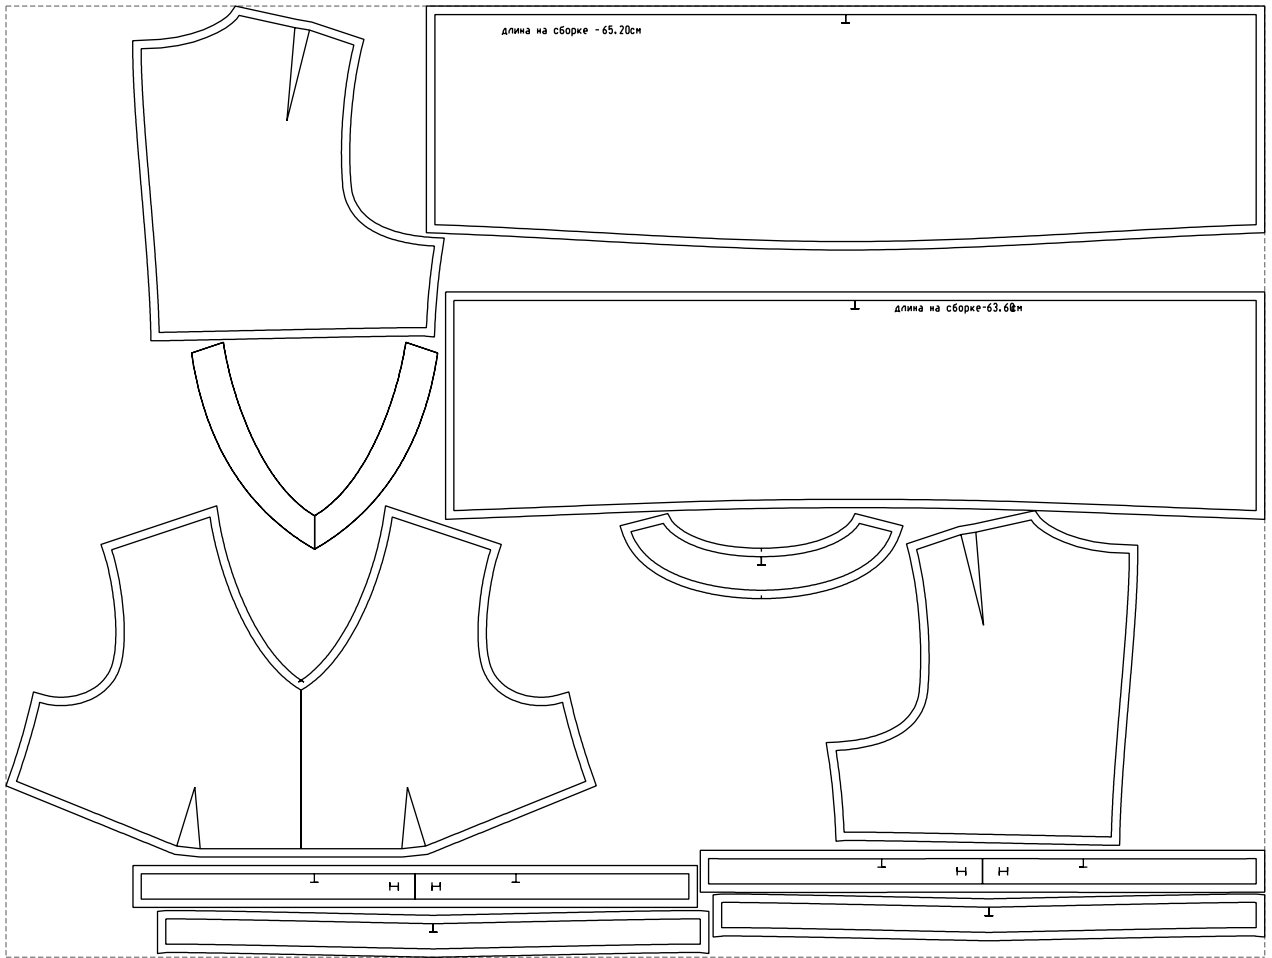

Not for print

Paper size: A4, size:1348.61 x1021.61 mm

# Example

size:1499.00 x1133.02 mm

Maneken =1 ver.0

rz\_1=170

rz\_16=120

rz\_17=104

rz\_18=103.6

rz\_19=128

rz\_20=125.1

---

. . . . .  
. . . . .  
. . . . .