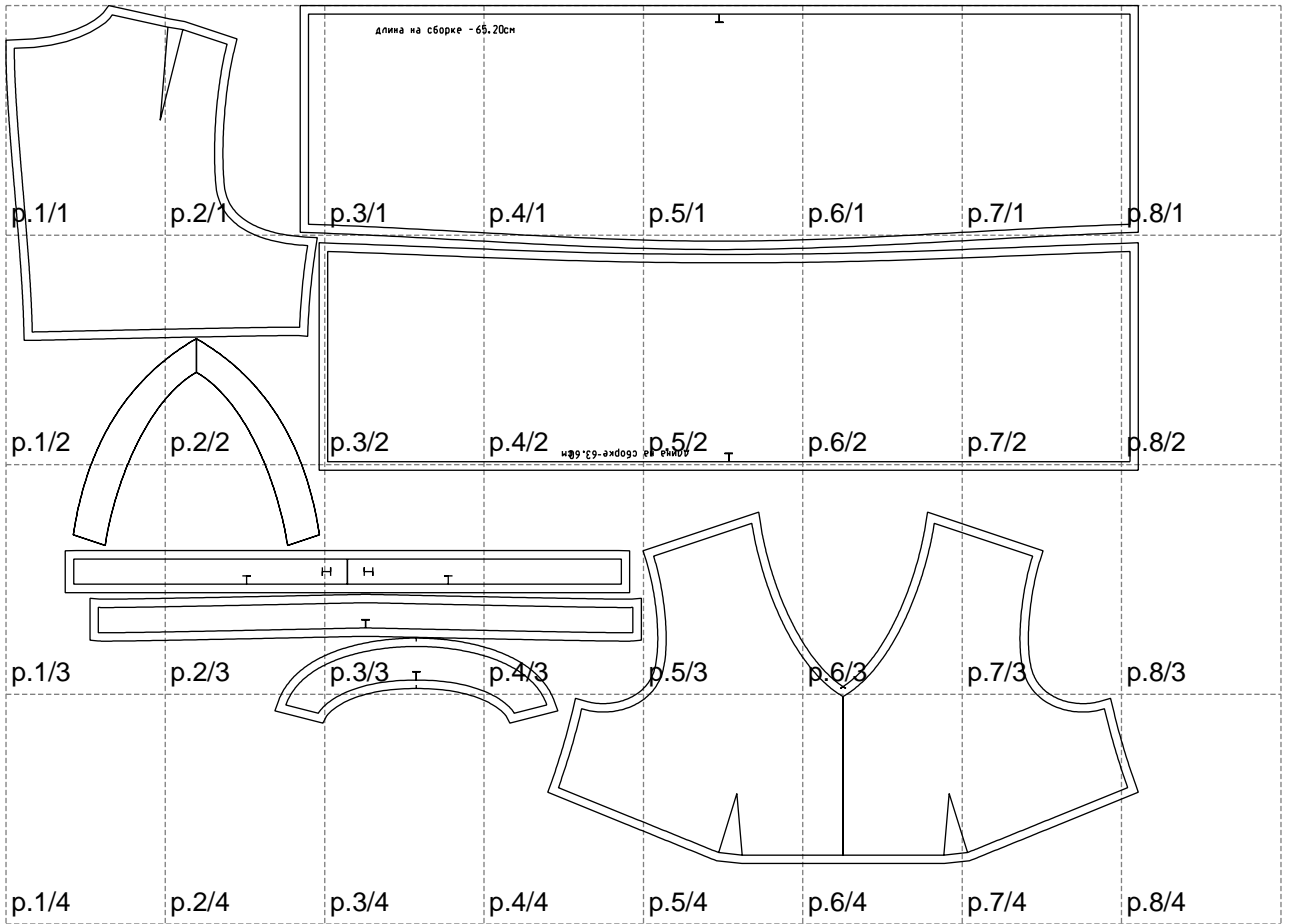

Not for print

Paper size: A4, size:1348.61 x1021.61 mm

# Example

size:1499.00 x1133.02 mm

Maneken =1 ver.0

rz\_1=170

rz\_16=120

rz\_17=104

rz\_18=103.6

rz\_19=128

rz\_20=125.1

---

. . . . .  
. . . . .  
. . . . .