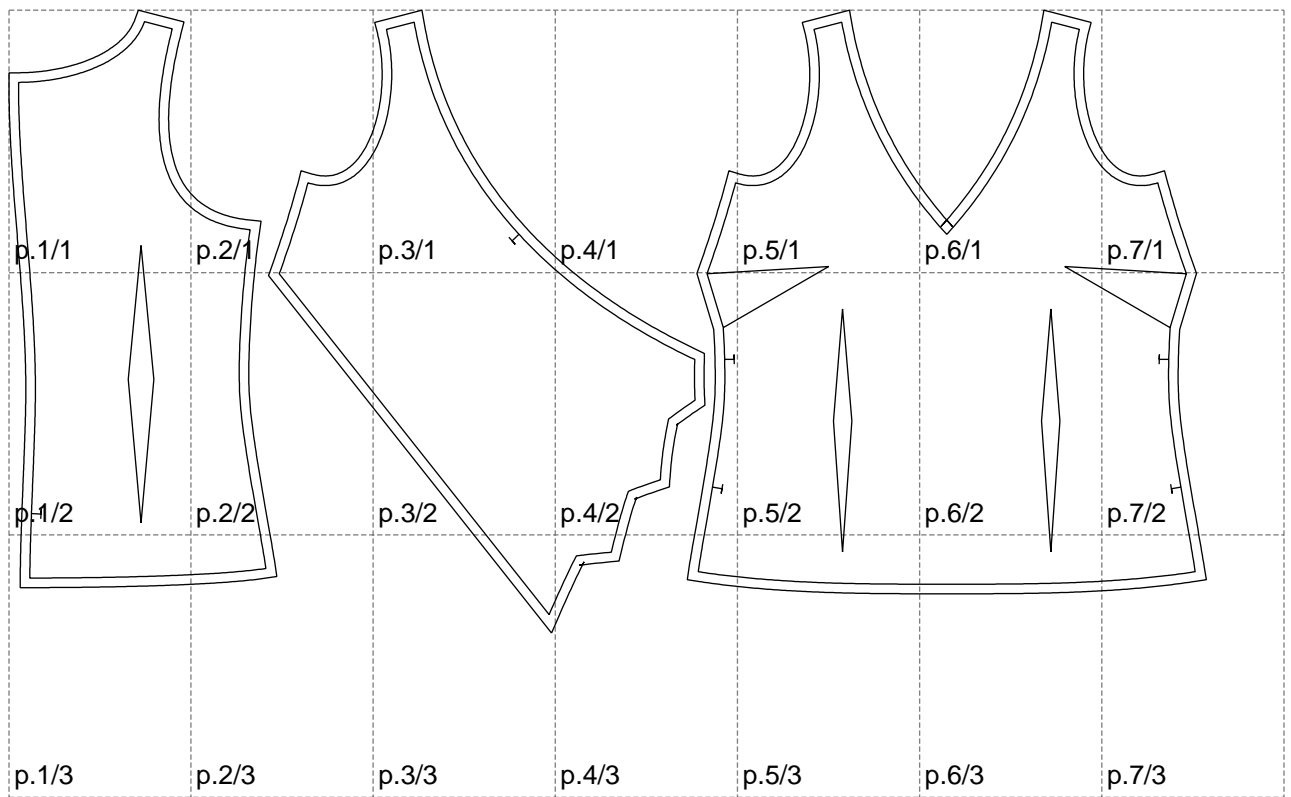

Not for print

Paper size: A4, size:1247.69 x648.96 mm

# Example

size:1448.80 x1191.03 mm

Maneken =1 ver.0

rz\_1=170

rz\_16=92

rz\_17=78.8

rz\_18=71.8

rz\_19=100

rz\_20=98.1

---

. . . . .  
. . . . .  
. . . . .