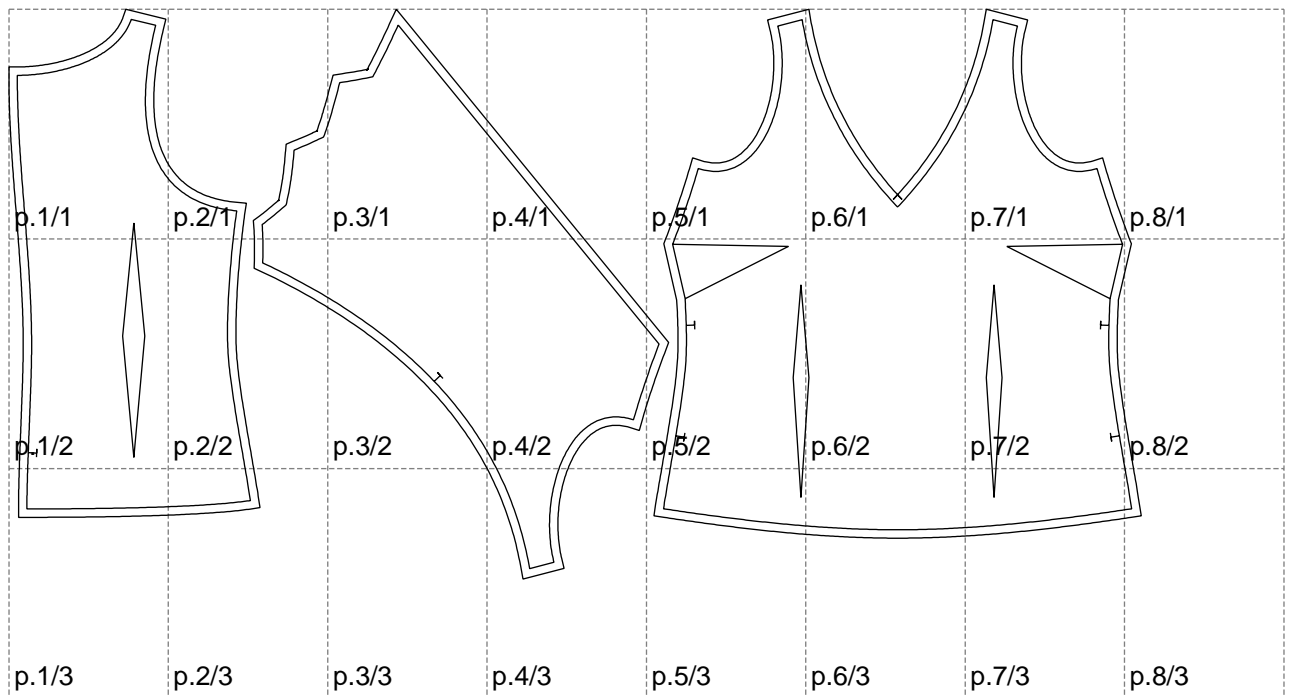

Not for print

Paper size: A4, size:1348.54 x678.22 mm

# Example

size:1499.00 x1214.26 mm

Maneken =1 ver.0

rz\_1=170

rz\_16=100

rz\_17=85.4

rz\_18=80.2

rz\_19=108

rz\_20=105.4

---

. . . . .  
. . . . .  
. . . . .