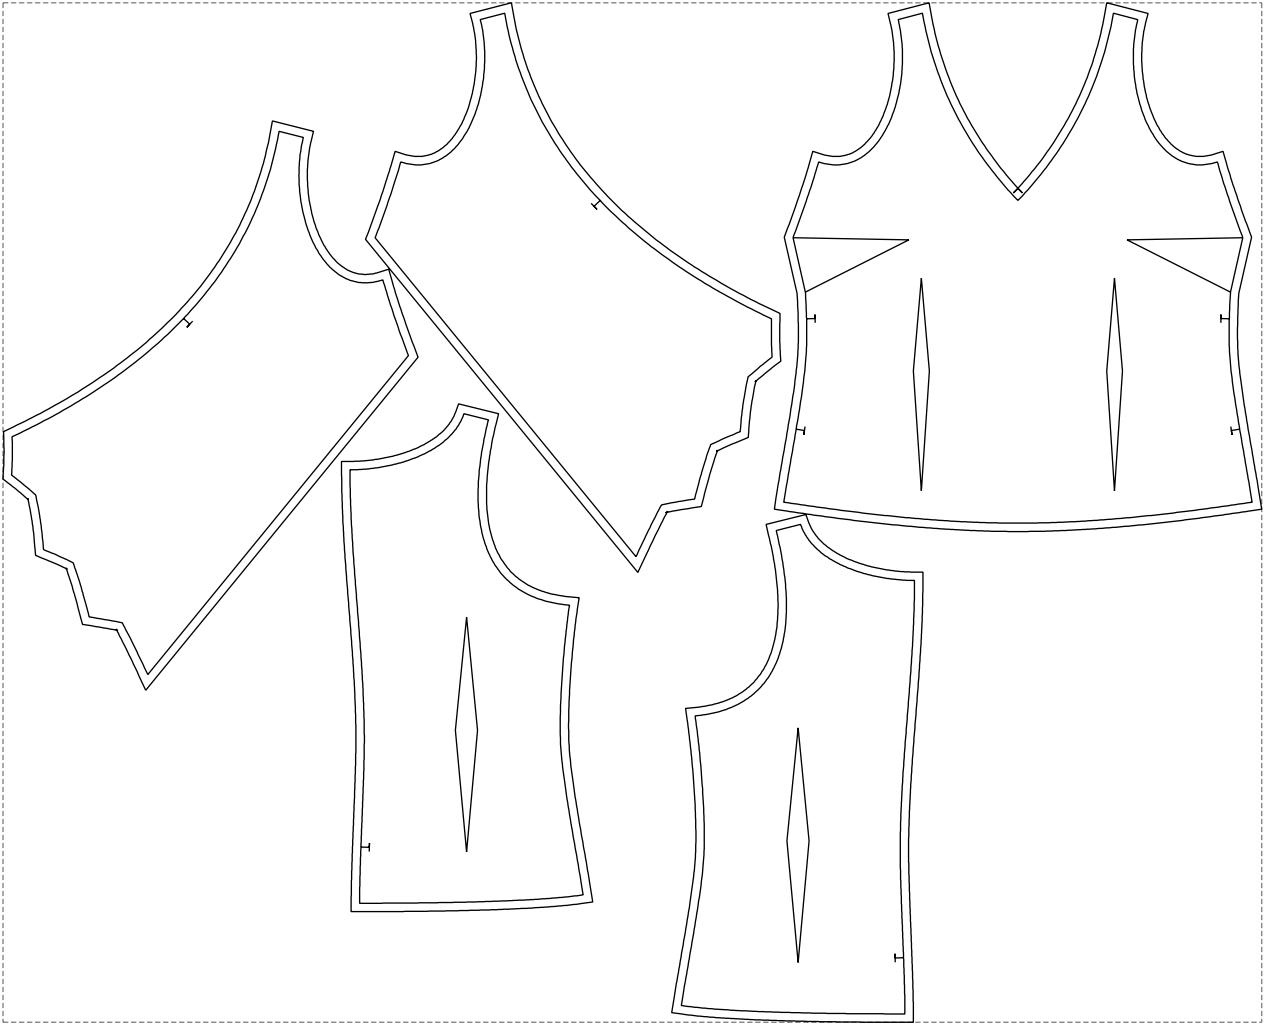

# Example

size:1499.00 x1214.26 mm

Maneken =1 ver.0

rz\_1=170

rz\_16=100

rz\_17=85.4

rz\_18=80.2

rz\_19=108