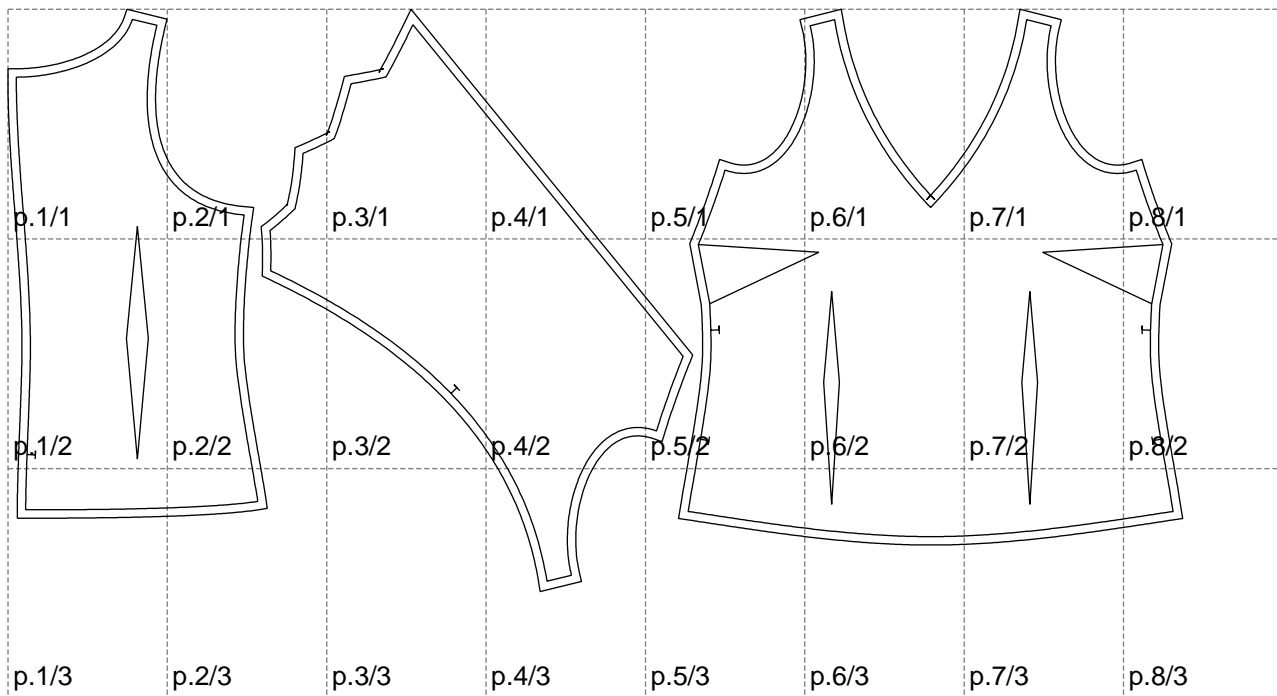

Not for print

Paper size: A4, size:1399.00 x693.33 mm

# Example

size:1499.00 x1219.50 mm

Maneken =1 ver.0

rz\_1=170

rz\_16=104

rz\_17=88.9

rz\_18=84.4

rz\_19=112

rz\_20=109.3

---

. . . . .  
. . . . .  
. . . . .