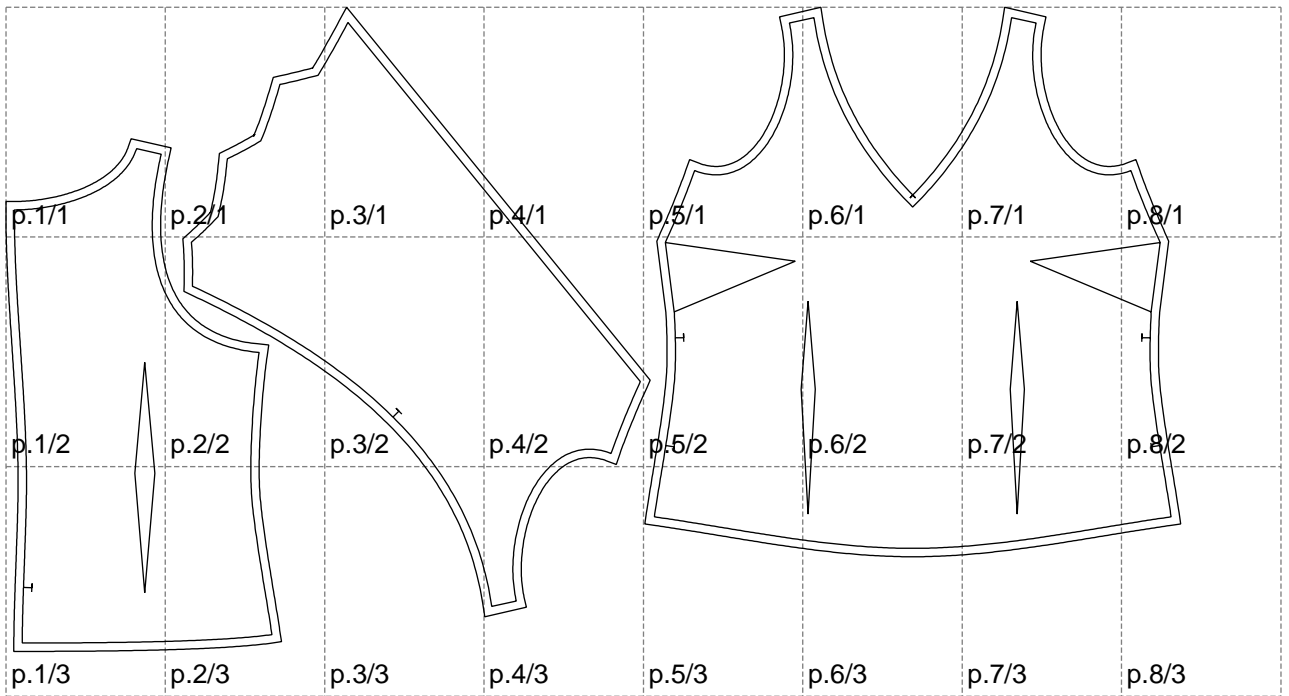

Not for print

Paper size: A4, size:1399.00 x766.89 mm

# Example

size:1499.00 x1260.60 mm

Maneken =1 ver.0

rz\_1=170

rz\_16=112

rz\_17=96.2

rz\_18=94

rz\_19=120

rz\_20=117

---

. . . . .  
. . . . .  
. . . . .