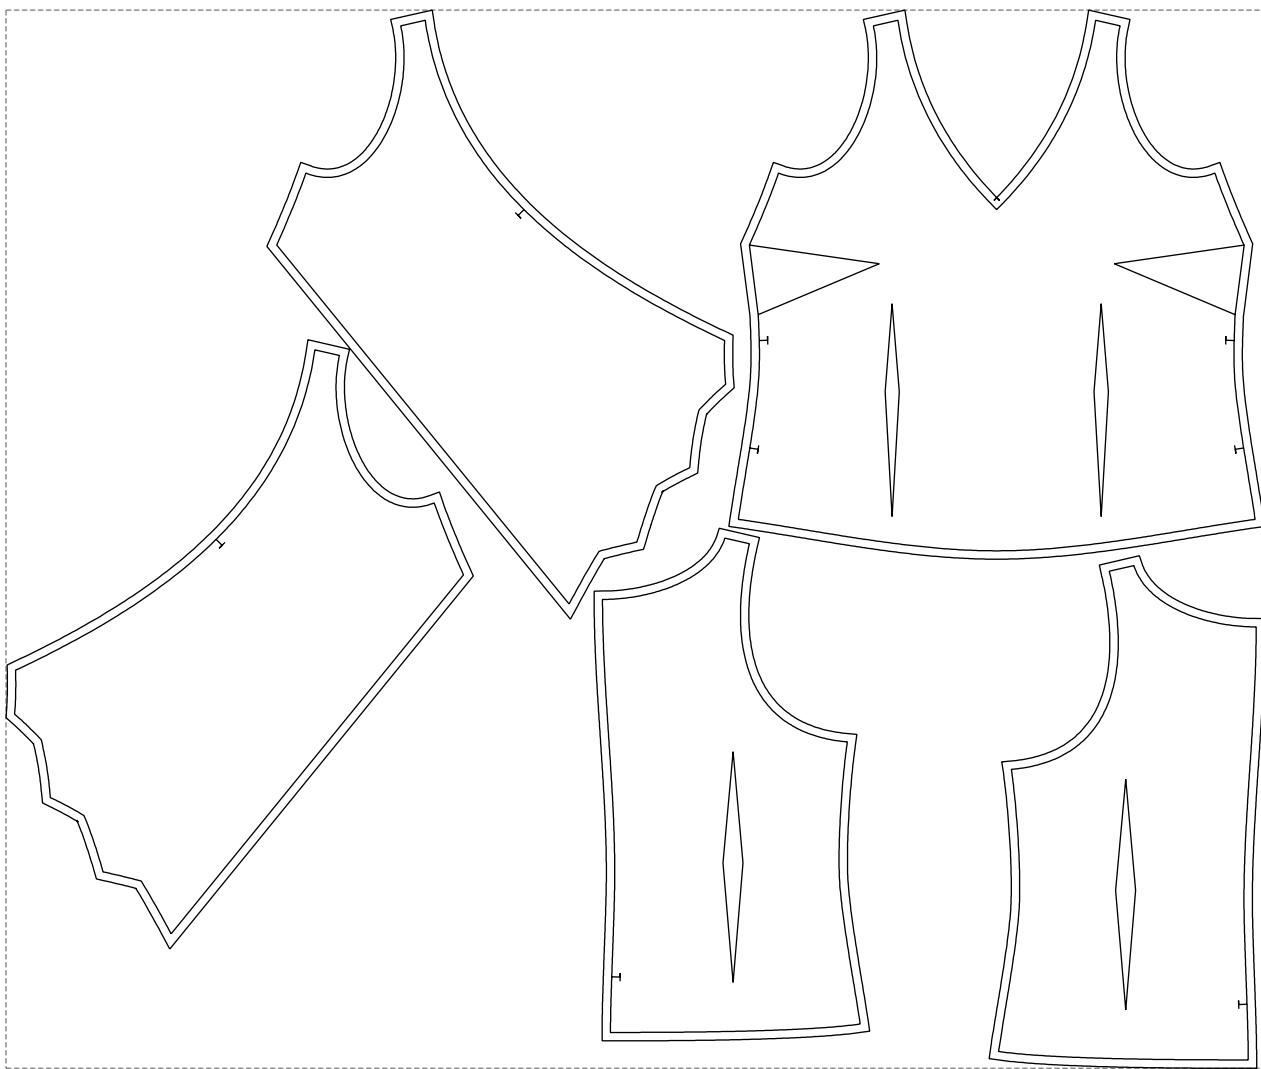

# Example

size:1499.00 x1260.60 mm

Maneken =1 ver.0

rz\_1=170

rz\_16=112

rz\_17=96.2

rz\_18=94

rz\_19=120