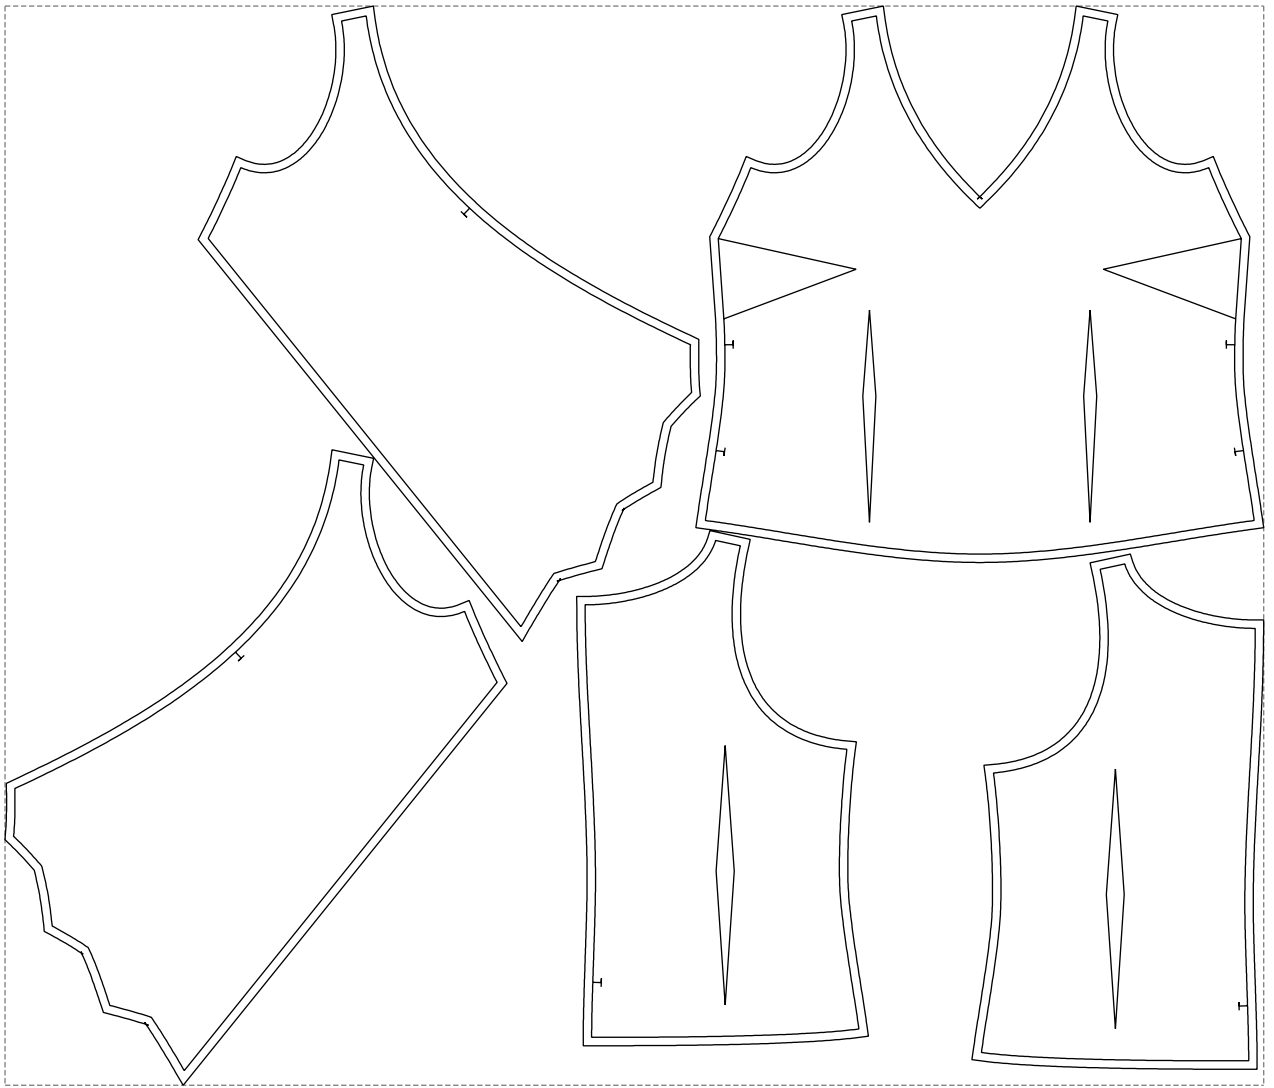

Not for print

Paper size: A4, size:1399.00 x990.19 mm

# Example

size:1499.00 x1285.65 mm

Maneken =1 ver.0

rz\_1=170

rz\_16=120

rz\_17=104

rz\_18=103.6

rz\_19=128

rz\_20=125.1

---

. . . . .  
. . . . .  
. . . . .