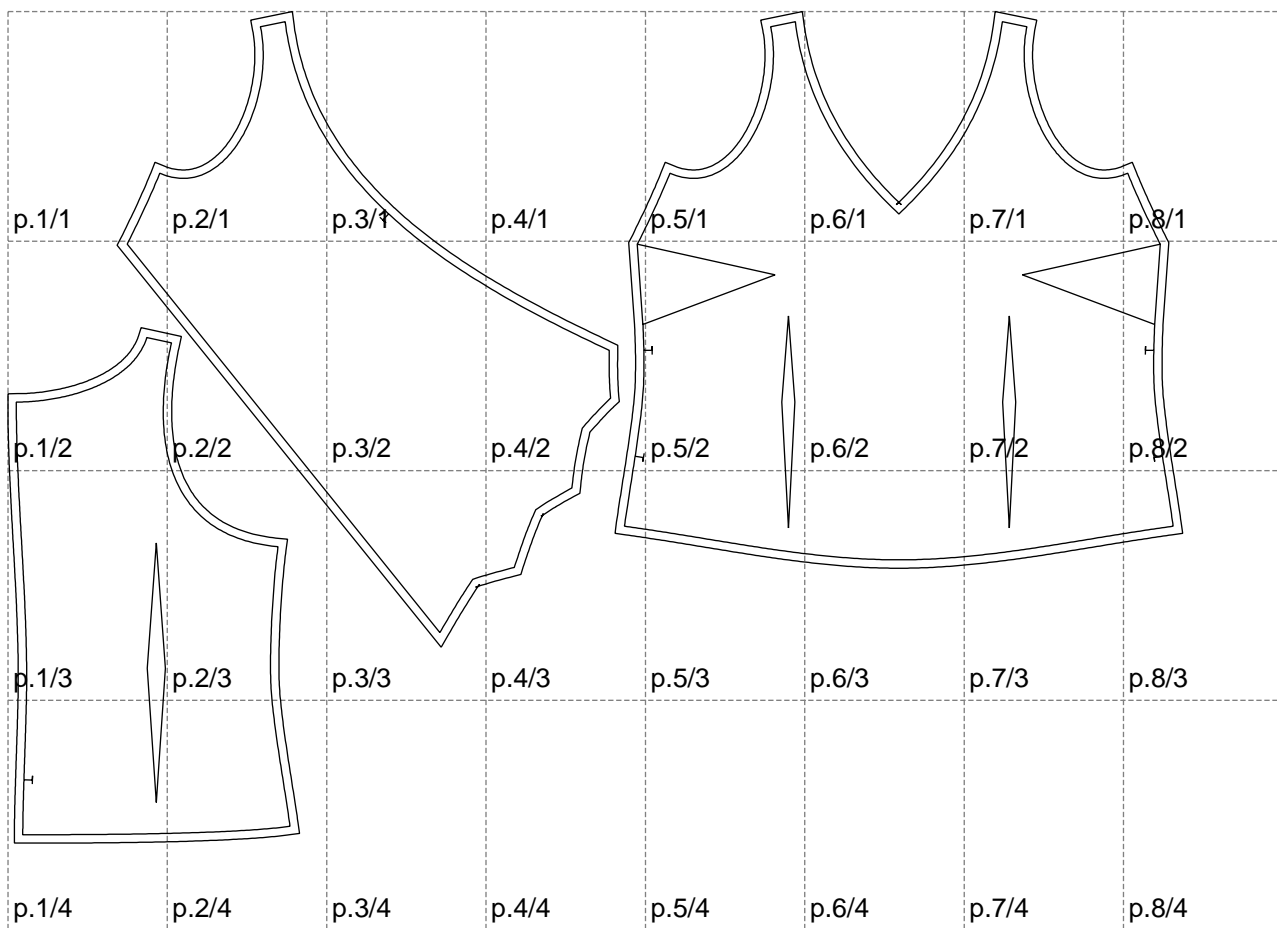

Not for print

Paper size: A4, size:1399.00 x990.19 mm

# Example

size:1499.00 x1285.65 mm

Maneken =1 ver.0

rz\_1=170

rz\_16=120

rz\_17=104

rz\_18=103.6

rz\_19=128

rz\_20=125.1

---

. . . . .  
. . . . .  
. . . . .