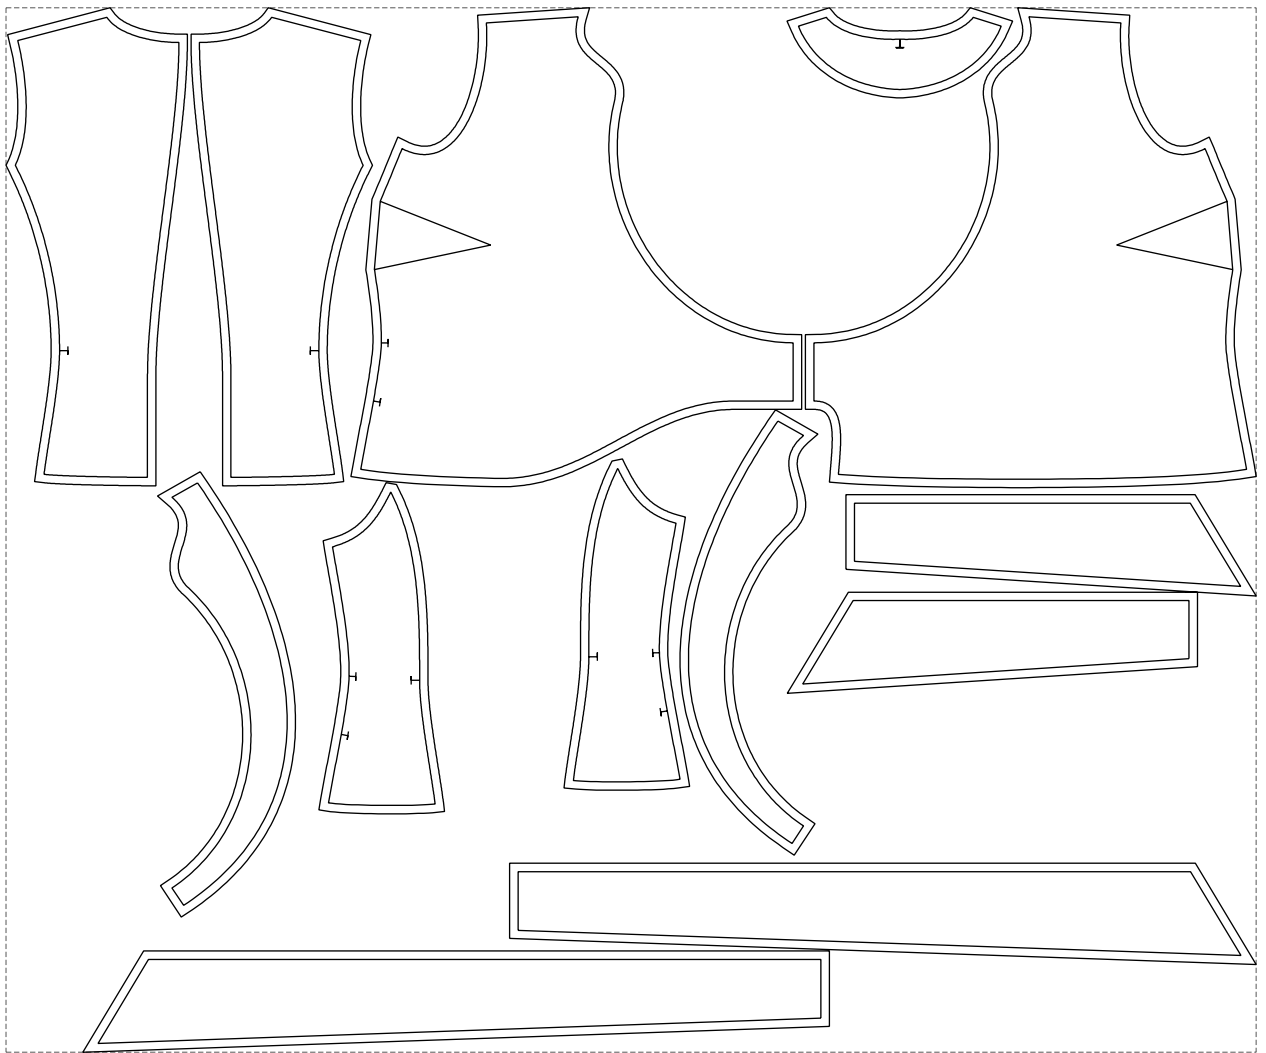

Not for print

Paper size: A4, size:1399.00 x981.53 mm

# Example

size:1488.98 x1244.25 mm

Maneken =1 ver.0

rz\_1=170

rz\_16=100

rz\_17=85.4

rz\_18=80.2

rz\_19=108

rz\_20=105.4

---

. . . . .  
. . . . .  
. . . . .