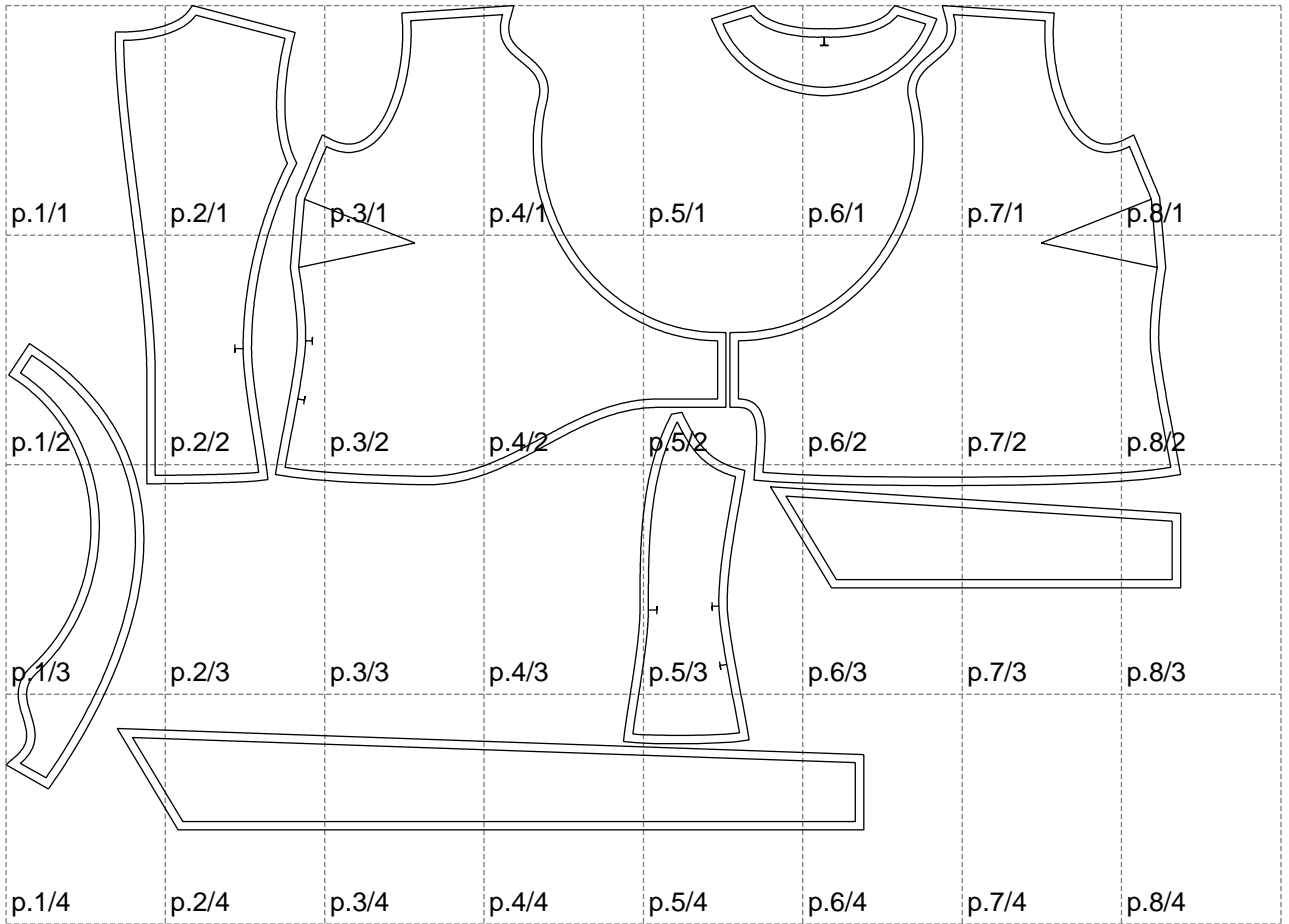

Not for print

Paper size: A4, size:1399.00 x981.53 mm

# Example

size:1488.98 x1244.25 mm

Maneken =1 ver.0

rz\_1=170

rz\_16=100

rz\_17=85.4

rz\_18=80.2

rz\_19=108

rz\_20=105.4

---

. . . . .  
. . . . .  
. . . . .