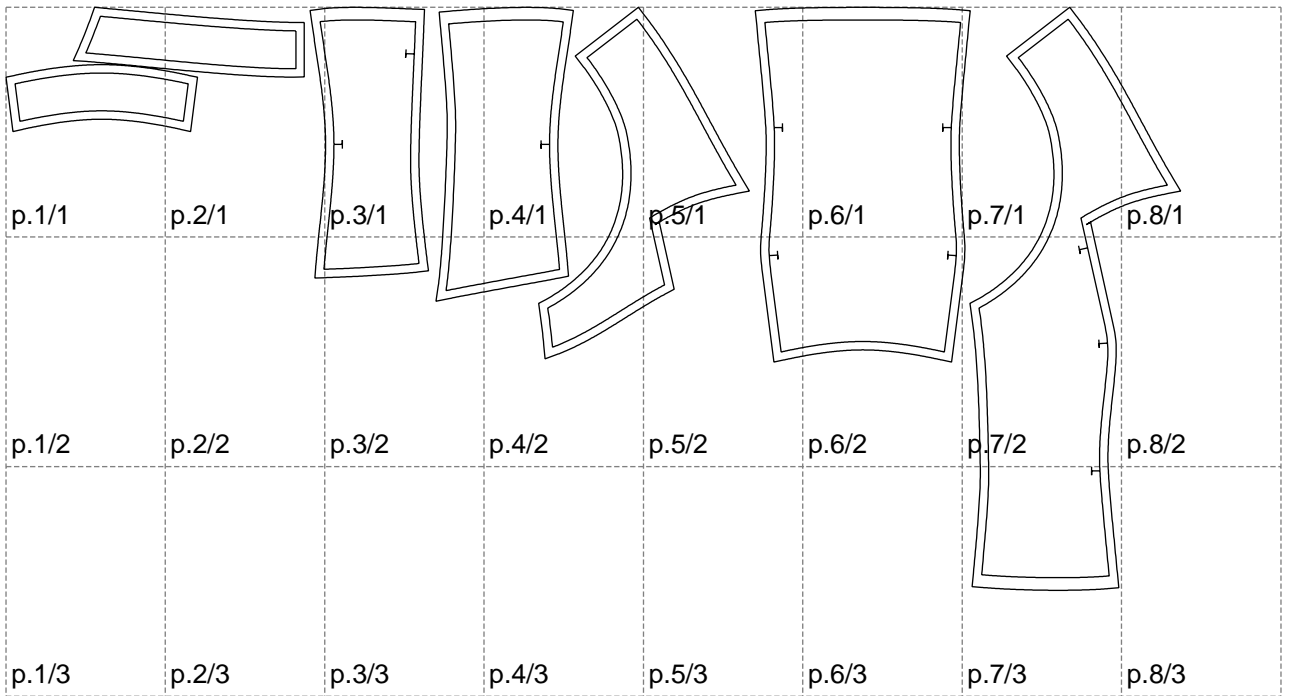

Not for print

Paper size: A4, size:1399.00 x694.16 mm

# Example

size:1468.82 x699.00 mm

Maneken =1 ver.0

rz\_1=170

rz\_16=100

rz\_17=85.4

rz\_18=80.2

rz\_19=108

rz\_20=105.4

---

. . . . .  
. . . . .  
. . . . .