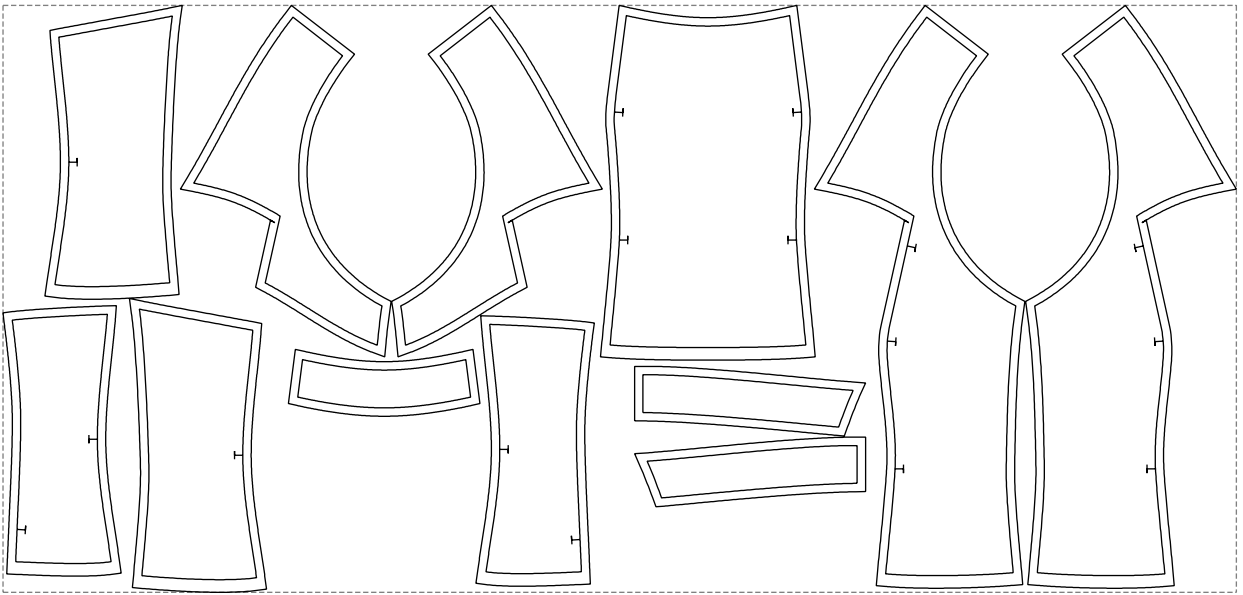

Not for print

Paper size: A4, size:1399.00 x694.16 mm

# Example

size:1468.82 x699.00 mm

Maneken =1 ver.0

rz\_1=170

rz\_16=100

rz\_17=85.4

rz\_18=80.2

rz\_19=108