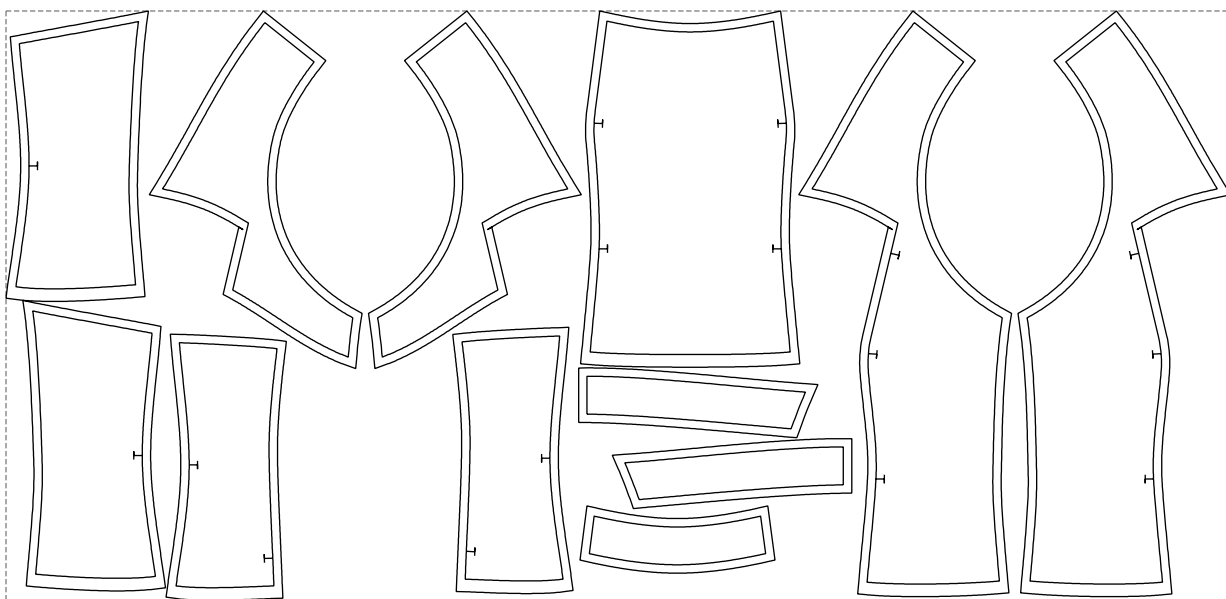

Not for print

Paper size: A4, size:1368.82 x697.67 mm

# Example

size:1458.72 x702.00 mm

Maneken =1 ver.0

rz\_1=170

rz\_16=104

rz\_17=88.9

rz\_18=84.4

rz\_19=112