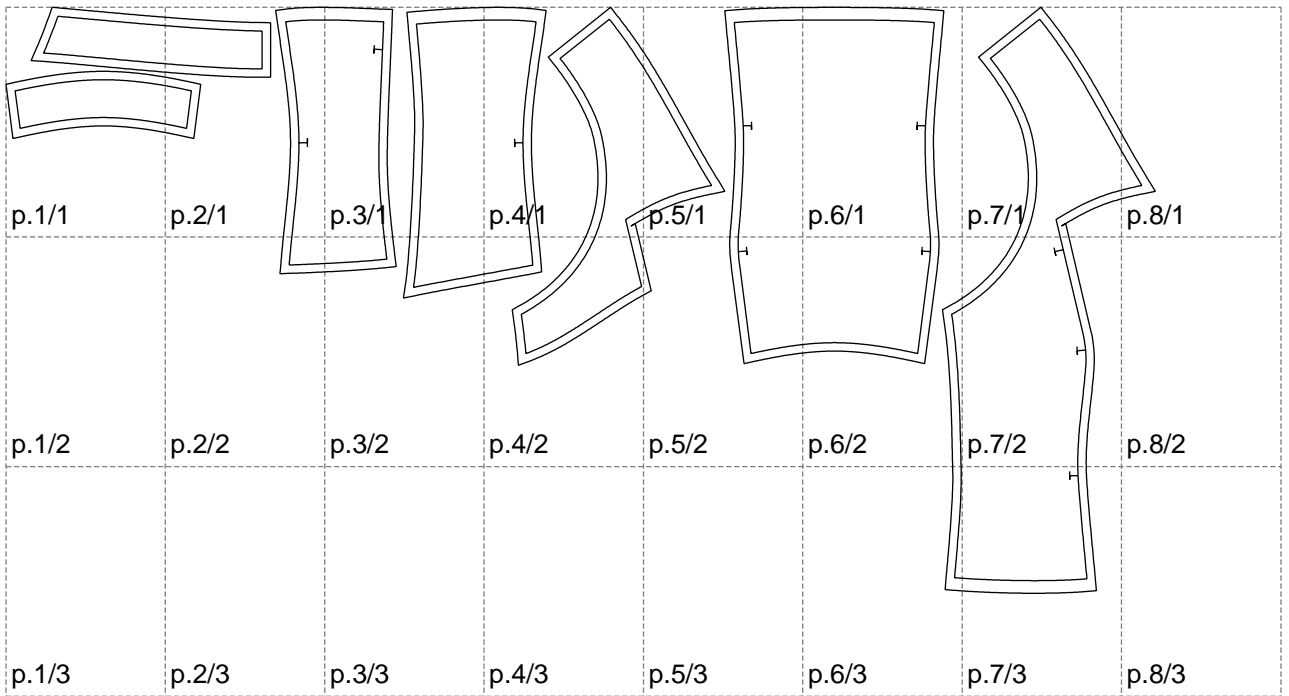

Not for print

Paper size: A4, size:1368.82 x697.67 mm

# Example

size:1458.72 x702.00 mm

Maneken =1 ver.0

rz\_1=170

rz\_16=104

rz\_17=88.9

rz\_18=84.4

rz\_19=112

rz\_20=109.3

---

. . . . .  
. . . . .  
. . . . .