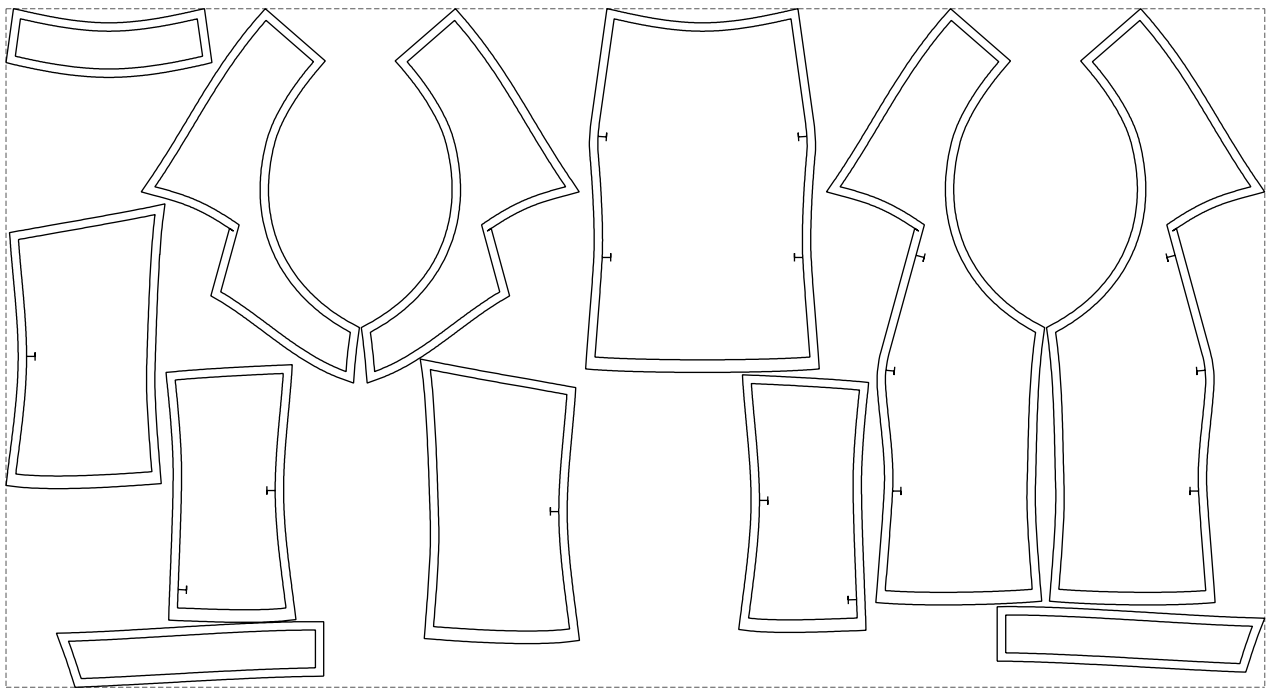

Not for print

Paper size: A4, size:1378.99 x710.38 mm

# Example

size:1499.00 x808.49 mm

Maneken =1 ver.0

rz\_1=170

rz\_16=116

rz\_17=100

rz\_18=98.8

rz\_19=124