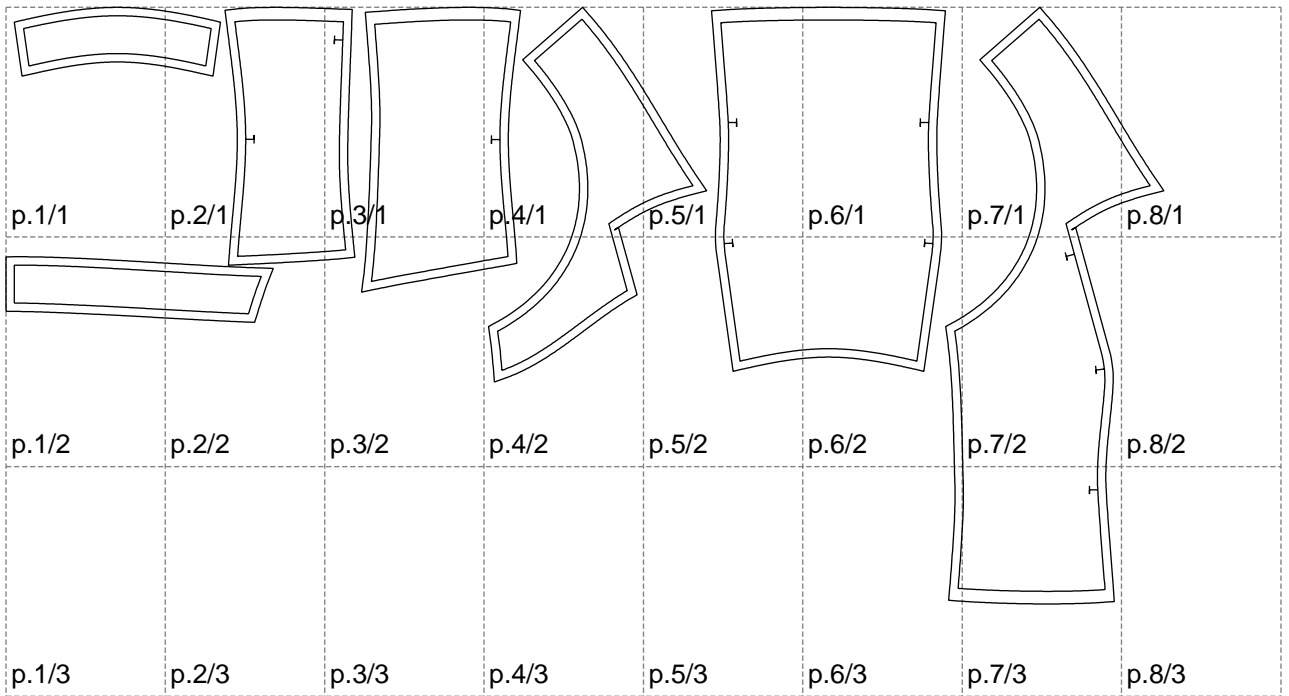

Not for print

Paper size: A4, size:1378.99 x710.38 mm

# Example

size:1499.00 x808.49 mm

Maneken =1 ver.0

rz\_1=170

rz\_16=116

rz\_17=100

rz\_18=98.8

rz\_19=124

rz\_20=121

---

. . . . .  
. . . . .  
. . . . .