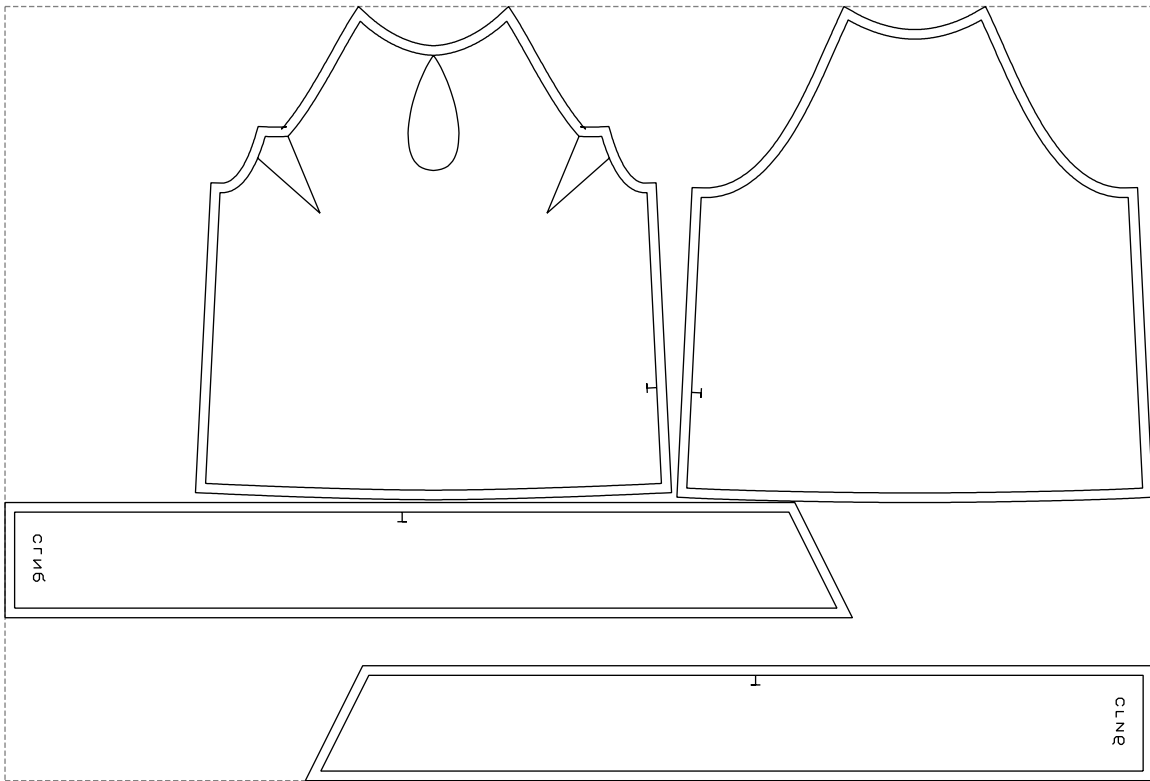

Not for print

Paper size: A4, size:1257.40 x637.10 mm

# Example

size:1196.14 x807.10 mm

Maneken =1 ver.0

rz\_1=170

rz\_16=88

rz\_17=75.6

rz\_18=67.6

rz\_19=96

rz\_20=94.6

---

. . . . .  
. . . . .  
. . . . .