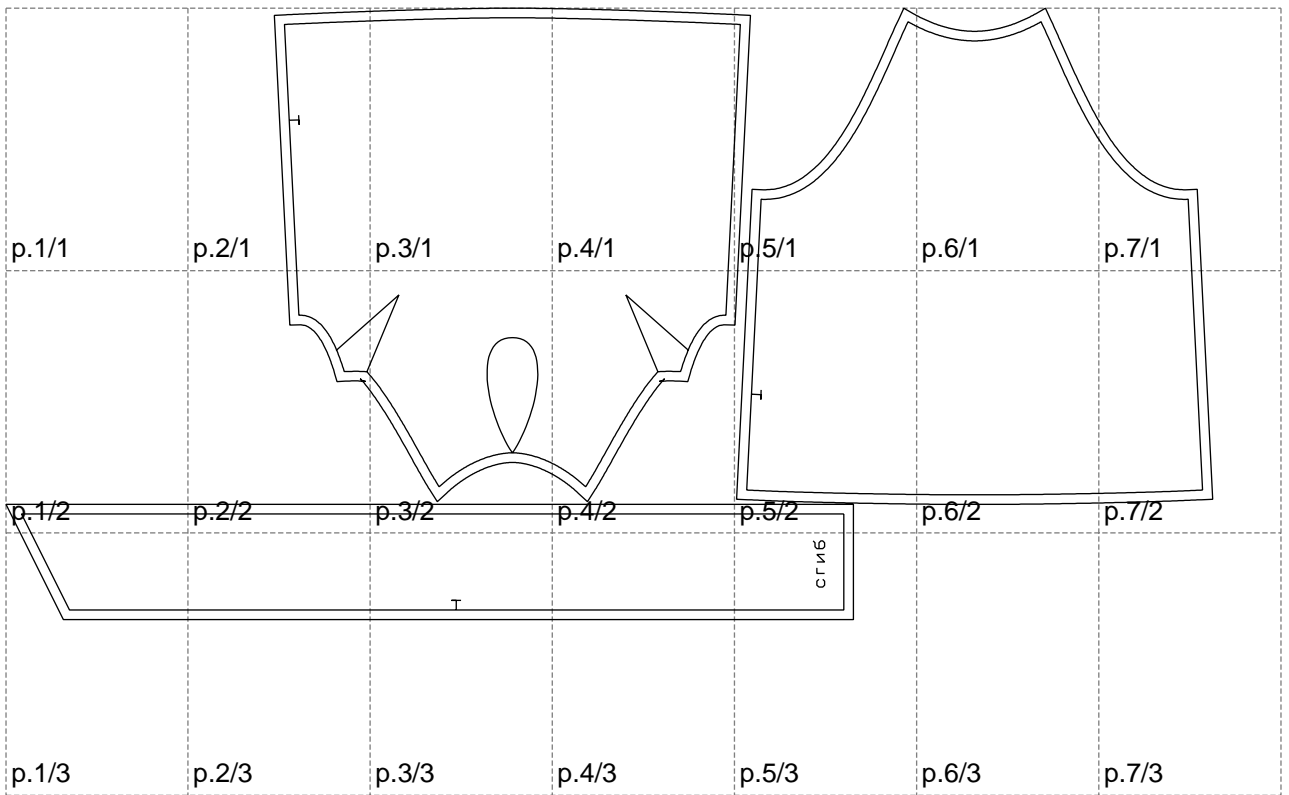

Not for print

Paper size: A4, size:1257.40 x637.10 mm

# Example

size:1196.14 x807.10 mm

Maneken =1 ver.0

rz\_1=170

rz\_16=88

rz\_17=75.6

rz\_18=67.6

rz\_19=96

rz\_20=94.6

---

. . . . .  
. . . . .  
. . . . .