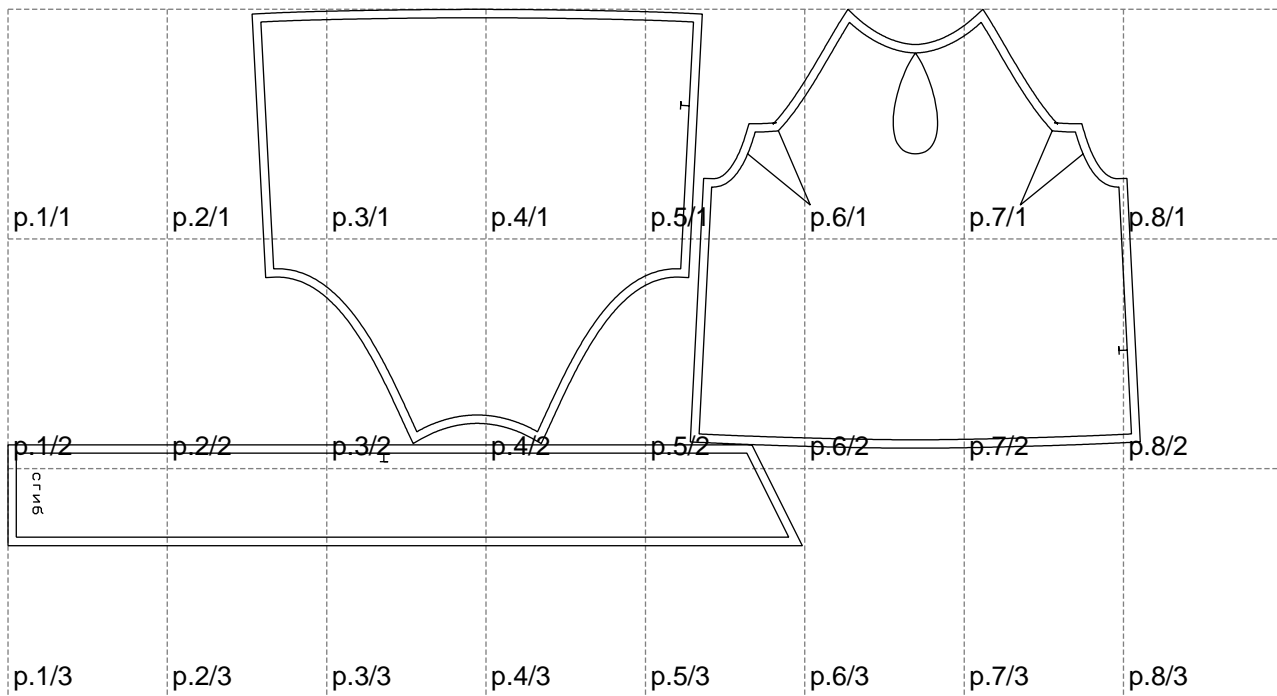

Not for print

Paper size: A4, size:1348.69 x638.54 mm

# Example

size:1348.23 x758.54 mm

Maneken =1 ver.0

rz\_1=170

rz\_16=96

rz\_17=82

rz\_18=76

rz\_19=104

rz\_20=101.8

---

. . . . .  
. . . . .  
. . . . .