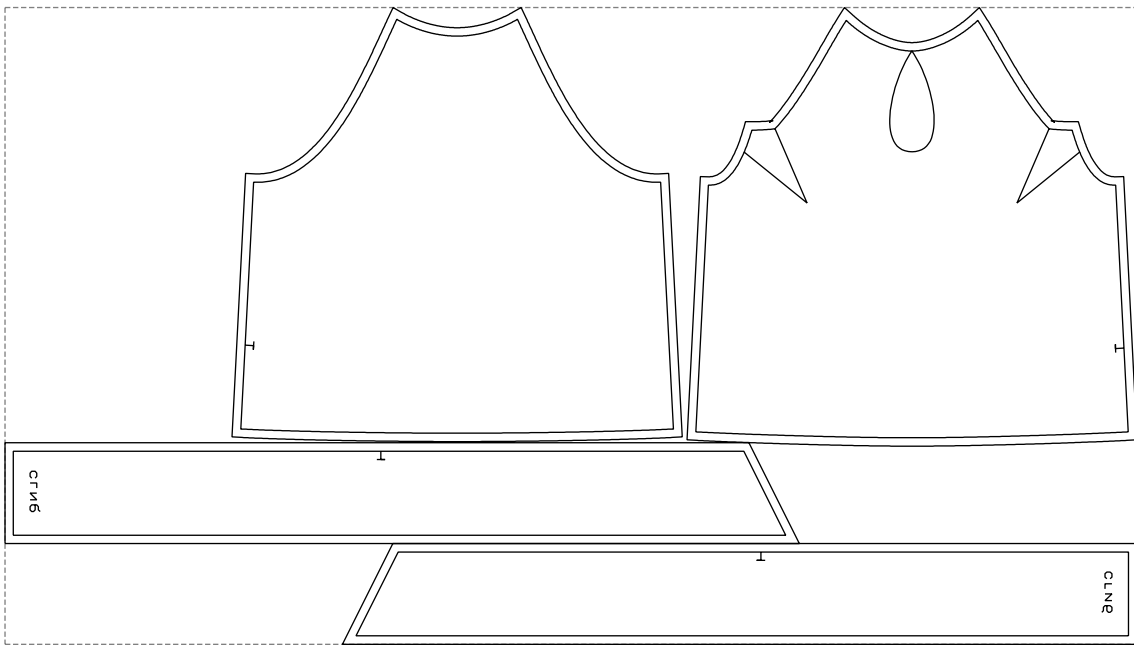

Not for print

Paper size: A4, size:1348.69 x638.54 mm

# Example

size:1348.23 x758.54 mm

Maneken =1 ver.0

rz\_1=170

rz\_16=96

rz\_17=82

rz\_18=76

rz\_19=104

rz\_20=101.8

---

. . . . .  
. . . . .  
. . . . .