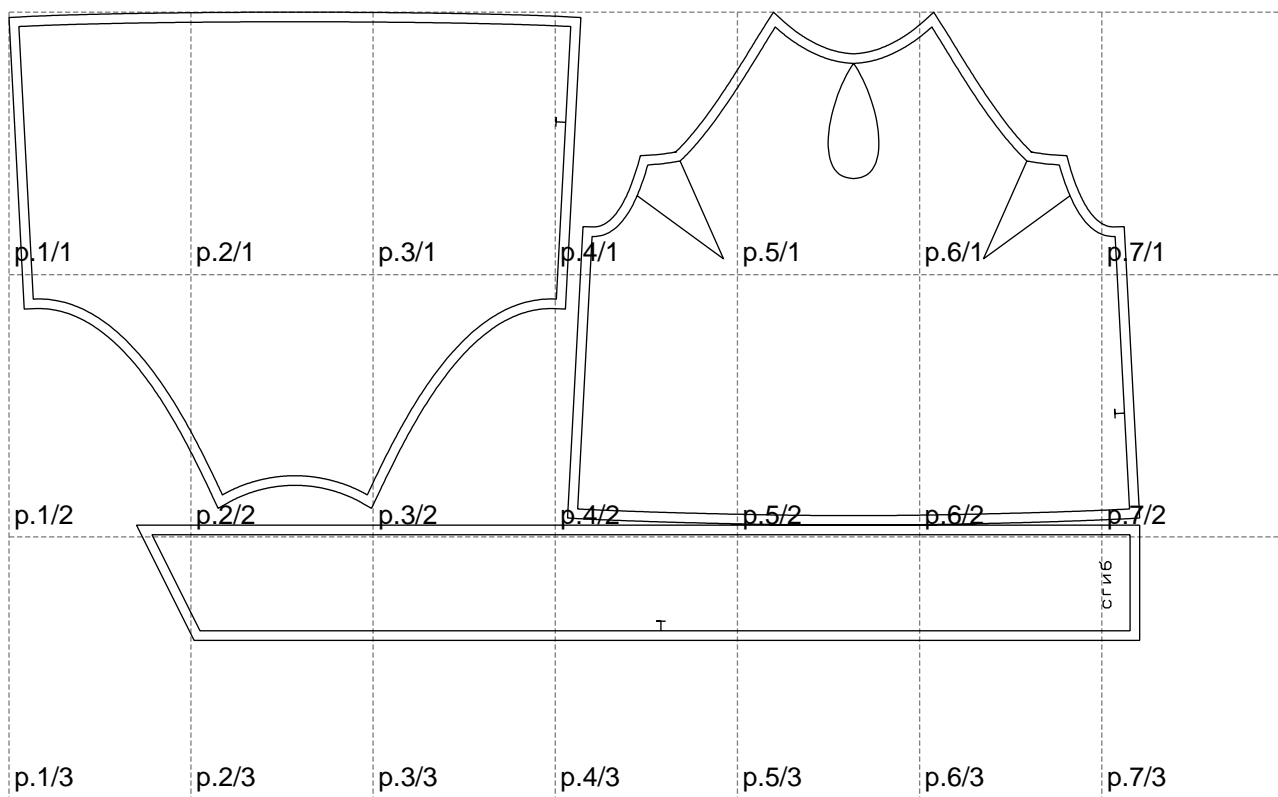

Not for print

Paper size: A4, size:1178.18 x654.63 mm

# Example

size:1287.22 x774.63 mm

Maneken =1 ver.0

rz\_1=170

rz\_16=108

rz\_17=92.5

rz\_18=89.2

rz\_19=116

rz\_20=113

---

. . . . .  
. . . . .  
. . . . .