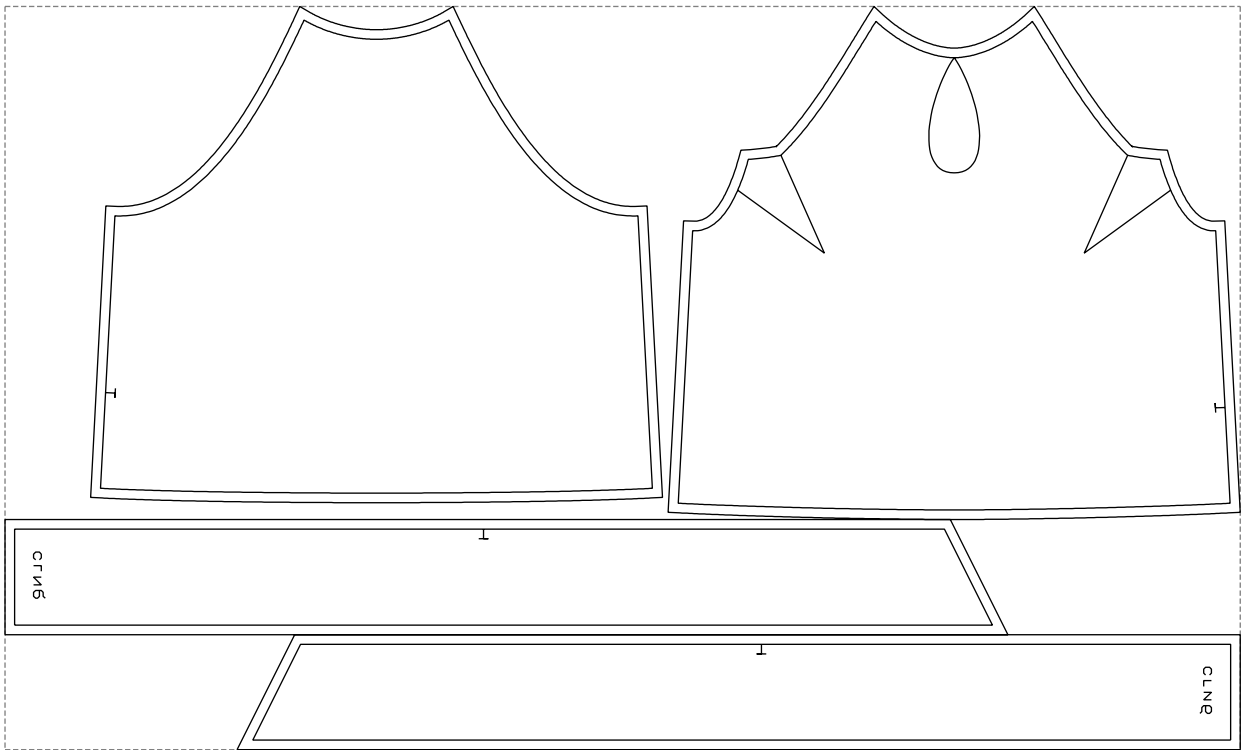

Not for print

Paper size: A4, size:1178.18 x654.63 mm

# Example

size:1287.22 x774.63 mm

Maneken =1 ver.0

rz\_1=170

rz\_16=108

rz\_17=92.5

rz\_18=89.2

rz\_19=116