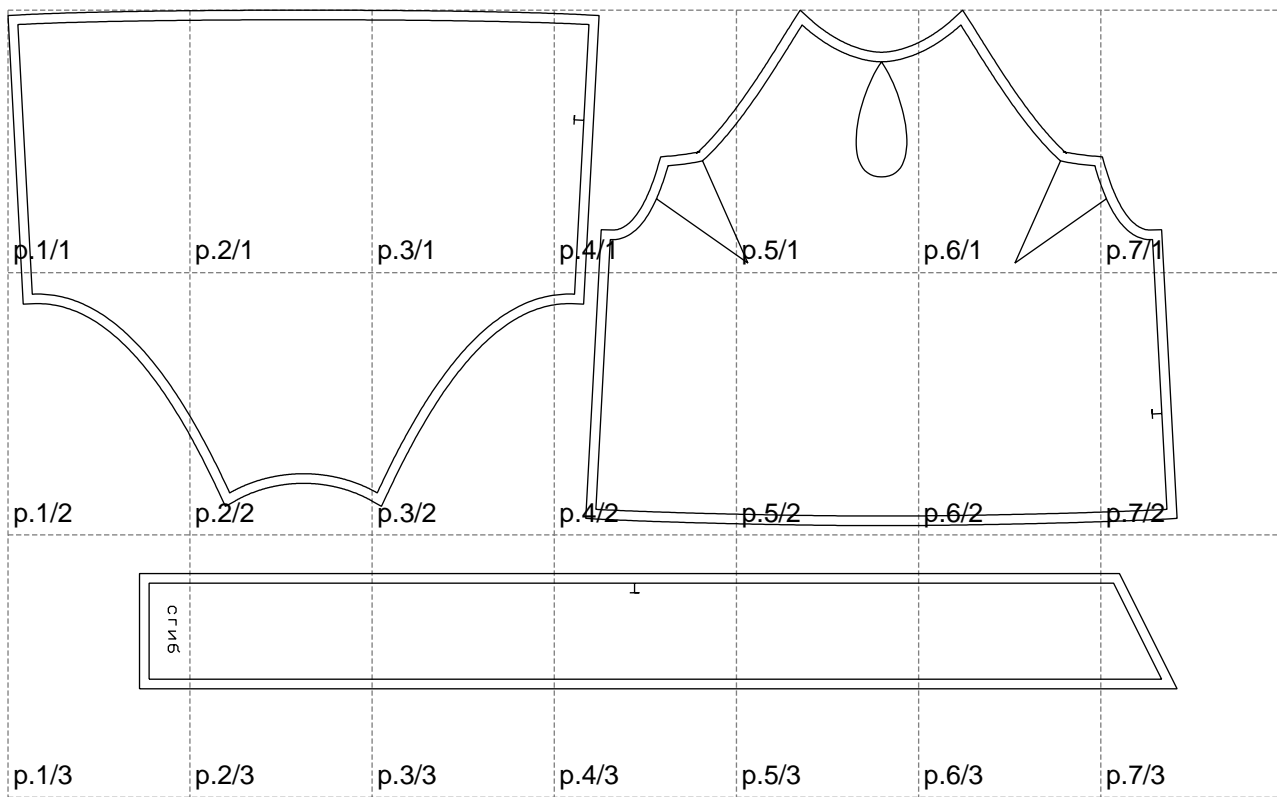

Not for print

Paper size: A4, size:1218.32 x707.12 mm

Example

size:1458.24 x827.12 mm

Maneken =1 ver.0

rz_1=170

rz_16=112

rz_17=96.2

rz_18=94

rz_19=120

rz_20=117

.
.
.