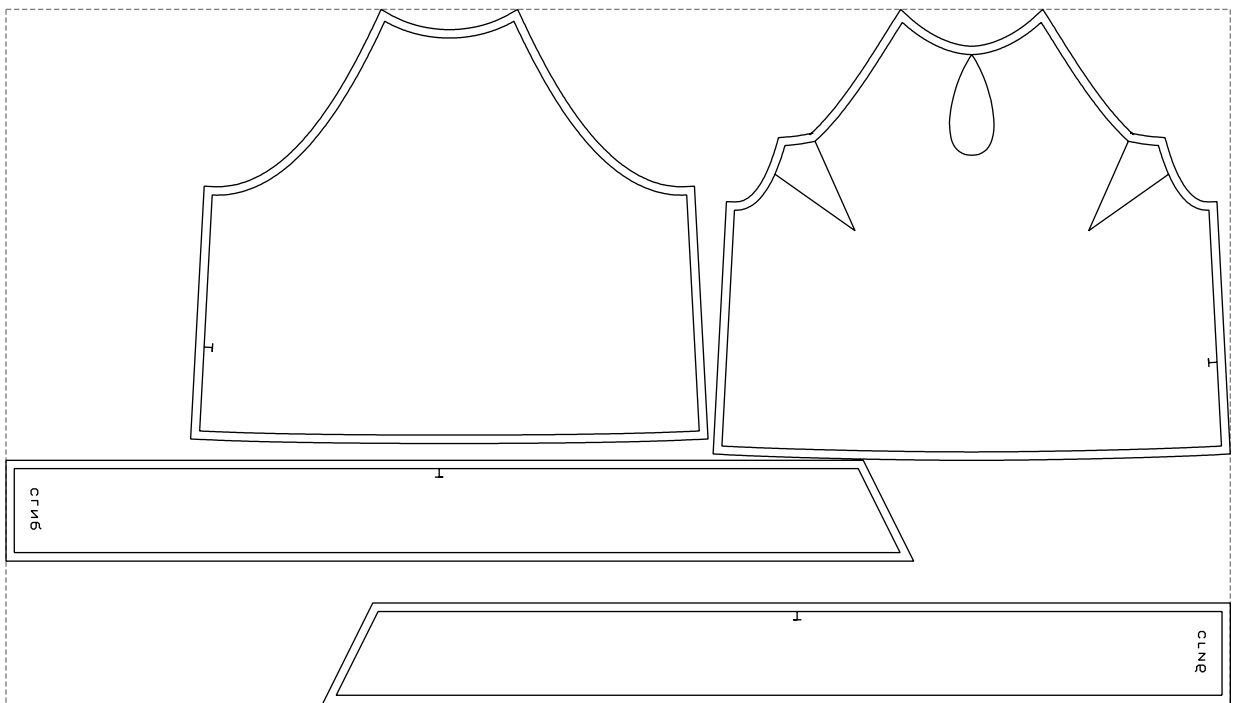

Not for print

Paper size: A4, size:1218.32 x707.12 mm

Example

size:1458.24 x827.12 mm

Maneken =1 ver.0

rz_1=170

rz_16=112

rz_17=96.2

rz_18=94

rz_19=120

rz_20=117

.
.
.