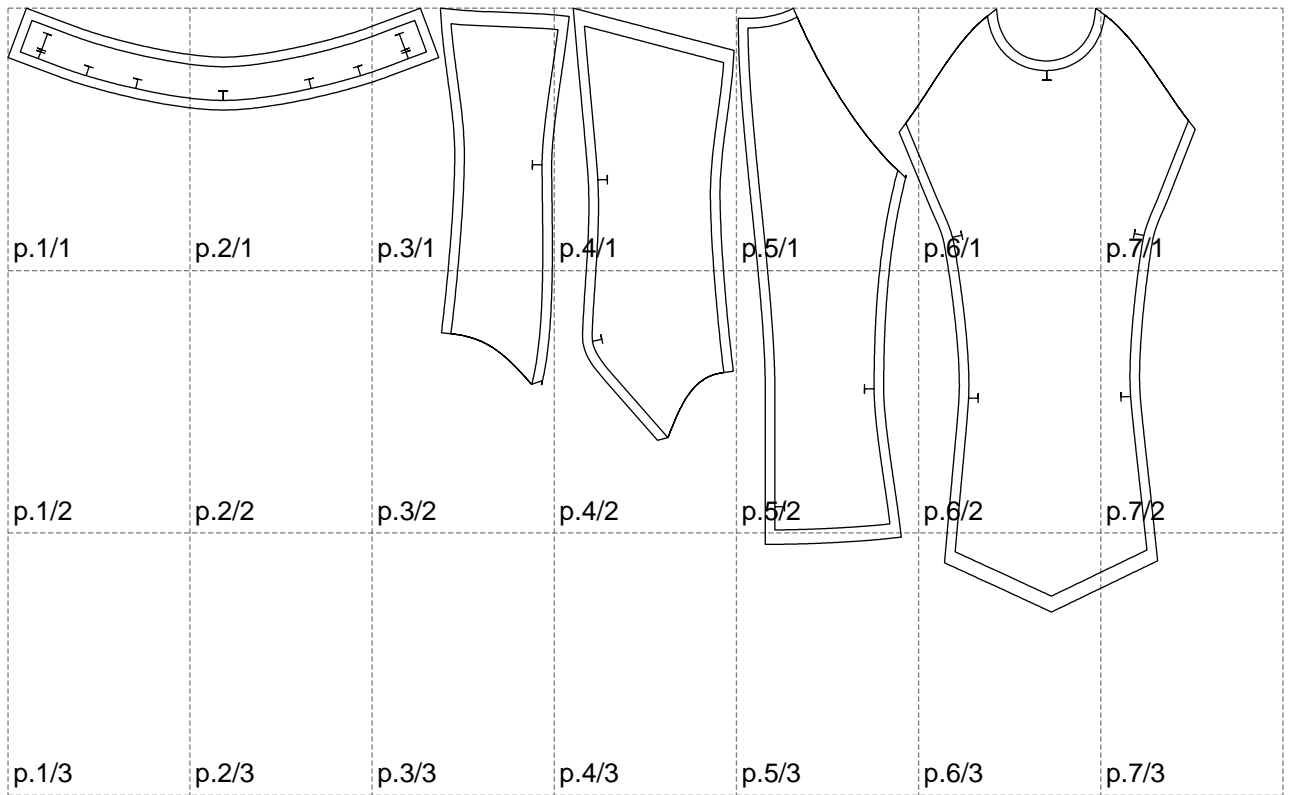

Not for print

Paper size: A4, size:1237.31 x629.20 mm

Example

size:1458.62 x629.20 mm

Maneken =1 ver.0

rz_1=170

rz_16=88

rz_17=75.6

rz_18=67.6

rz_19=96

rz_20=94.6

.
.
.