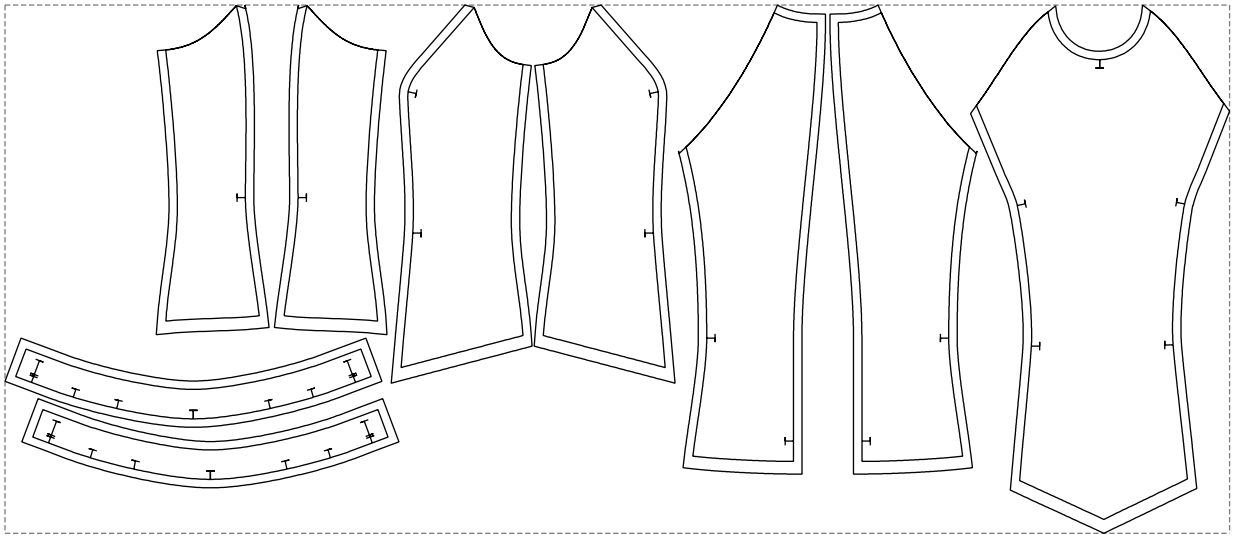

Not for print

Paper size: A4, size:1237.31 x629.20 mm

Example

size:1458.62 x629.20 mm

Maneken =1 ver.0

rz_1=170

rz_16=88

rz_17=75.6

rz_18=67.6

rz_19=96

rz_20=94.6

.
.
.