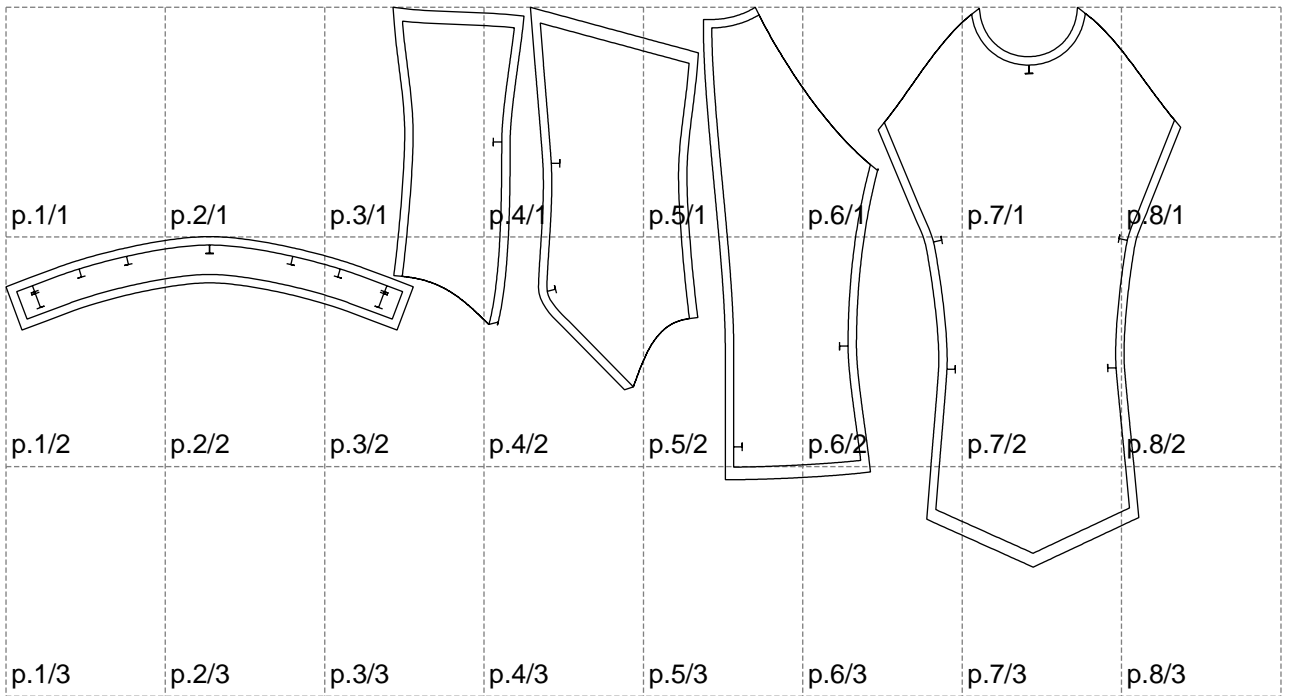

Not for print

Paper size: A4, size:1399.00 x666.55 mm

# Example

size:1499.00 x666.55 mm

Maneken =1 ver.0

rz\_1=170

rz\_16=108

rz\_17=92.5

rz\_18=89.2

rz\_19=116

rz\_20=113

---

. . . . .  
. . . . .  
. . . . .