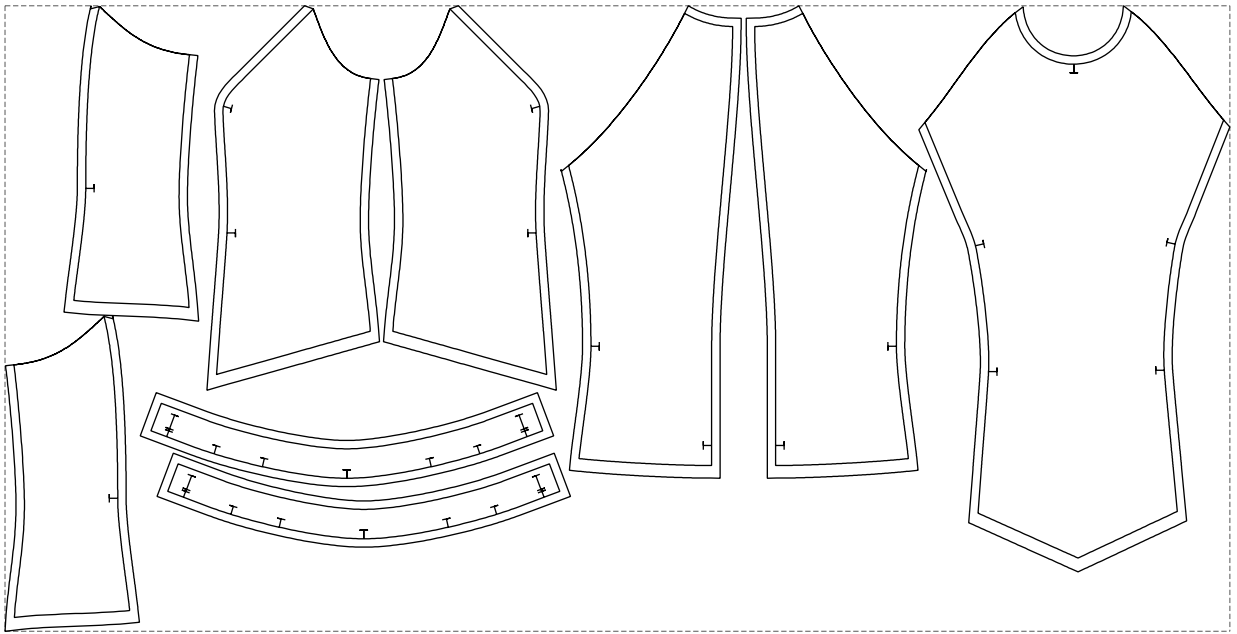

# Example

size:1458.73 x745.03 mm

Maneken =1 ver.0

rz\_1=170

rz\_16=112

rz\_17=96.2

rz\_18=94

rz\_19=120