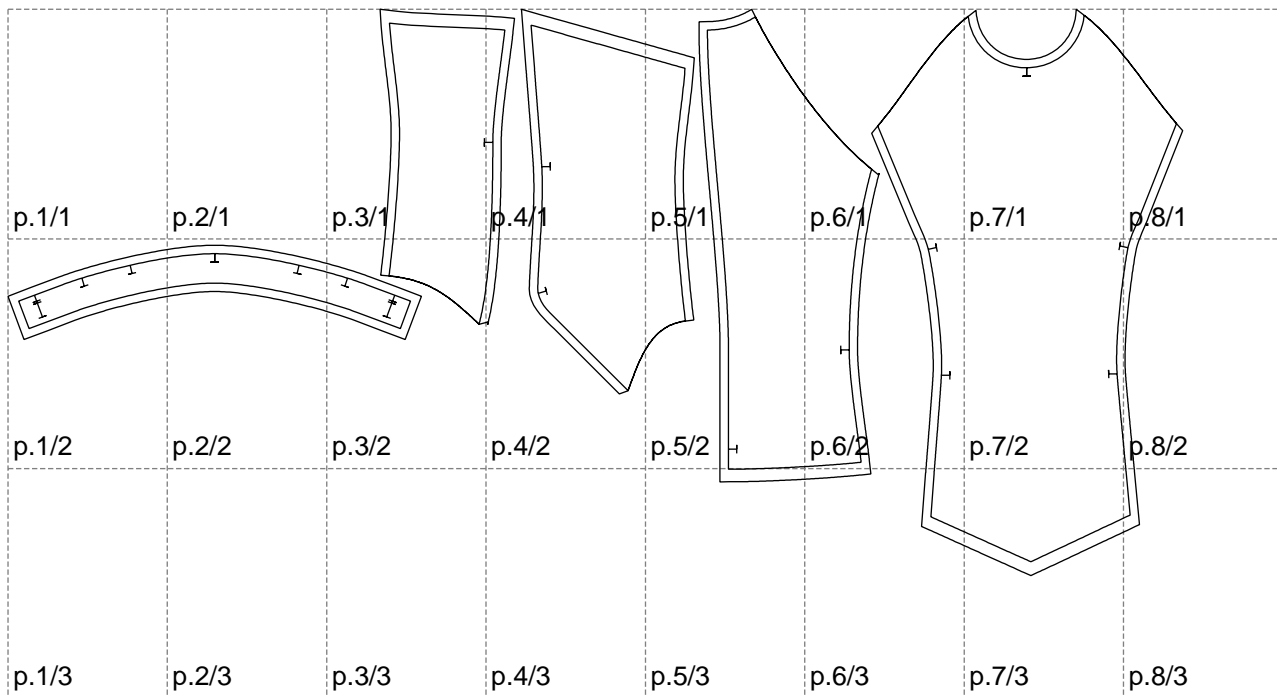

Not for print

Paper size: A4, size:1399.00 x674.32 mm

# Example

size:1458.73 x745.03 mm

Maneken =1 ver.0

rz\_1=170

rz\_16=112

rz\_17=96.2

rz\_18=94

rz\_19=120

rz\_20=117

---

. . . . .  
. . . . .  
. . . . .