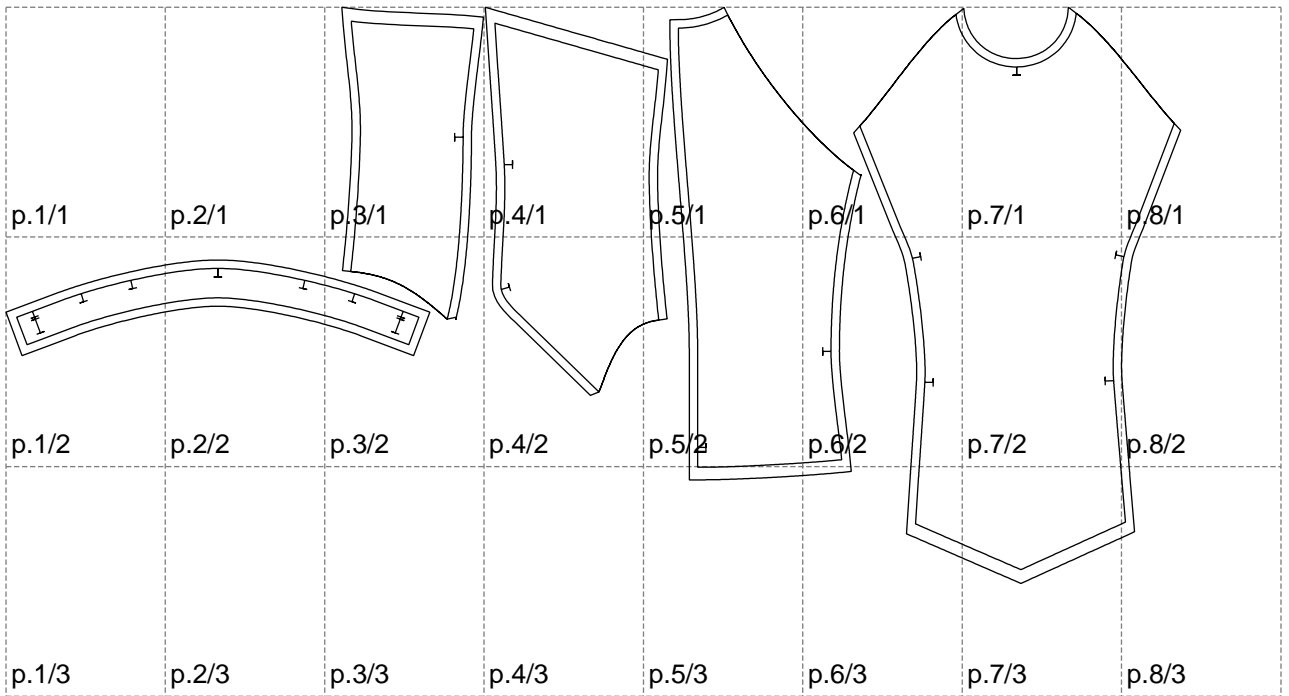

Not for print

Paper size: A4, size:1399.00 x685.98 mm

# Example

size:1448.98 x741.07 mm

Maneken =1 ver.0

rz\_1=170

rz\_16=120

rz\_17=104

rz\_18=103.6

rz\_19=128

rz\_20=125.1

---

. . . . .  
. . . . .  
. . . . .