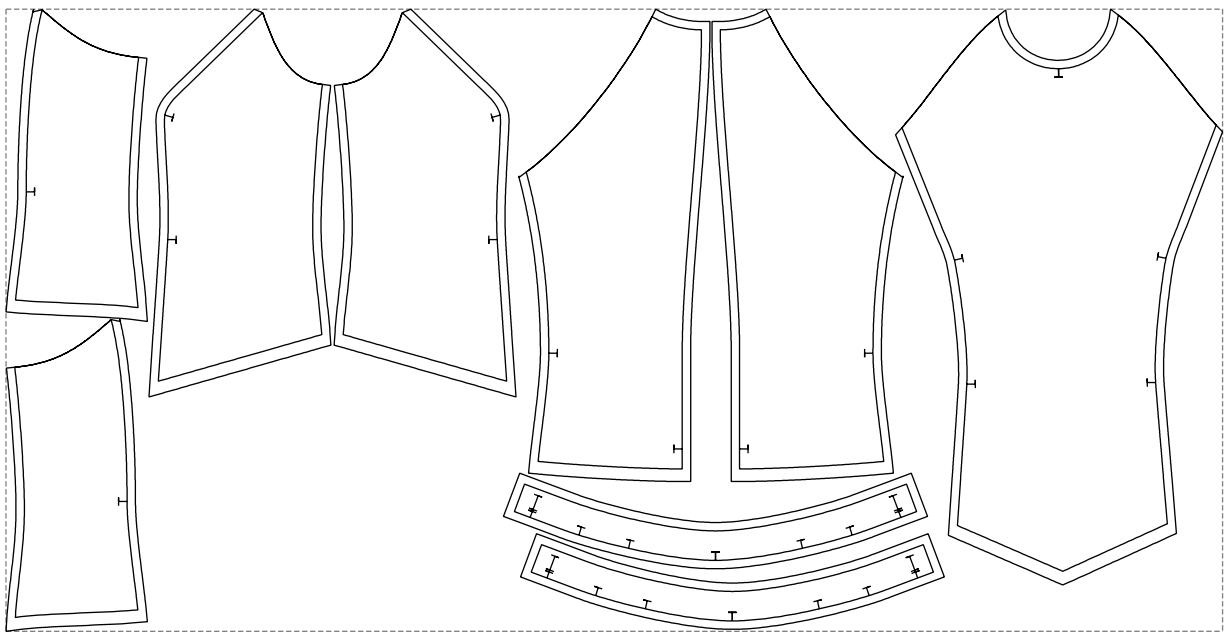

# Example

size:1448.98 x741.07 mm

Maneken =1 ver.0

rz\_1=170

rz\_16=120

rz\_17=104

rz\_18=103.6

rz\_19=128