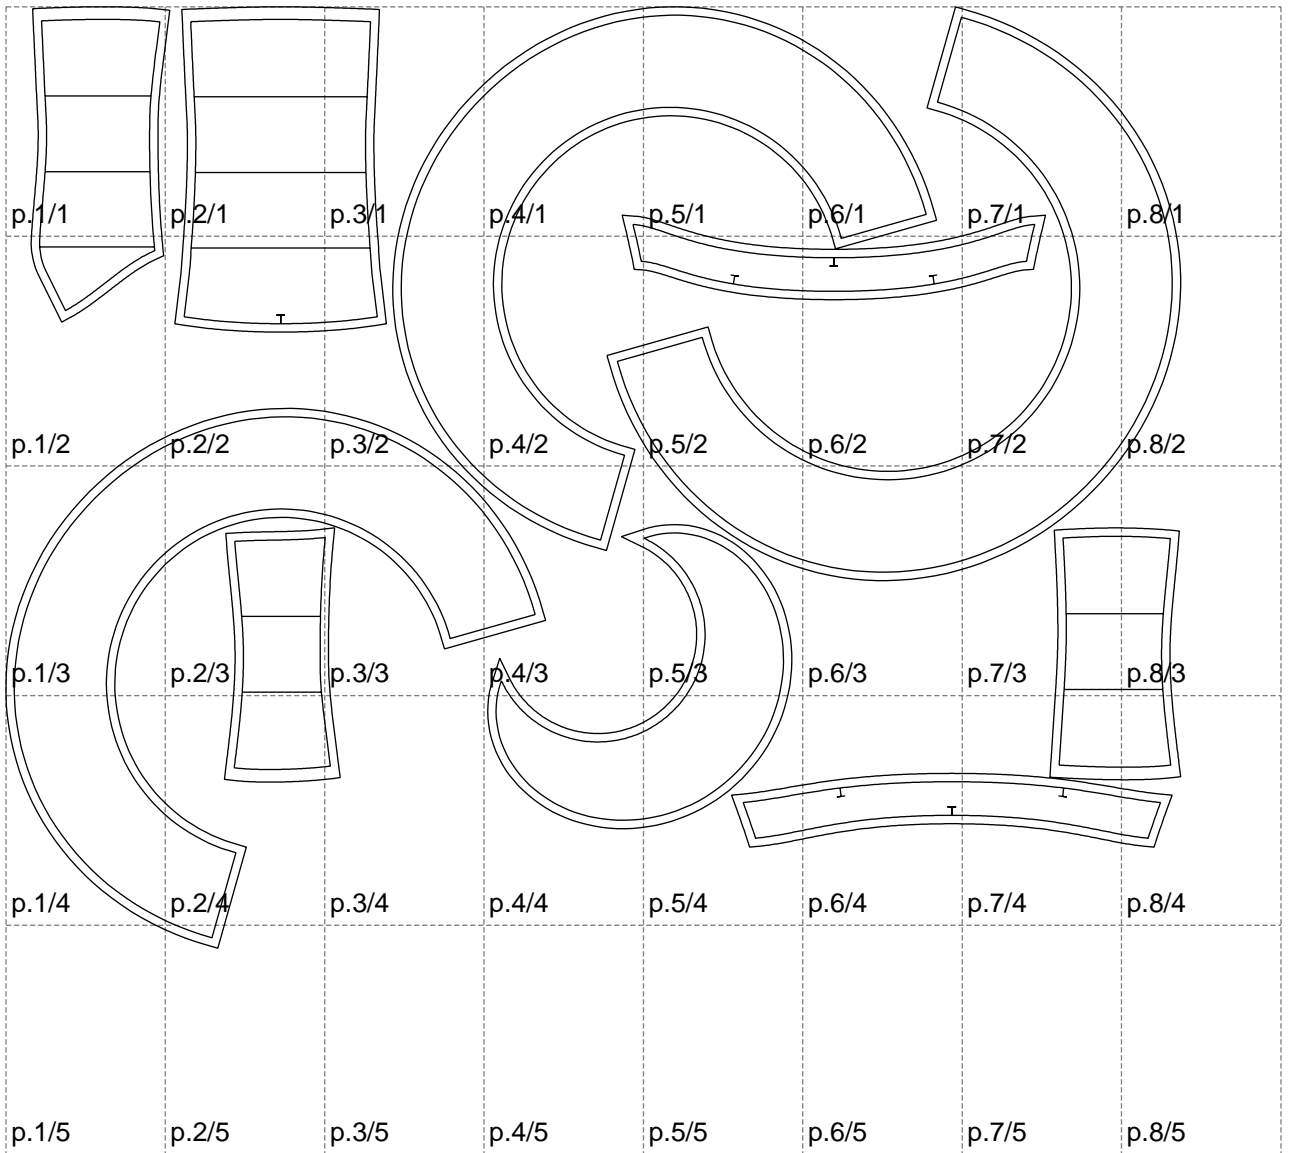

Not for print

Paper size: A4, size:1399.00 x1121.06 mm

# Example

size:1499.00 x1225.03 mm

Maneken =1 ver.0

rz\_1=170

rz\_16=96

rz\_17=82

rz\_18=76

rz\_19=104

rz\_20=101.8

---

. . . . .  
. . . . .  
. . . . .