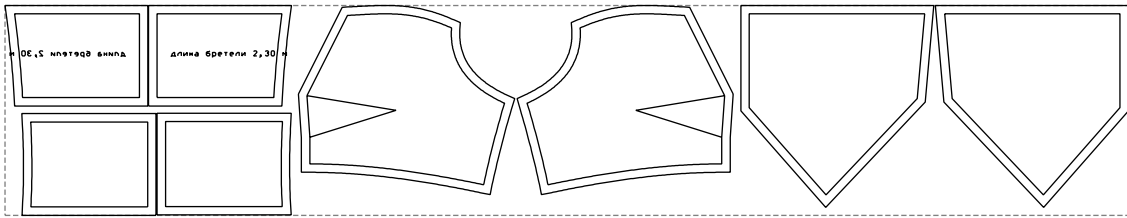

Not for print

Paper size: A4, size:824.72 x240.56 mm

Example

size:1337.94 x249.96 mm

Maneken =1 ver.0

rz_1=170

rz_16=88

rz_17=75.6

rz_18=67.6

rz_19=96

rz_20=94.6

.
.
.