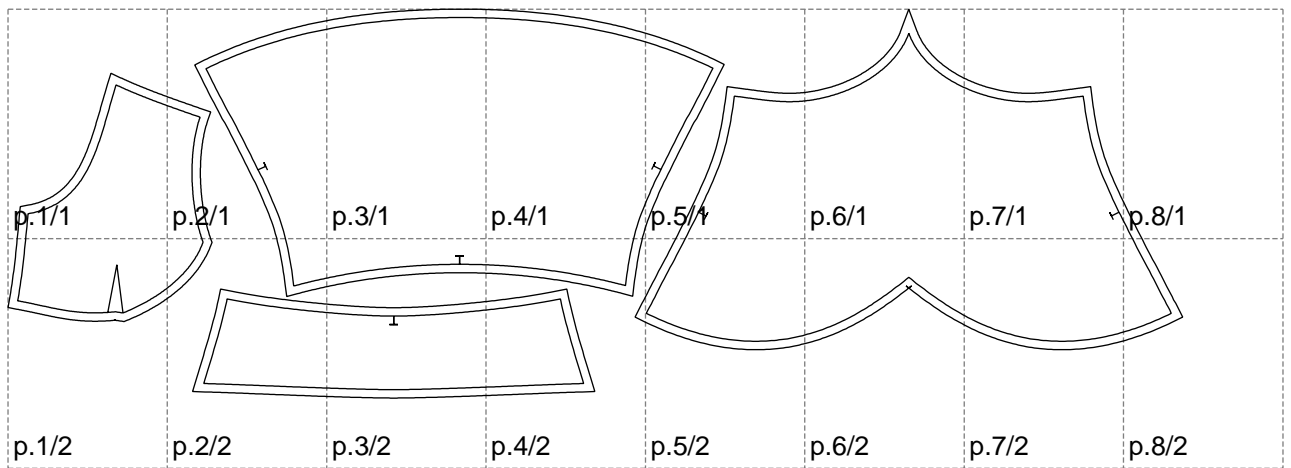

Not for print

Paper size: A4, size:1399.00 x463.10 mm

# Example

size:1468.86 x572.71 mm

Maneken =1 ver.0

rz\_1=170

rz\_16=88

rz\_17=75.6

rz\_18=67.6

rz\_19=96

rz\_20=94.6

---

. . . . .  
. . . . .  
. . . . .