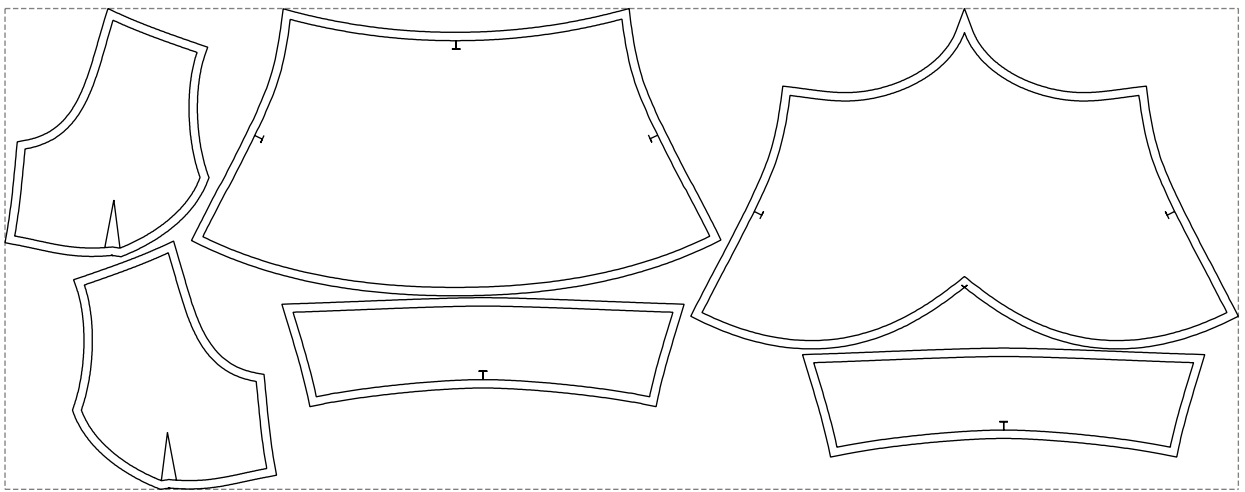

Not for print

Paper size: A4, size:1399.00 x463.10 mm

# Example

size:1468.86 x572.71 mm

Maneken =1 ver.0

rz\_1=170

rz\_16=88

rz\_17=75.6

rz\_18=67.6

rz\_19=96

rz\_20=94.6

---

. . . . .  
. . . . .  
. . . . .