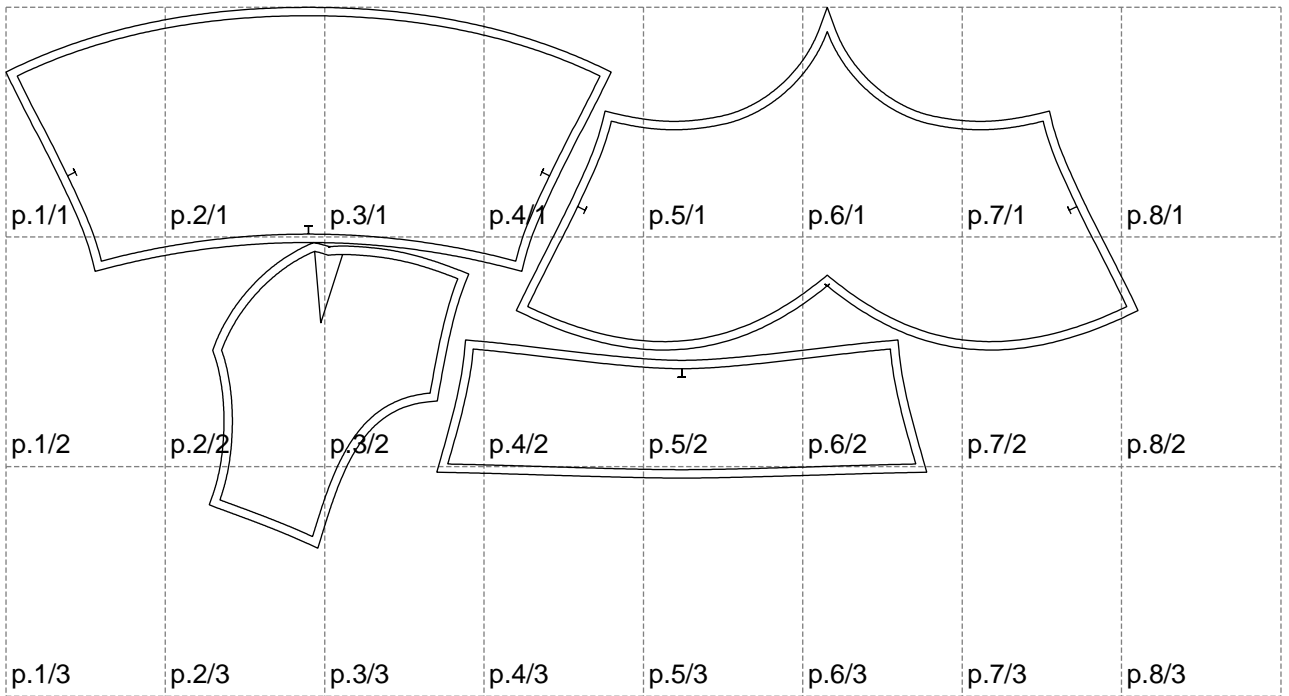

Not for print

Paper size: A4, size:1348.39 x644.14 mm

# Example

size:1499.00 x736.61 mm

Maneken =1 ver.0

rz\_1=170

rz\_16=108

rz\_17=92.5

rz\_18=89.2

rz\_19=116

rz\_20=113

---

. . . . .  
. . . . .  
. . . . .