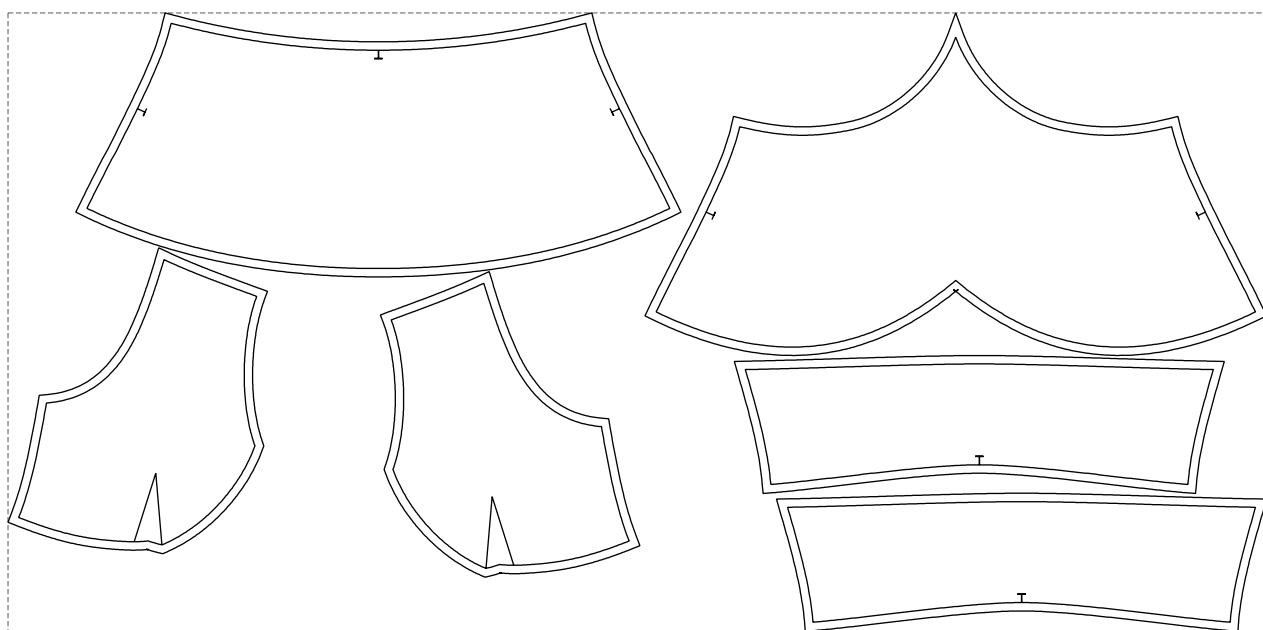

Not for print

Paper size: A4, size:1348.39 x644.14 mm

# Example

size:1499.00 x736.61 mm

Maneken =1 ver.0

rz\_1=170

rz\_16=108

rz\_17=92.5

rz\_18=89.2

rz\_19=116