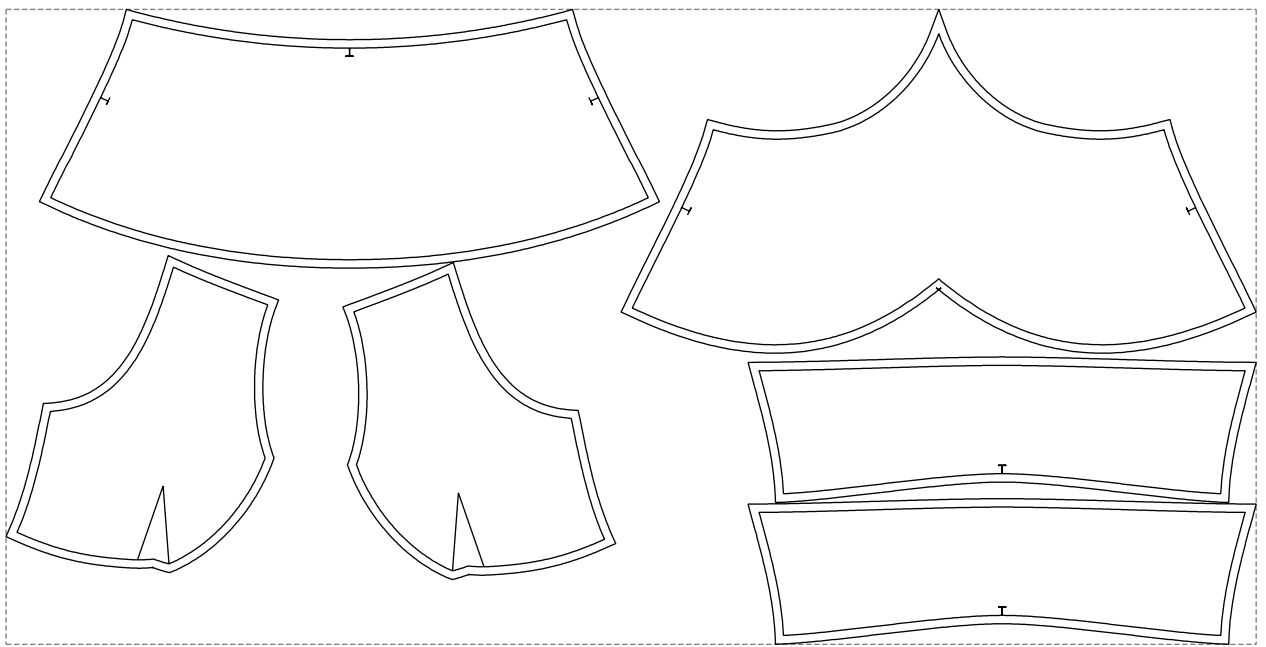

Not for print

Paper size: A4, size:1378.98 x658.82 mm

# Example

size:1488.96 x756.14 mm

Maneken =1 ver.0

rz\_1=170

rz\_16=112

rz\_17=96.2

rz\_18=94

rz\_19=120