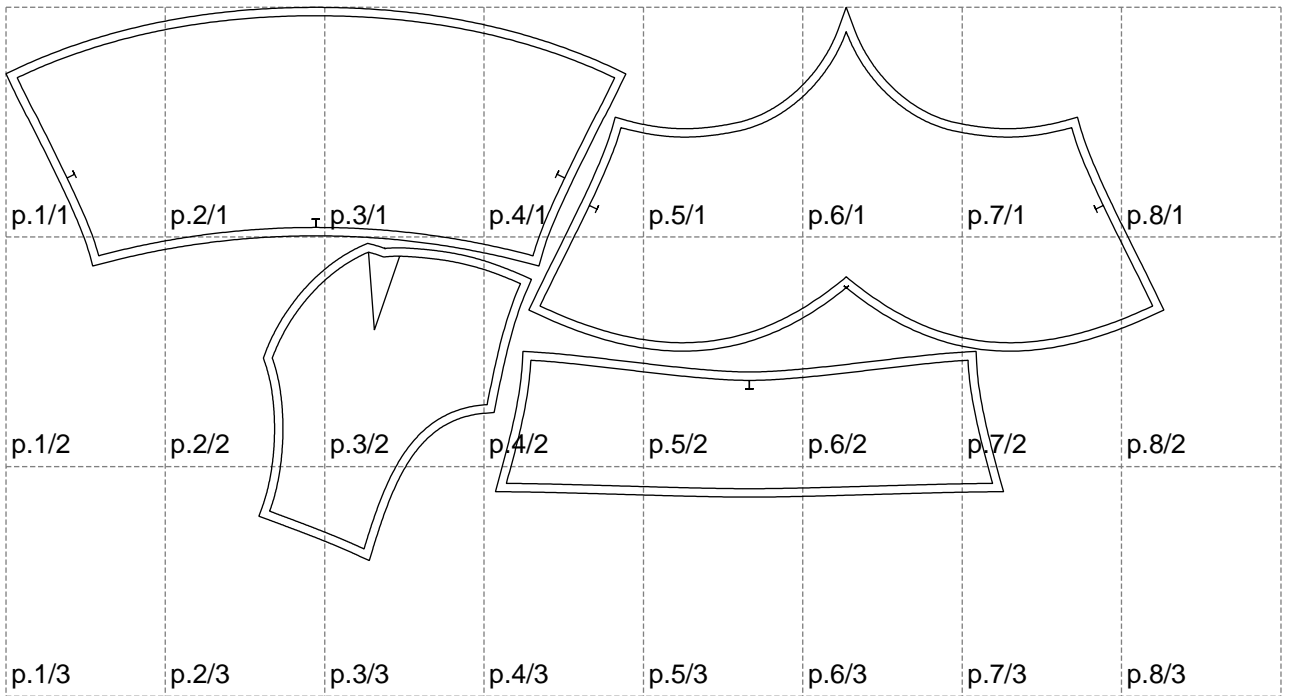

Not for print

Paper size: A4, size:1378.98 x658.82 mm

# Example

size:1488.96 x756.14 mm

Maneken =1 ver.0

rz\_1=170

rz\_16=112

rz\_17=96.2

rz\_18=94

rz\_19=120

rz\_20=117

---

. . . . .  
. . . . .  
. . . . .