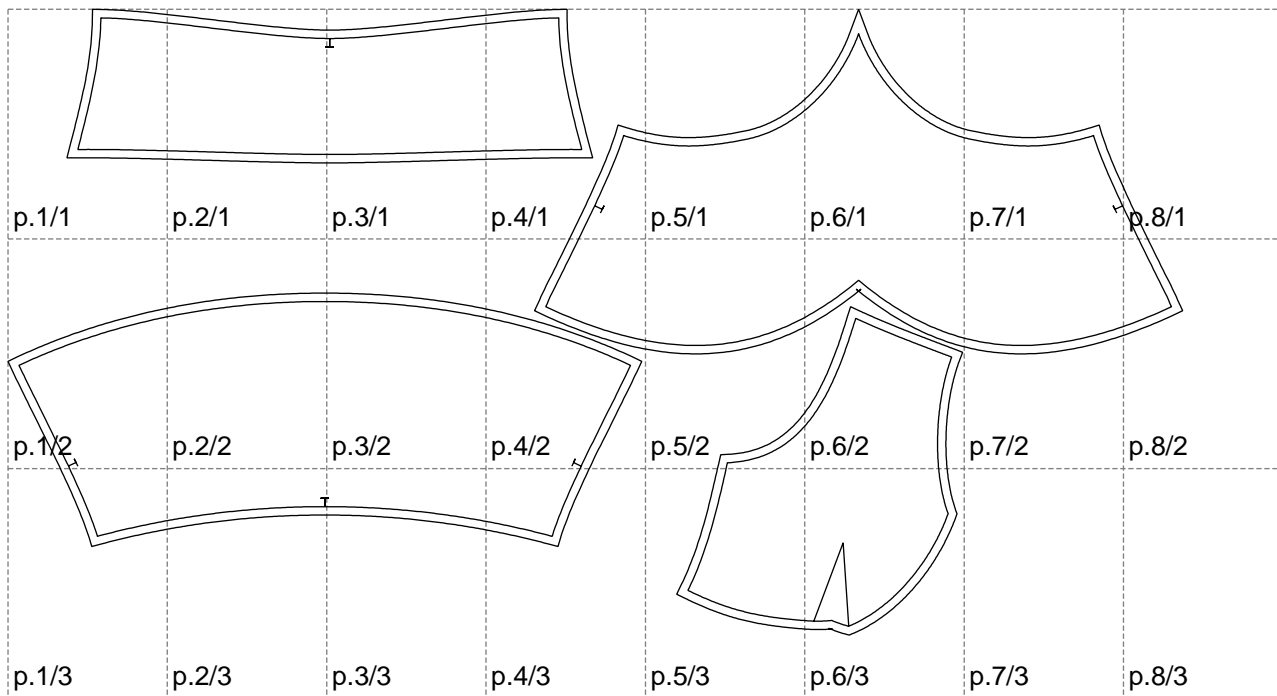

Not for print

Paper size: A4, size:1399.00 x745.12 mm

# Example

size:1488.93 x775.44 mm

Maneken =1 ver.0

rz\_1=170

rz\_16=116

rz\_17=100

rz\_18=98.8

rz\_19=124

rz\_20=121

---

. . . . .  
. . . . .  
. . . . .