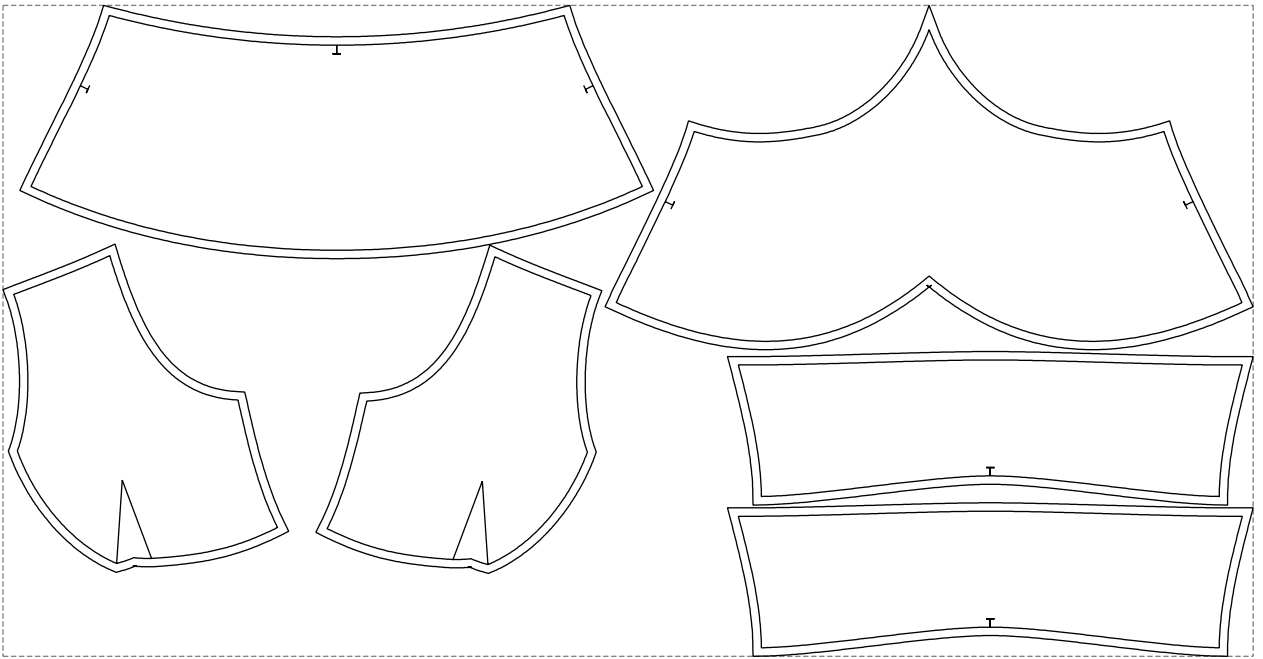

Not for print

Paper size: A4, size:1399.00 x745.12 mm

# Example

size:1488.93 x775.44 mm

Maneken =1 ver.0

rz\_1=170

rz\_16=116

rz\_17=100

rz\_18=98.8

rz\_19=124