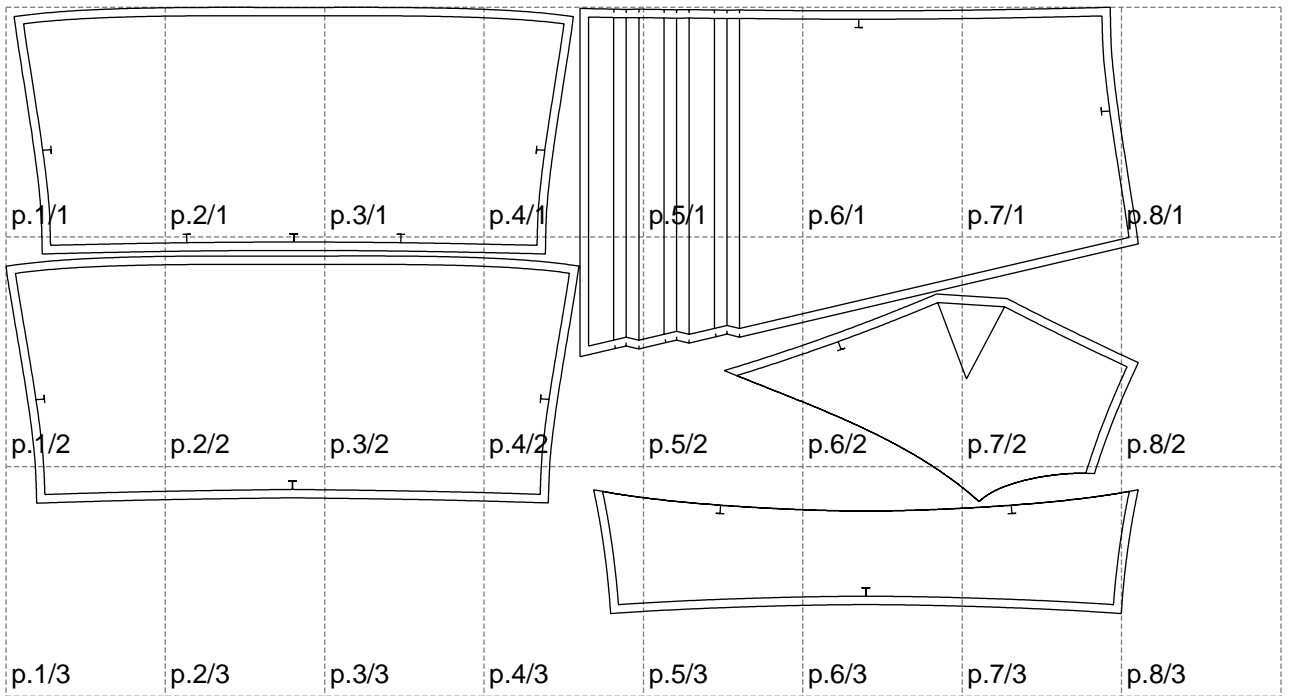

Not for print

Paper size: A4, size:1348.54 x721.98 mm

# Example

size:1438.97 x803.68 mm

Maneken =1 ver.0

rz\_1=170

rz\_16=120

rz\_17=104

rz\_18=103.6

rz\_19=128

rz\_20=125.1

---

. . . . .  
. . . . .  
. . . . .