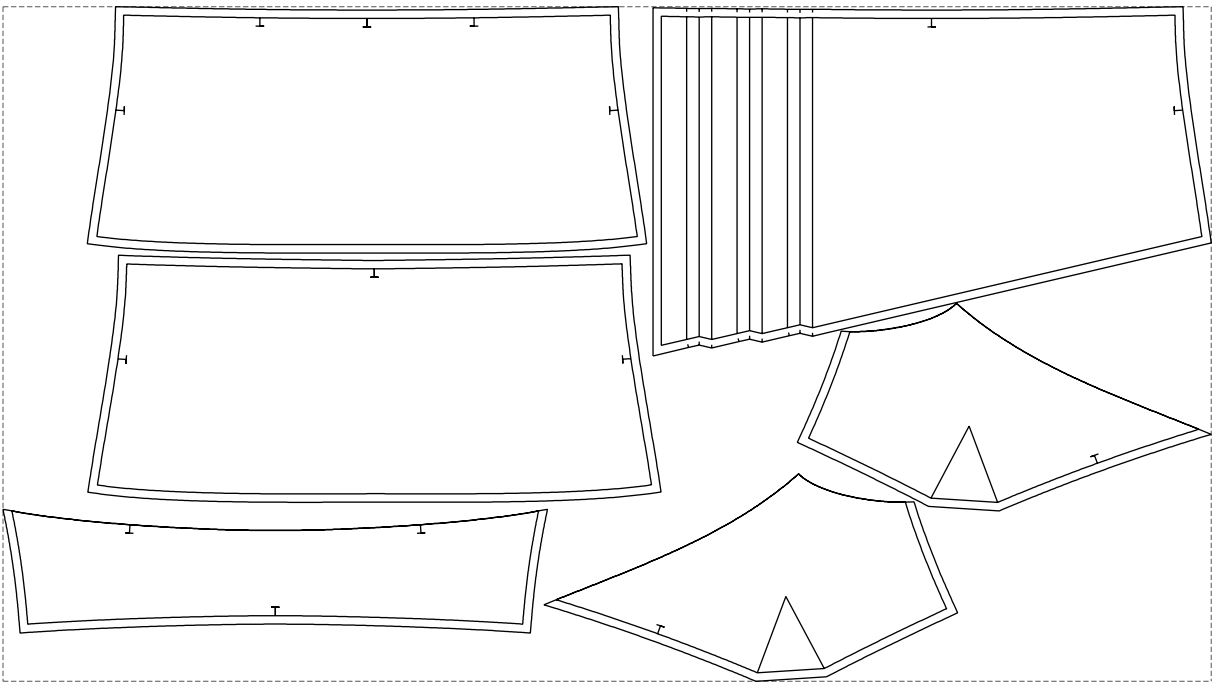

Not for print

Paper size: A4, size:1348.54 x721.98 mm

# Example

size:1438.97 x803.68 mm

Maneken =1 ver.0

rz\_1=170

rz\_16=120

rz\_17=104

rz\_18=103.6

rz\_19=128

rz\_20=125.1

---

. . . . .  
. . . . .  
. . . . .