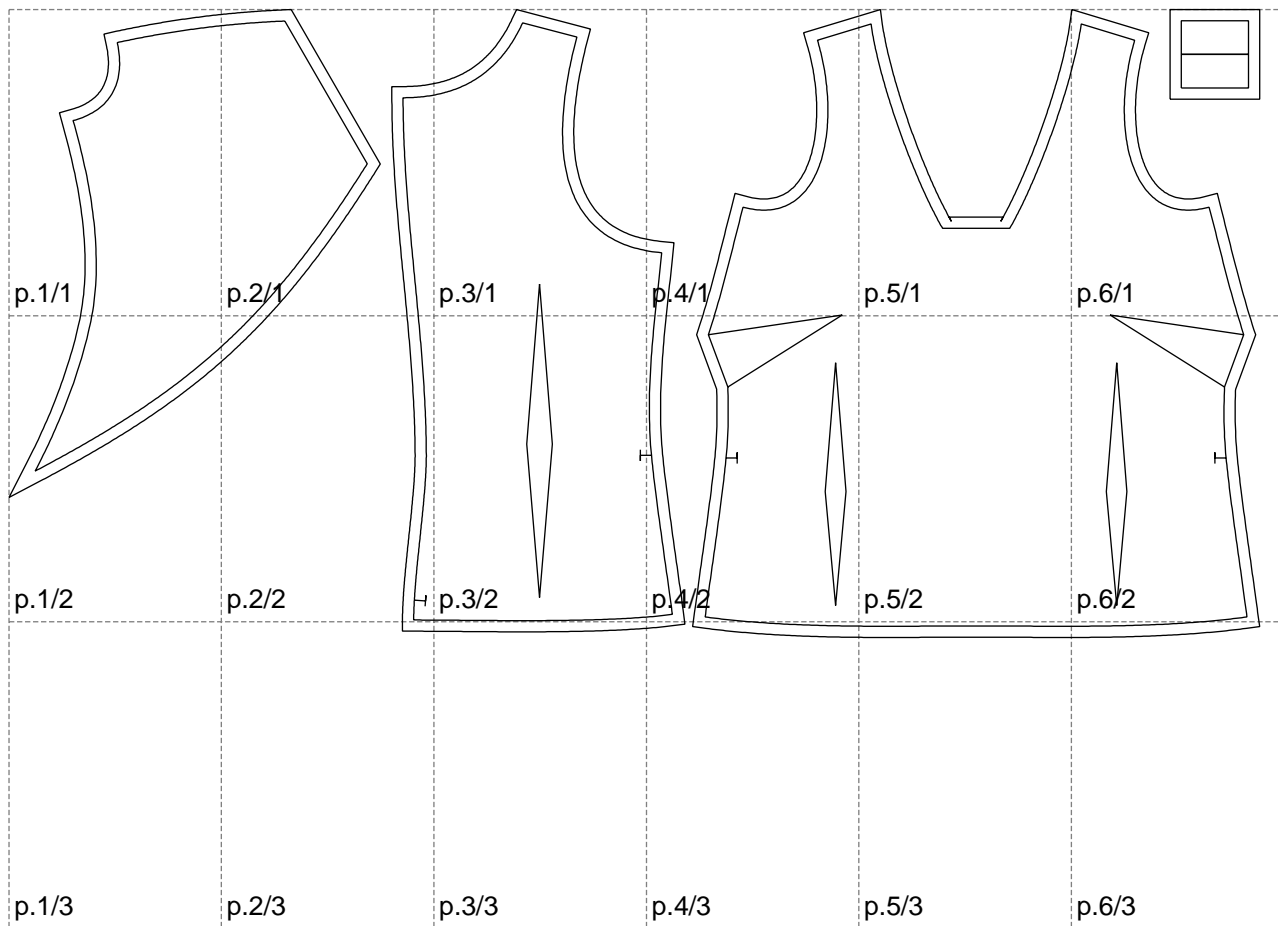

Not for print

Paper size: A4, size:1117.09 x560.76 mm

# Example

size:1388.31 x856.40 mm

Maneken =1 ver.0

rz\_1=170

rz\_16=88

rz\_17=75.6

rz\_18=67.6

rz\_19=96

rz\_20=94.6

---

. . . . .  
. . . . .  
. . . . .