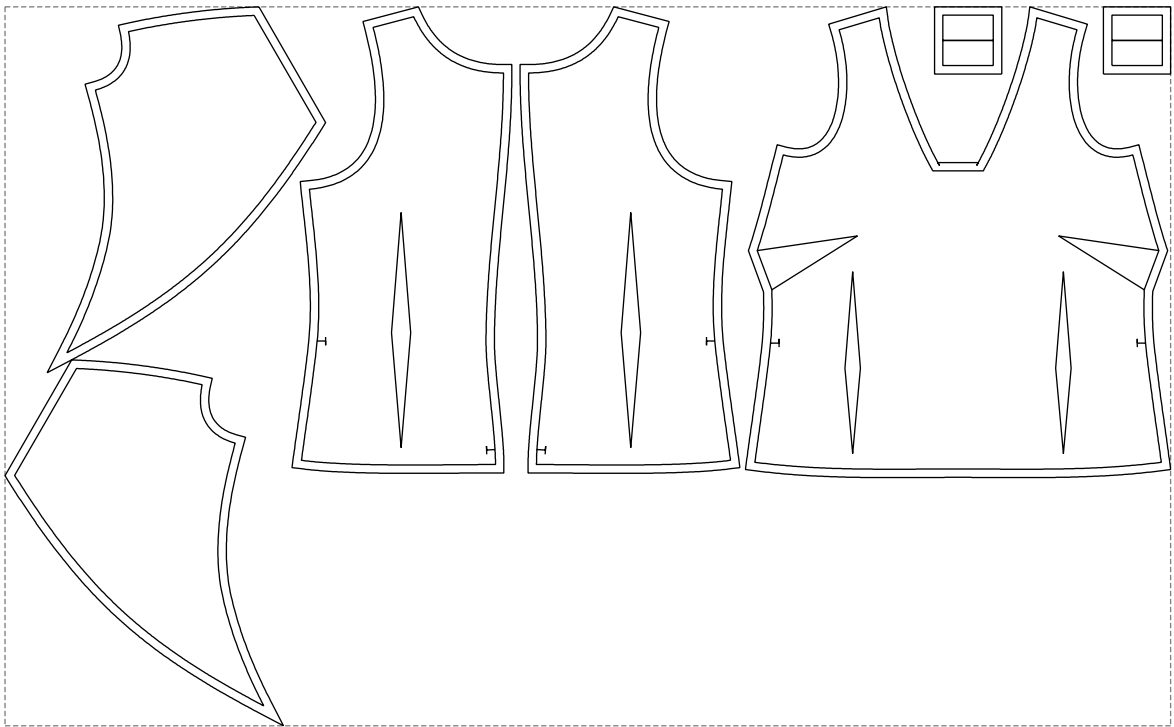

# Example

size:1388.31 x856.40 mm

Maneken =1 ver.0

rz\_1=170

rz\_16=88

rz\_17=75.6

rz\_18=67.6

rz\_19=96