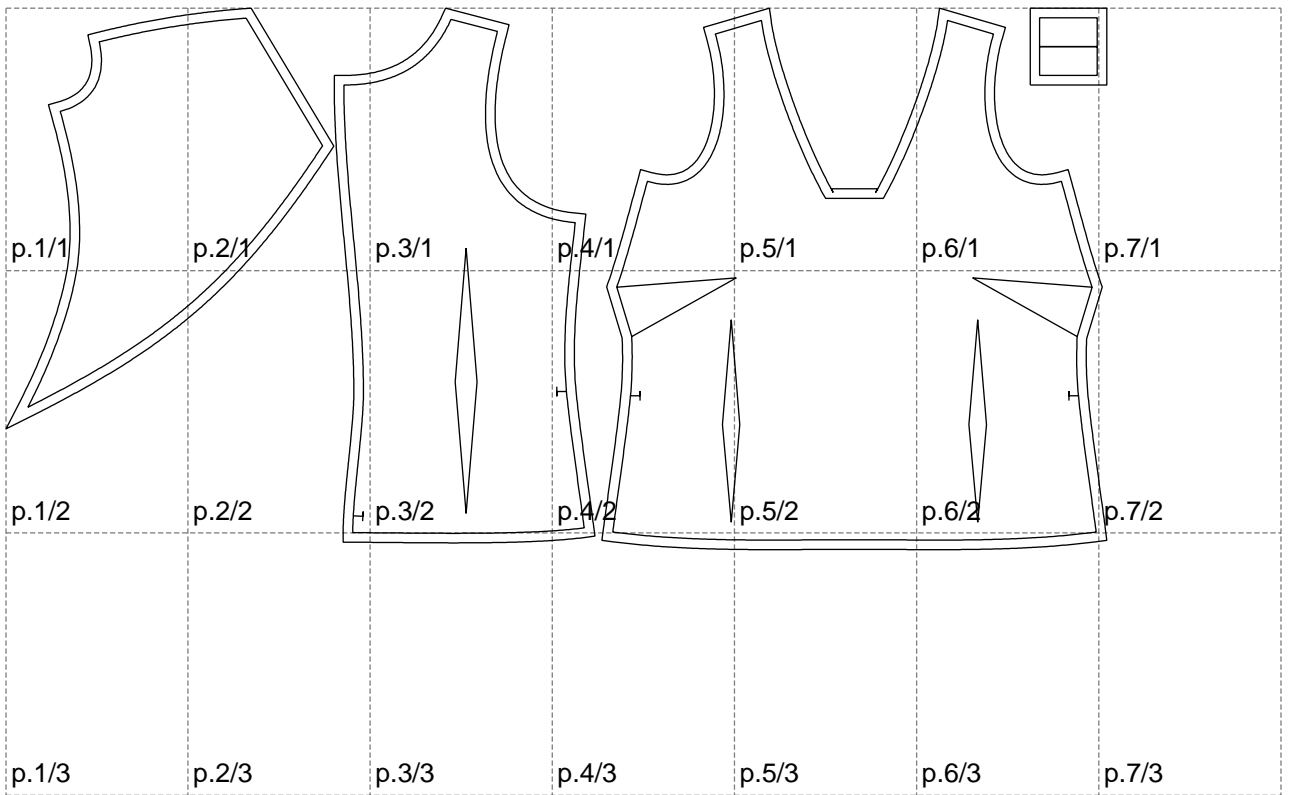

Not for print

Paper size: A4, size:1147.29 x564.20 mm

# Example

size:1428.56 x854.46 mm

Maneken =1 ver.0

rz\_1=170

rz\_16=92

rz\_17=78.8

rz\_18=71.8

rz\_19=100

rz\_20=98.1

---

. . . . .  
. . . . .  
. . . . .