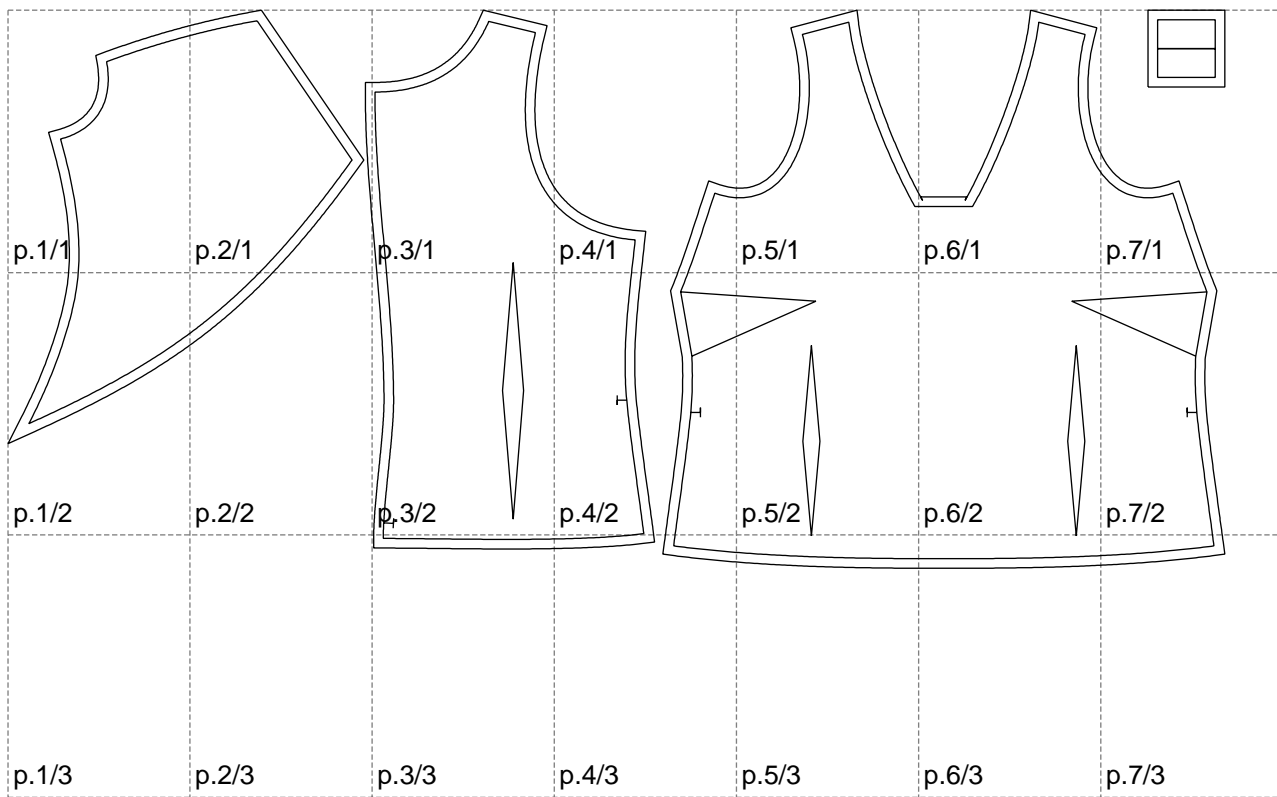

Not for print

Paper size: A4, size:1267.96 x581.54 mm

# Example

size:1499.00 x1016.17 mm

Maneken =1 ver.0

rz\_1=170

rz\_16=104

rz\_17=88.9

rz\_18=84.4

rz\_19=112

rz\_20=109.3

---

. . . . .  
. . . . .  
. . . . .