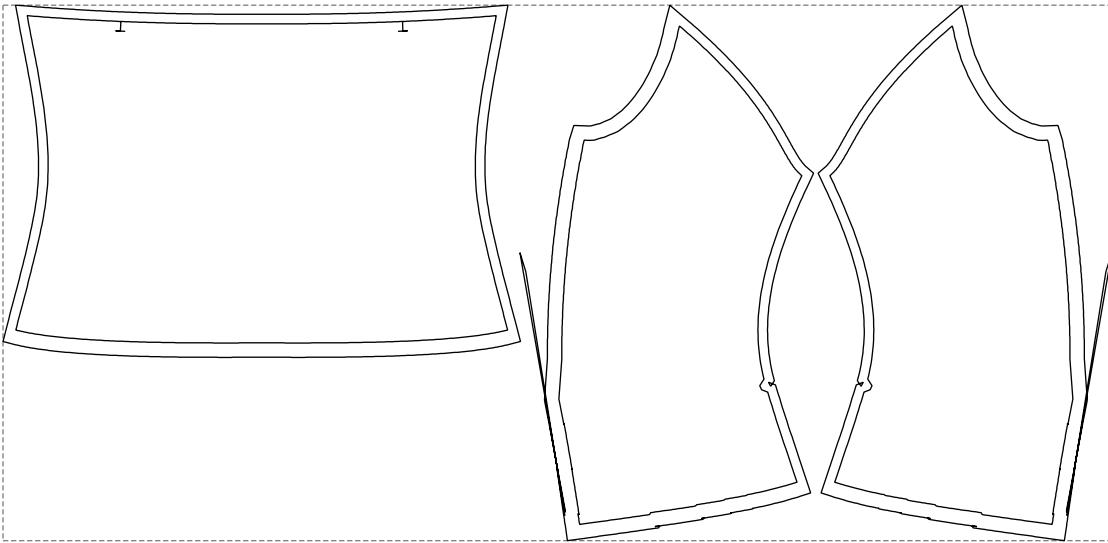

Not for print

Paper size: A4, size:822.54 x558.25 mm

Example

size:1155.55 x558.25 mm

Maneken =1 ver.0

rz_1=170

rz_16=104

rz_17=88.9

rz_18=84.4

rz_19=112

rz_20=109.3

.
.
.