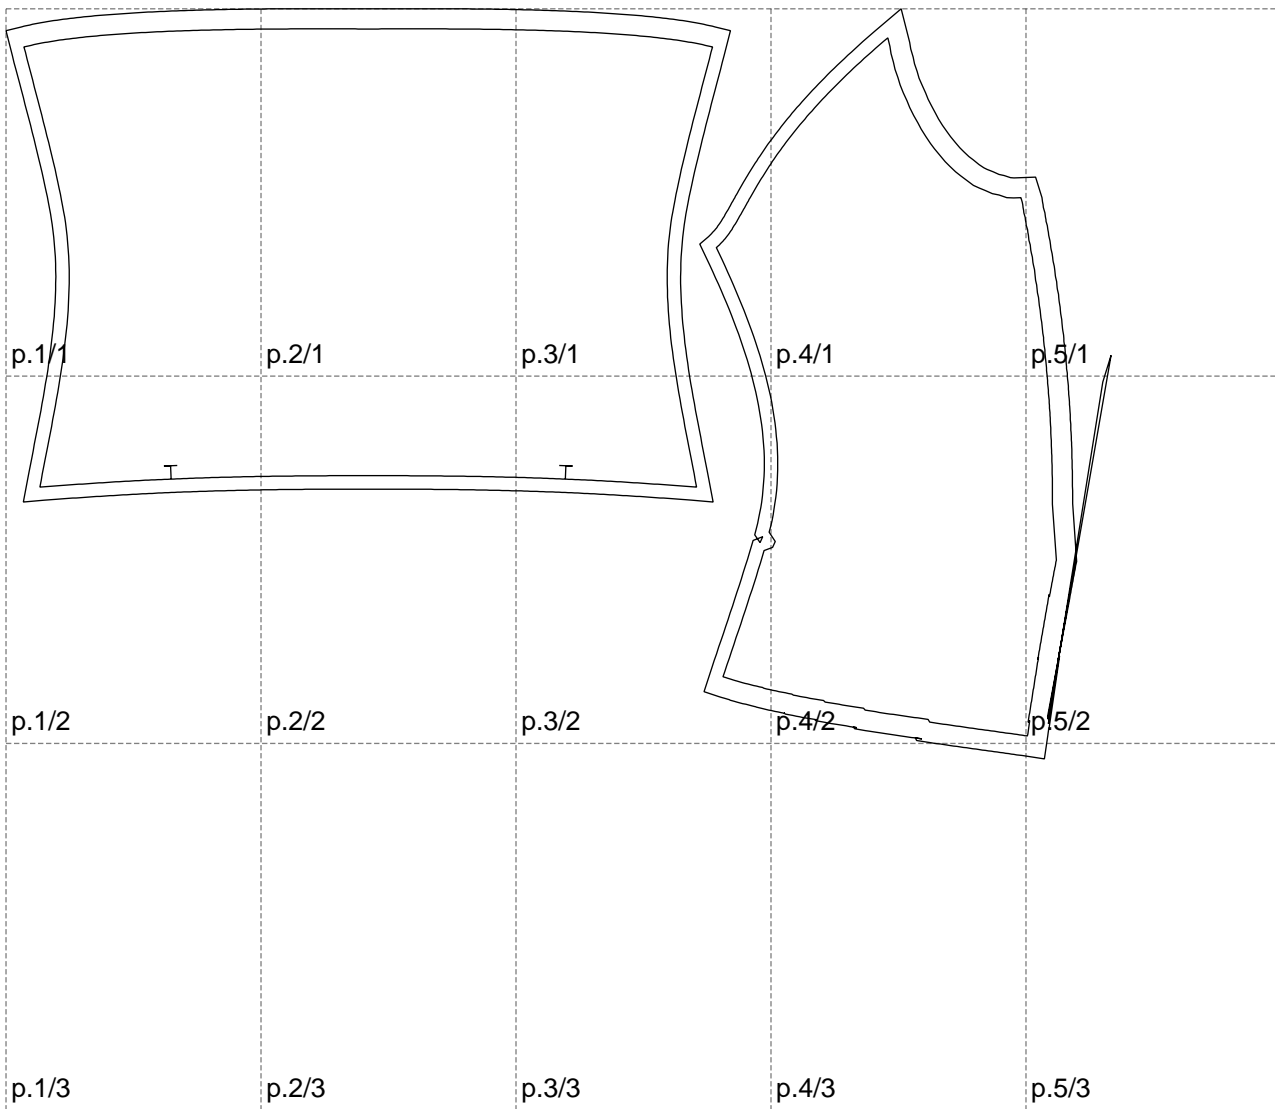

Not for print

Paper size: A4, size:822.54 x558.25 mm

Example

size:1155.55 x558.25 mm

Maneken =1 ver.0

rz_1=170

rz_16=104

rz_17=88.9

rz_18=84.4

rz_19=112

rz_20=109.3

.
.
.