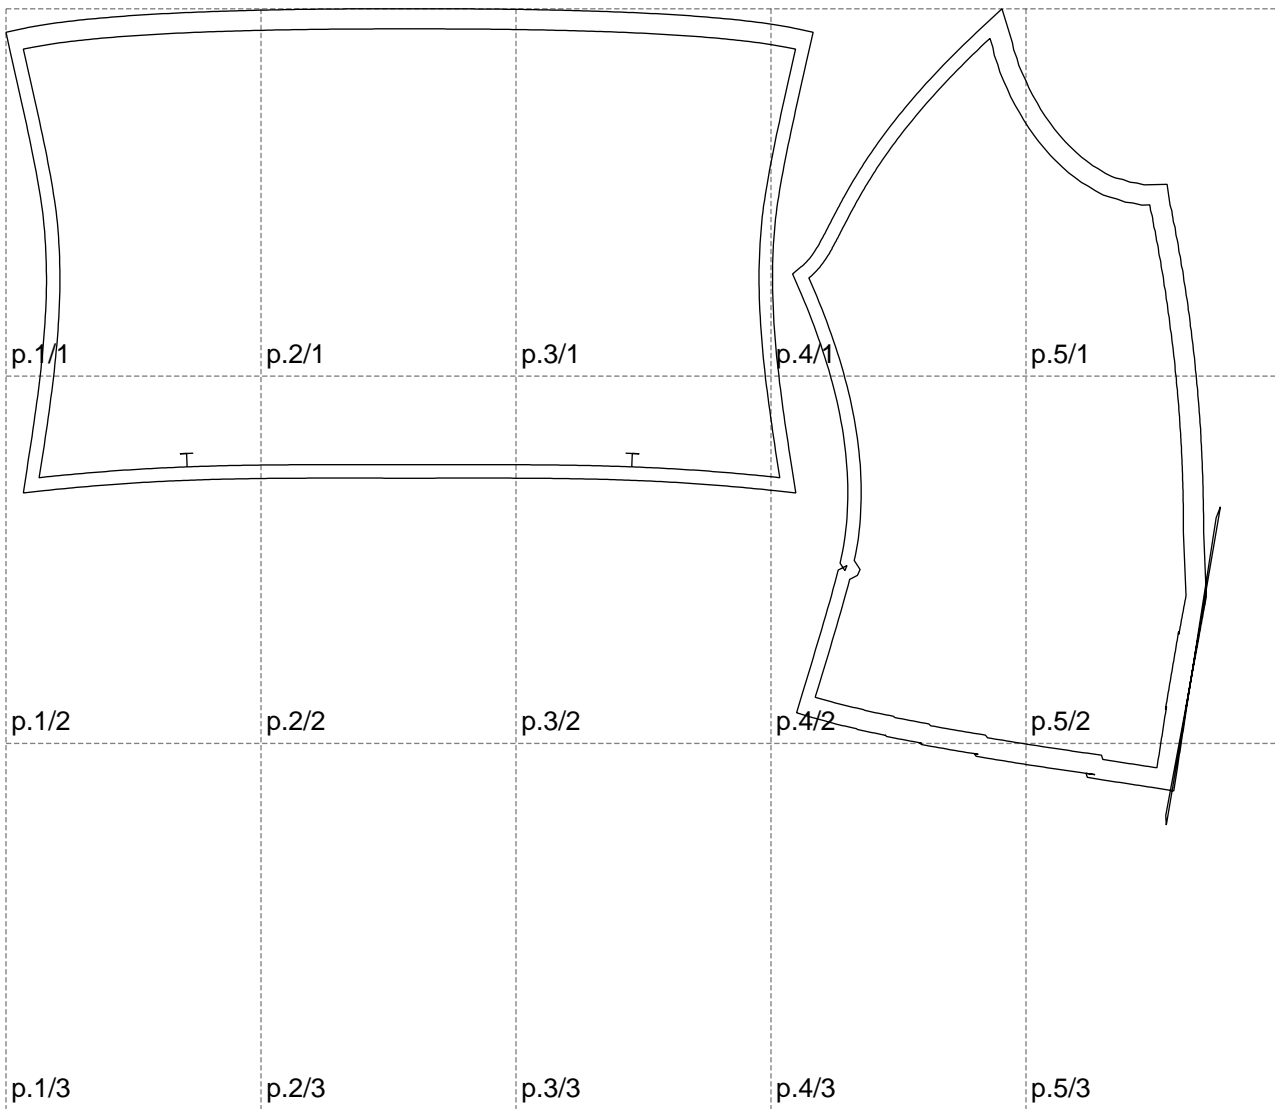

Not for print

Paper size: A4, size:903.91 x607.48 mm

# Example

size:1236.60 x607.48 mm

Maneken =1 ver.0

rz\_1=170

rz\_16=116

rz\_17=100

rz\_18=98.8

rz\_19=124

rz\_20=121

---

. . . . .  
. . . . .  
. . . . .