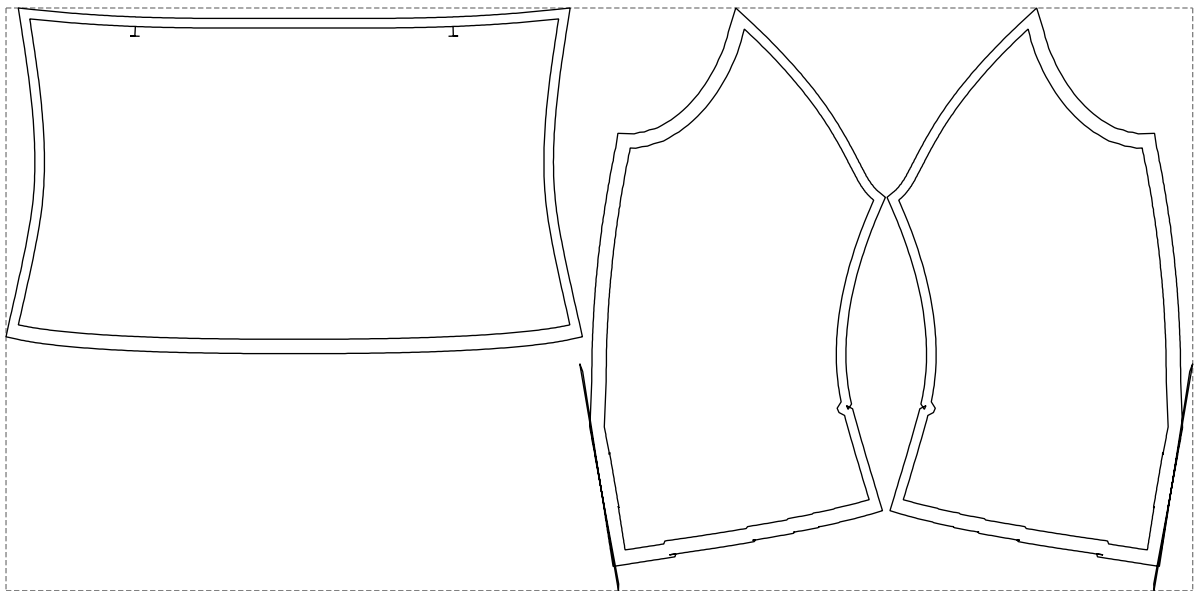

Not for print

Paper size: A4, size:903.91 x607.48 mm

# Example

size:1236.60 x607.48 mm

Maneken =1 ver.0

rz\_1=170

rz\_16=116

rz\_17=100

rz\_18=98.8

rz\_19=124