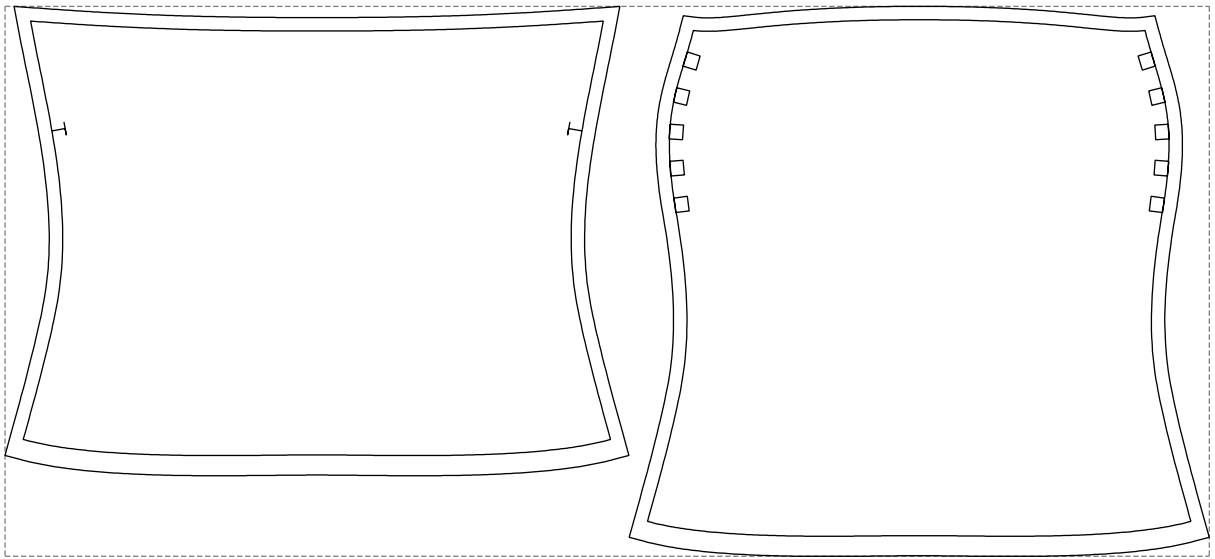

Not for print

Paper size: A4, size:896.59 x409.52 mm

Example

size:896.39 x409.52 mm

Maneken =1 ver.0

rz_1=170

rz_16=92

rz_17=78.8

rz_18=71.8

rz_19=100

rz_20=98.1

.
.
.