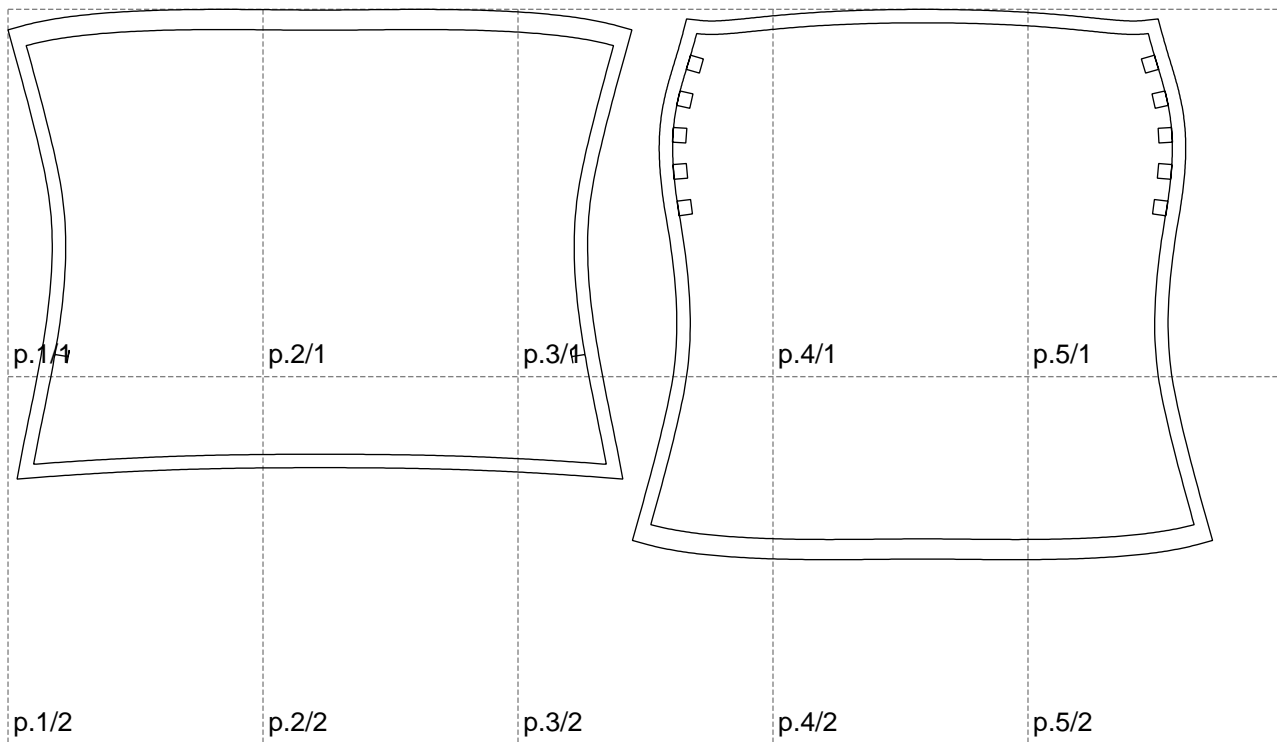

Not for print

Paper size: A4, size:896.59 x409.52 mm

Example

size:896.39 x409.52 mm

Maneken =1 ver.0

rz_1=170

rz_16=92

rz_17=78.8

rz_18=71.8

rz_19=100

rz_20=98.1

.
.
.