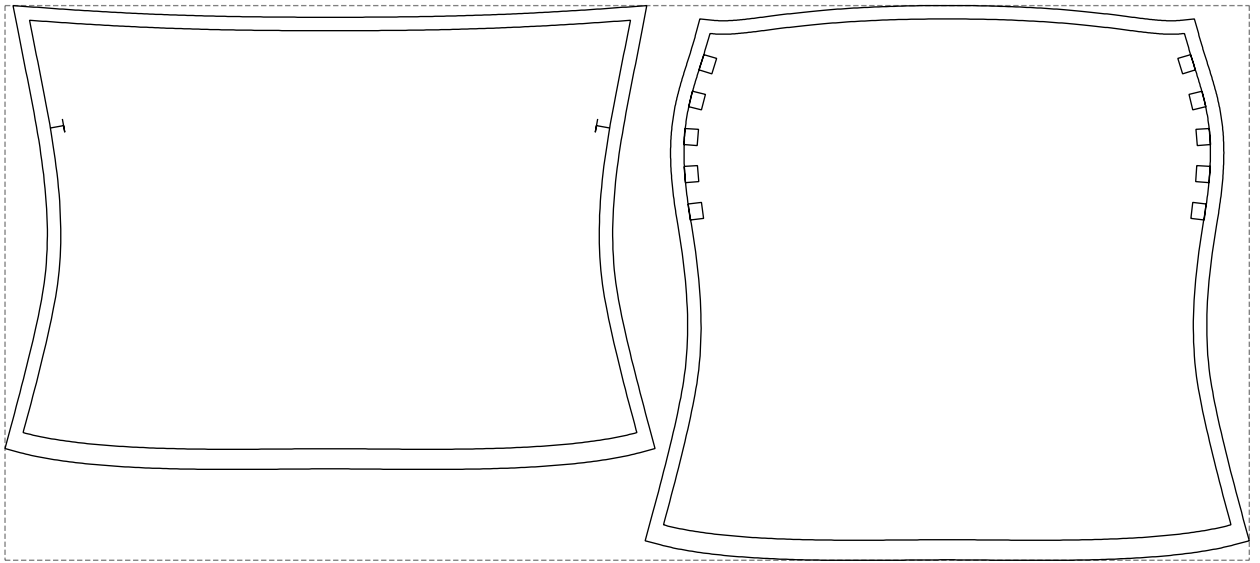

Not for print

Paper size: A4, size:926.41 x413.10 mm

Example

size:926.17 x413.10 mm

Maneken =1 ver.0

rz_1=170

rz_16=96

rz_17=82

rz_18=76

rz_19=104

rz_20=101.8

.
.
.