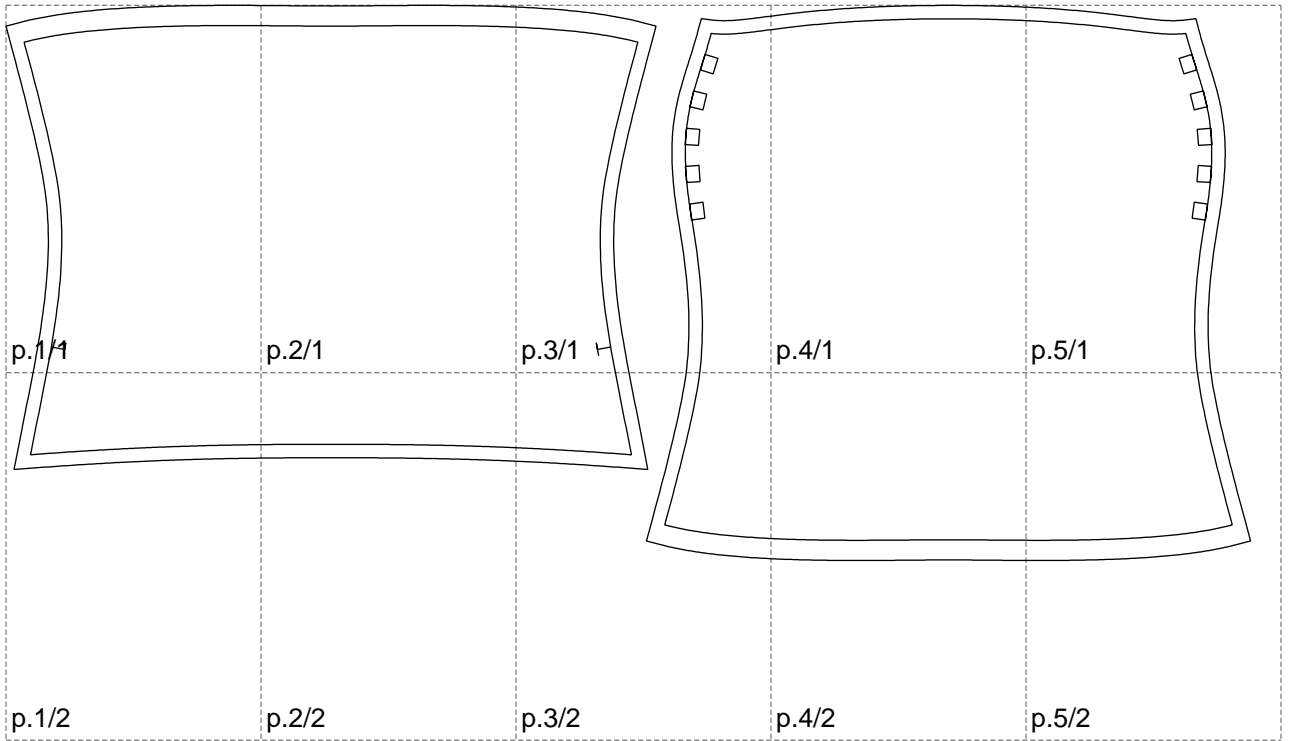

Not for print

Paper size: A4, size:926.41 x413.10 mm

Example

size:926.17 x413.10 mm

Maneken =1 ver.0

rz_1=170

rz_16=96

rz_17=82

rz_18=76

rz_19=104

rz_20=101.8

.
.
.