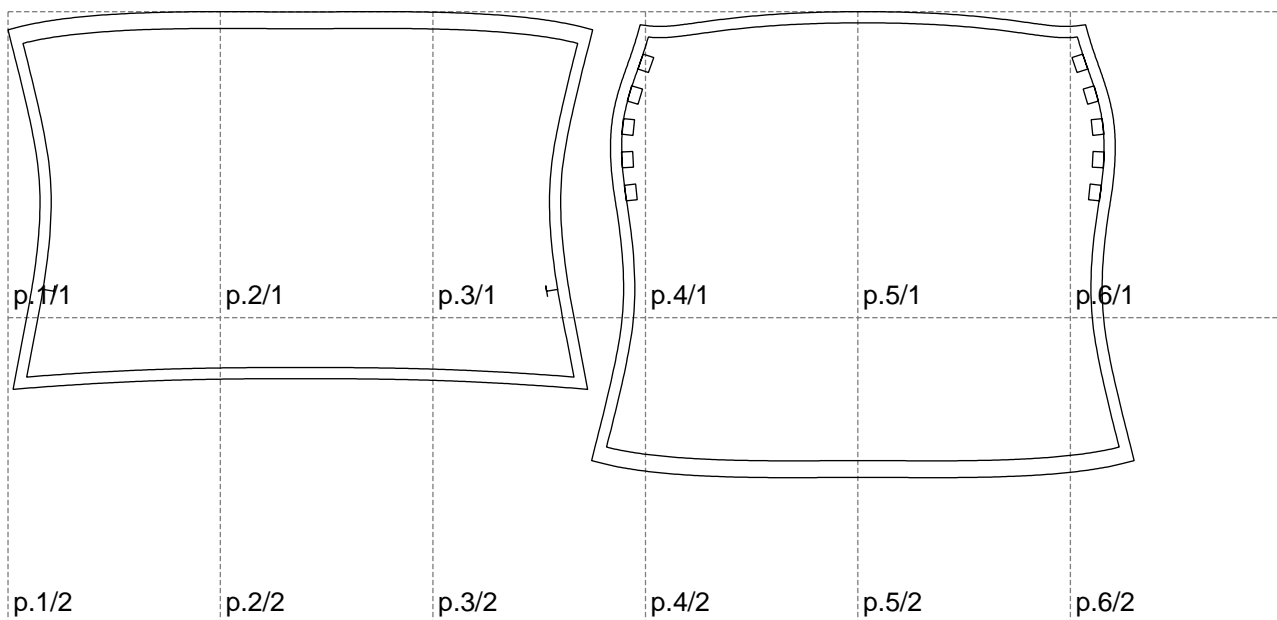

Not for print

Paper size: A4, size:1006.03 x416.20 mm

Example

size:1005.66 x416.20 mm

Maneken =1 ver.0

rz_1=170

rz_16=104

rz_17=88.9

rz_18=84.4

rz_19=112

rz_20=109.3

.
.
.