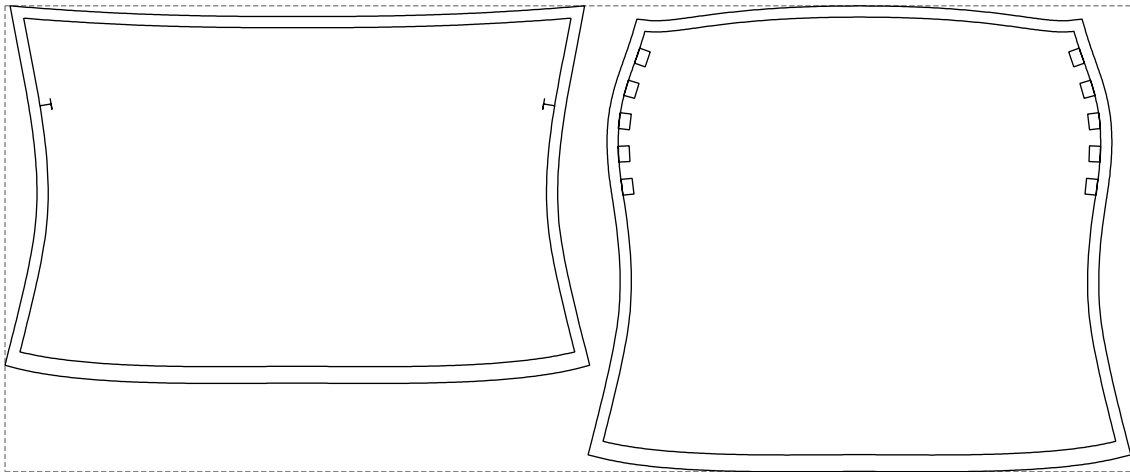

Not for print

Paper size: A4, size:1006.03 x416.20 mm

Example

size:1005.66 x416.20 mm

Maneken =1 ver.0

rz_1=170

rz_16=104

rz_17=88.9

rz_18=84.4

rz_19=112

rz_20=109.3

.
.
.