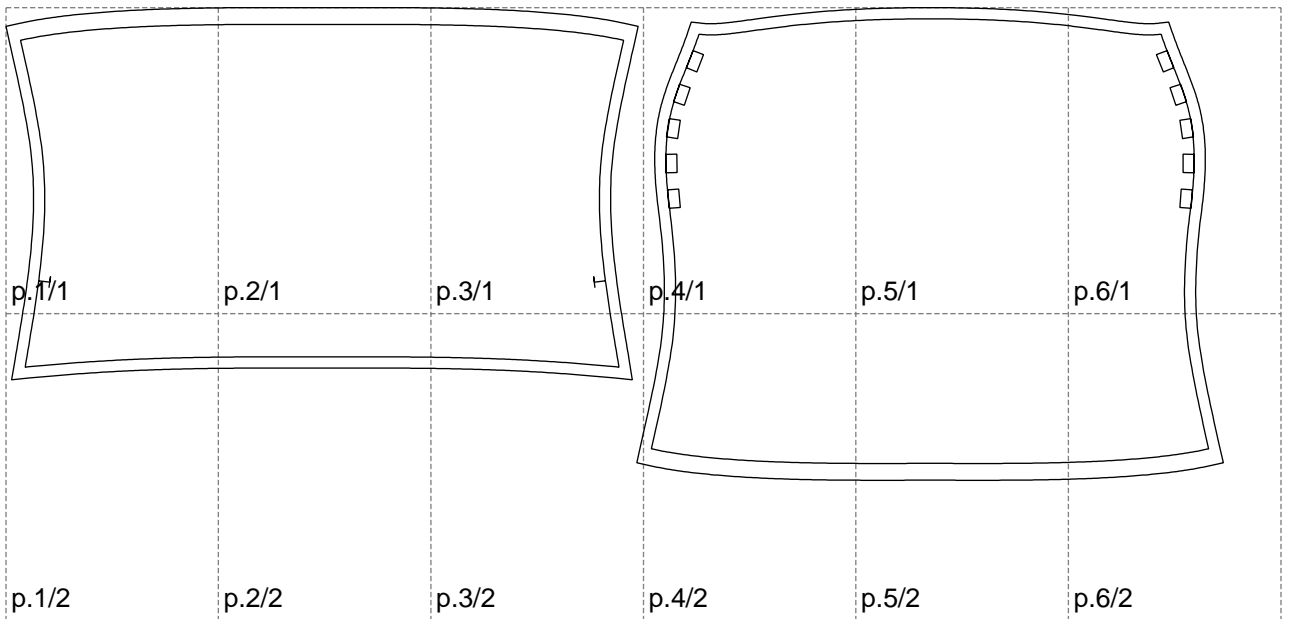

Not for print

Paper size: A4, size:1087.43 x422.10 mm

# Example

size:1087.15 x422.10 mm

Maneken =1 ver.0

rz\_1=170

rz\_16=112

rz\_17=96.2

rz\_18=94

rz\_19=120