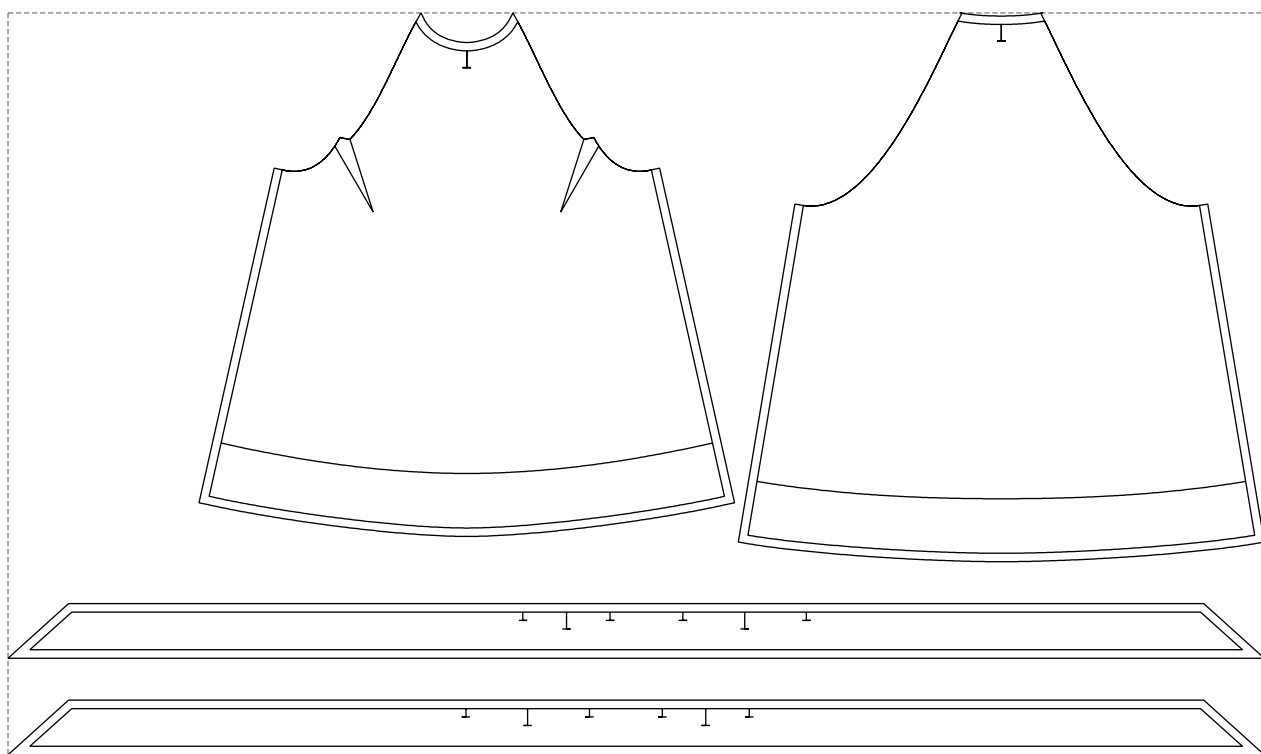

Not for print

Paper size: A4, size:1496.35 x768.77 mm

# Example

size:1496.35 x883.77 mm

Maneken =1 ver.0

rz\_1=170

rz\_16=92

rz\_17=78.8

rz\_18=71.8

rz\_19=100