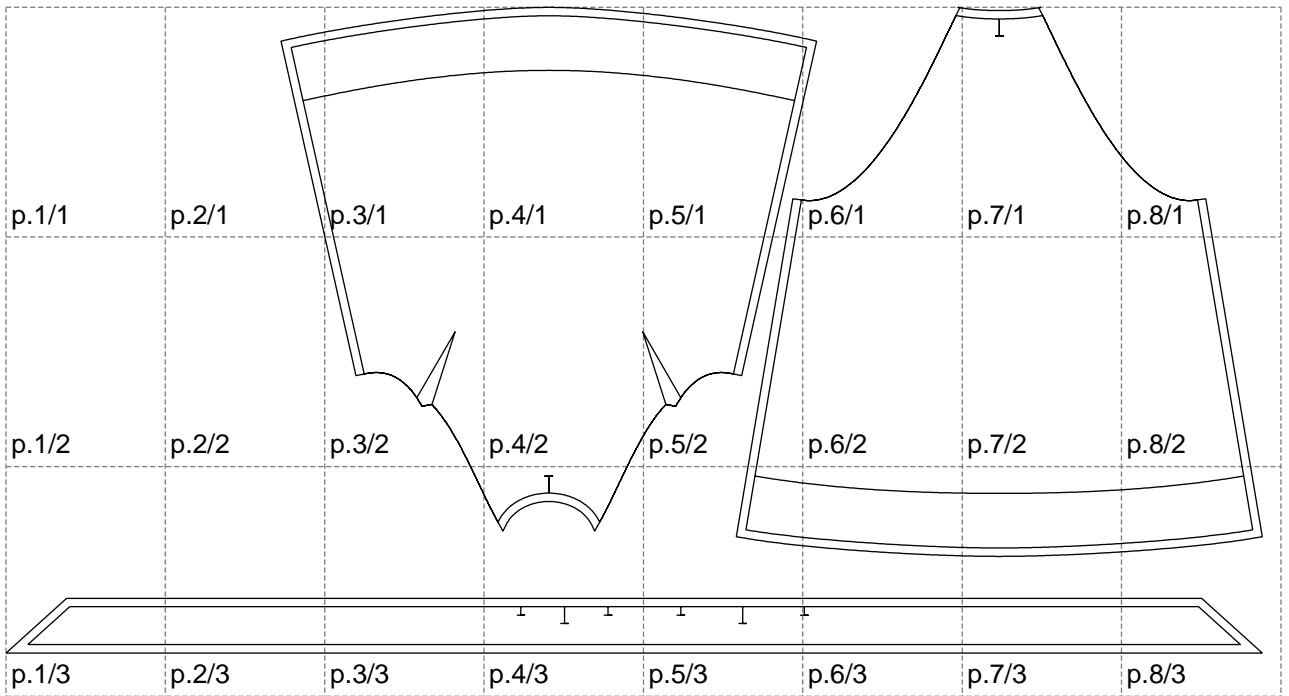

Not for print

Paper size: A4, size:1496.35 x768.77 mm

# Example

size:1496.35 x883.77 mm

Maneken =1 ver.0

rz\_1=170

rz\_16=92

rz\_17=78.8

rz\_18=71.8

rz\_19=100

rz\_20=98.1

---

. . . . .  
. . . . .  
. . . . .