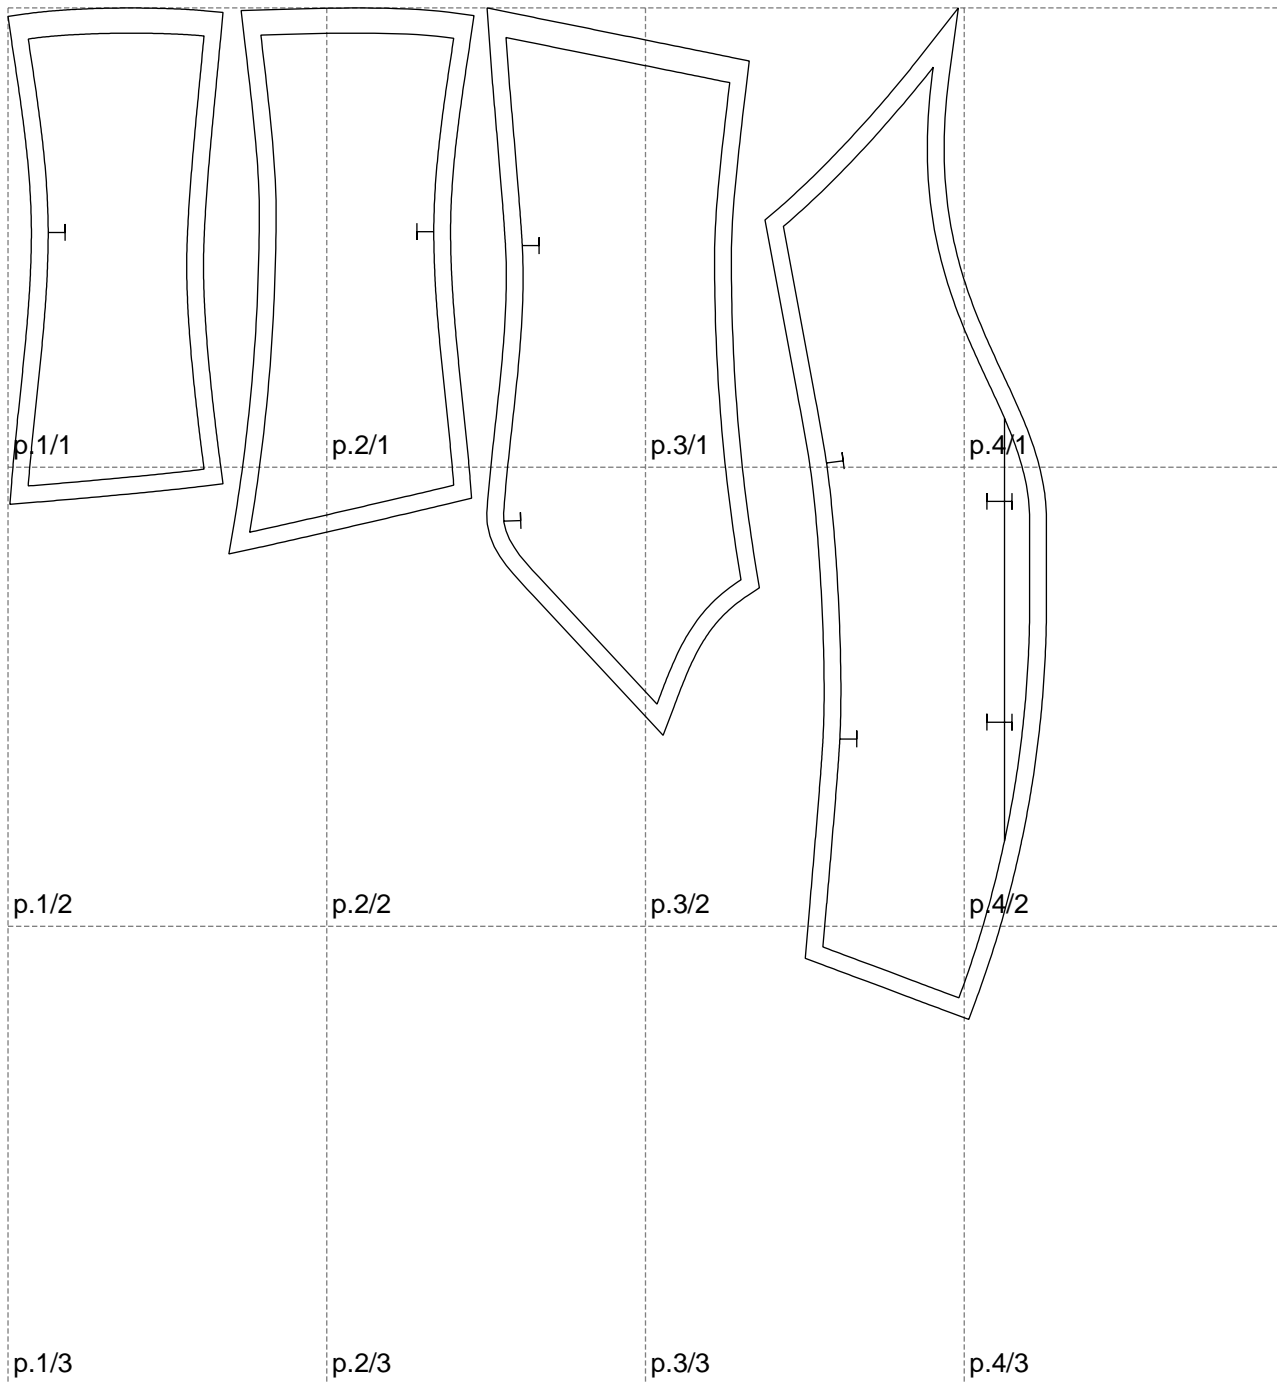

Not for print

Paper size: A4, size:618.42 x602.23 mm

Example

size:1418.95 x602.23 mm

Maneken =1 ver.0

rz_1=170

rz_16=92

rz_17=78.8

rz_18=71.8

rz_19=100

rz_20=98.1

.
.
.