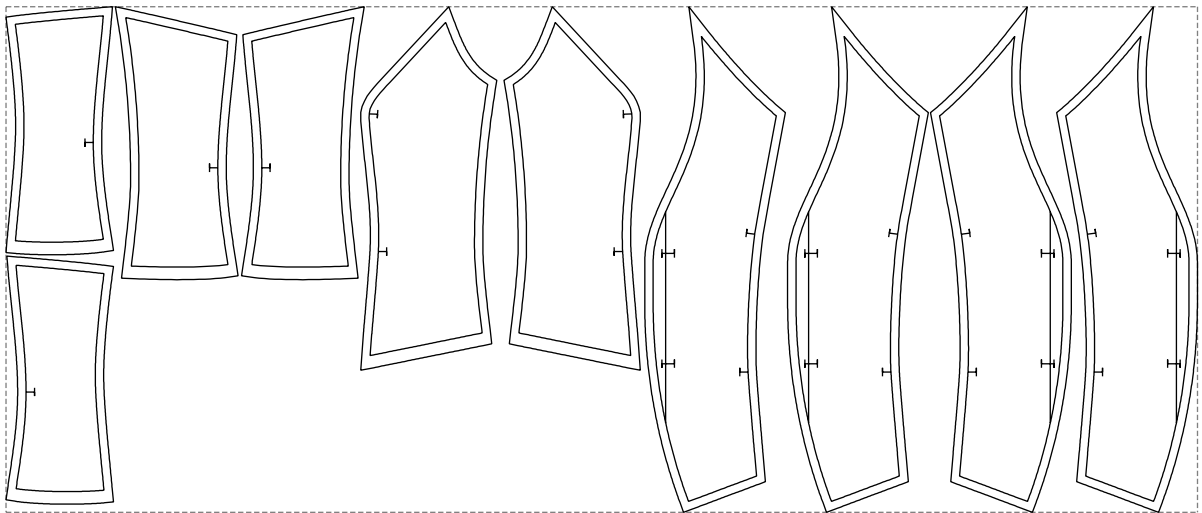

Not for print

Paper size: A4, size:618.42 x602.23 mm

Example

size:1418.95 x602.23 mm

Maneken =1 ver.0

rz_1=170

rz_16=92

rz_17=78.8

rz_18=71.8

rz_19=100

rz_20=98.1

.
.
.