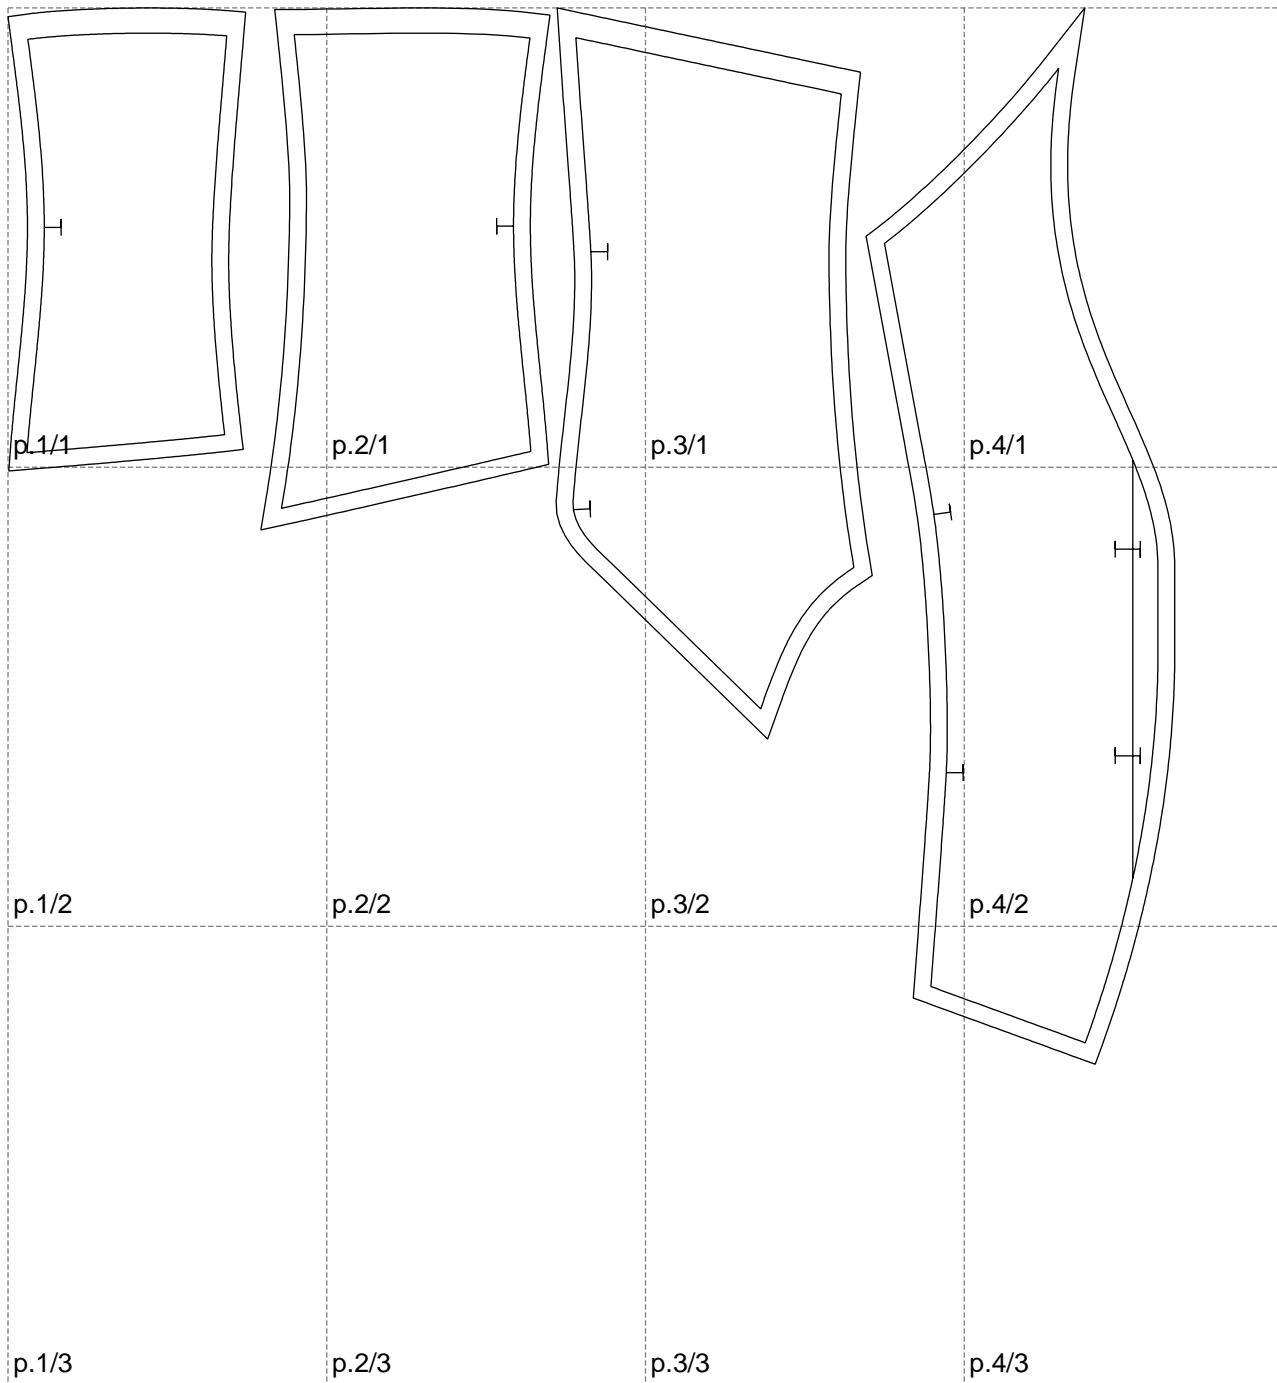

Not for print

Paper size: A4, size:694.84 x628.94 mm

# Example

size:1458.79 x628.94 mm

Maneken =1 ver.0

rz\_1=170

rz\_16=108

rz\_17=92.5

rz\_18=89.2

rz\_19=116

rz\_20=113

---

. . . . .  
. . . . .  
. . . . .