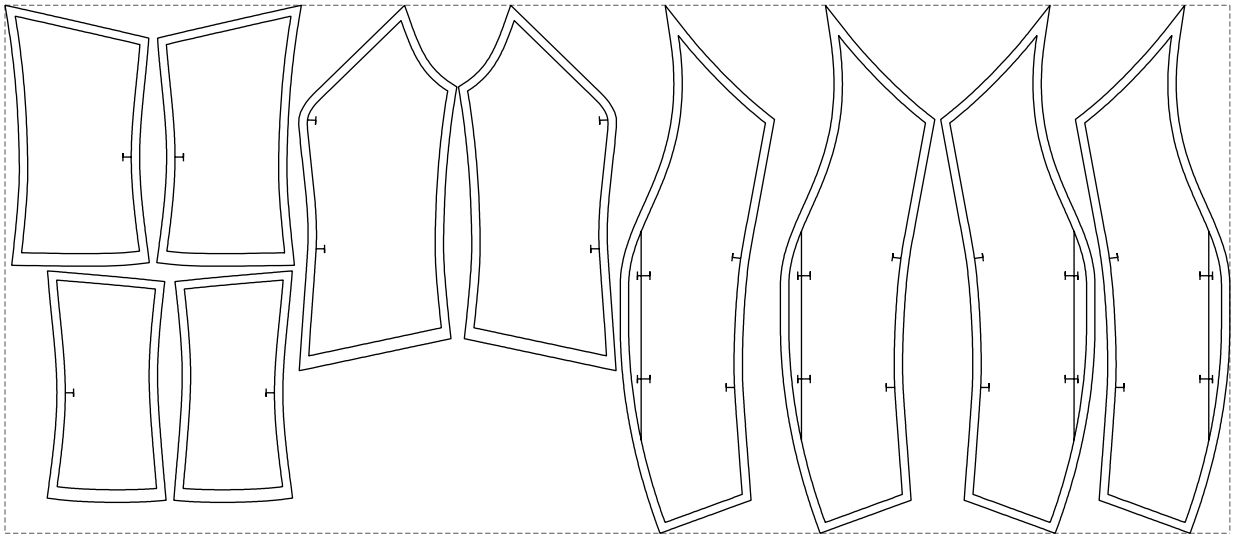

Not for print

Paper size: A4, size:694.84 x628.94 mm

# Example

size:1458.79 x628.94 mm

Maneken =1 ver.0

rz\_1=170

rz\_16=108

rz\_17=92.5

rz\_18=89.2

rz\_19=116