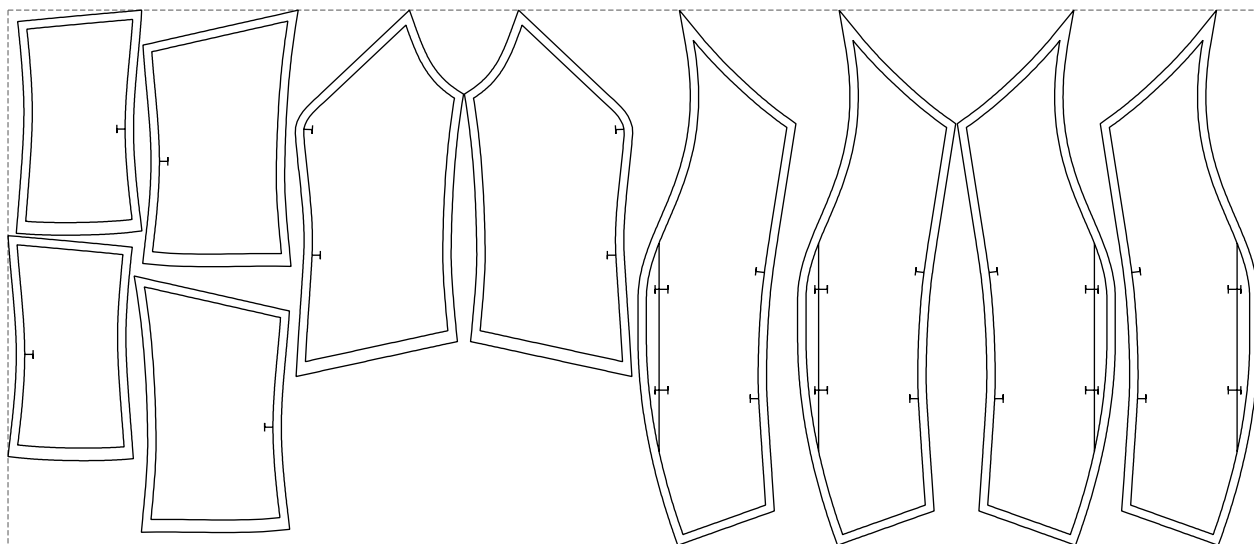

Not for print

Paper size: A4, size:744.05 x637.38 mm

# Example

size:1488.93 x637.38 mm

Maneken =1 ver.0

rz\_1=170

rz\_16=116

rz\_17=100

rz\_18=98.8

rz\_19=124