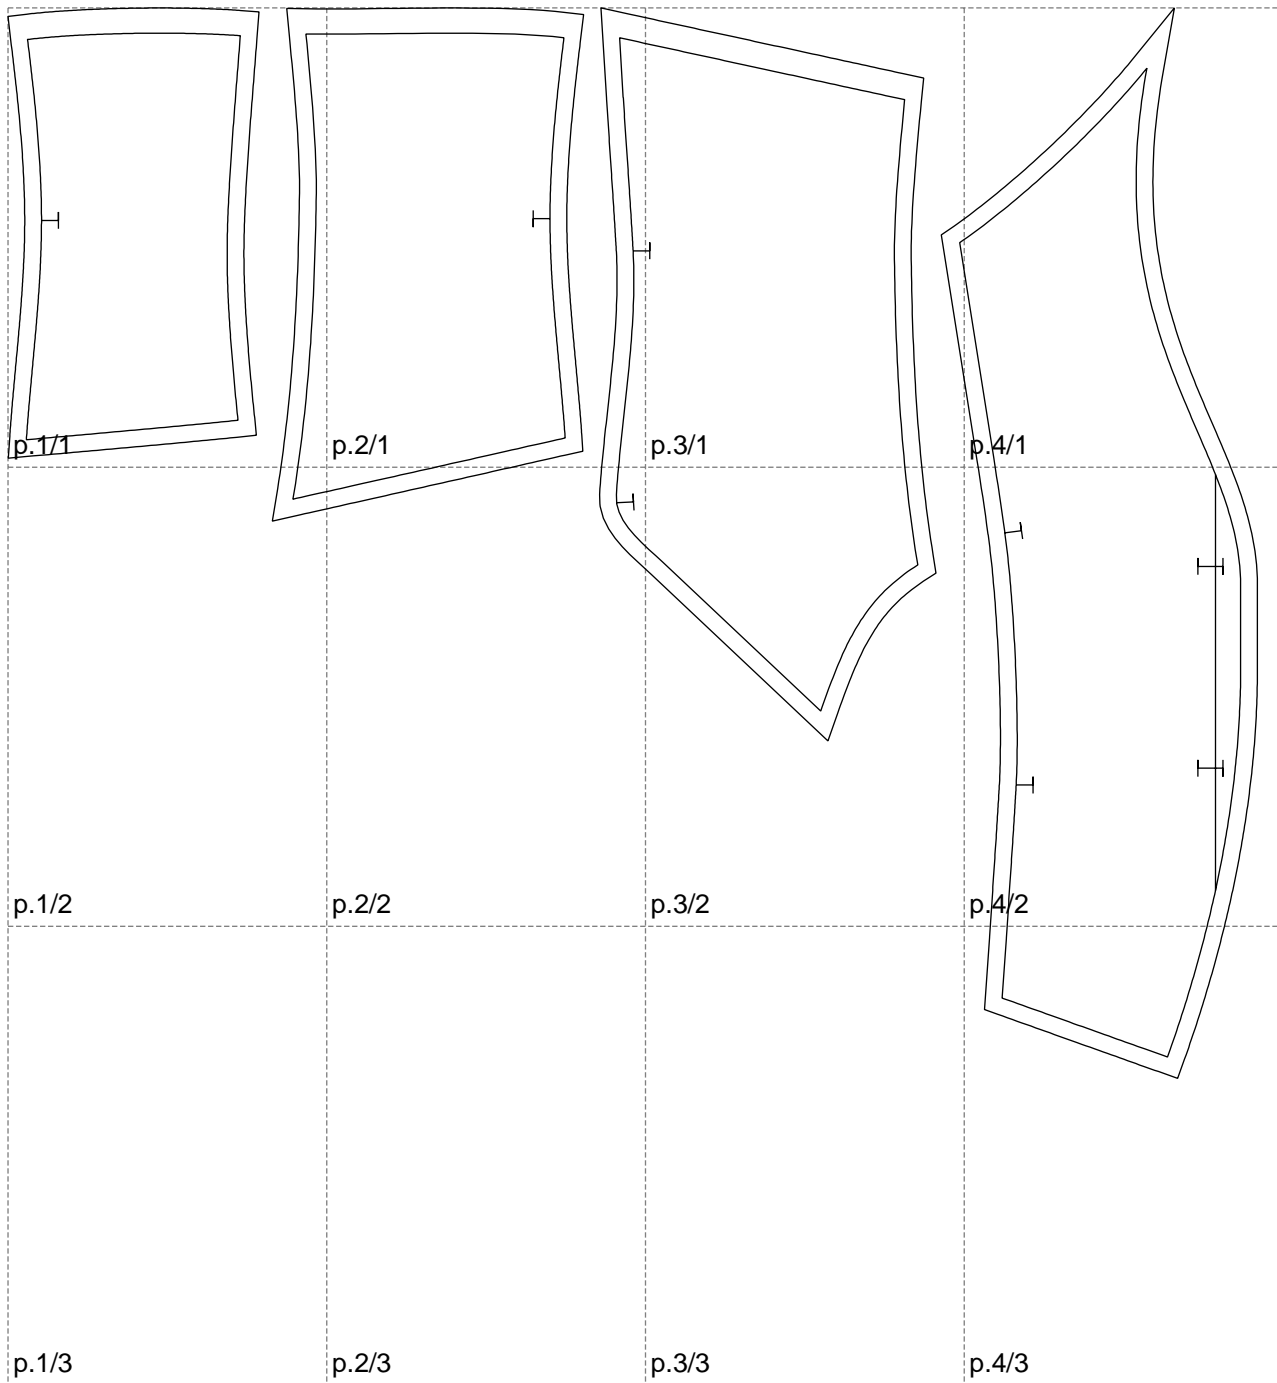

Not for print

Paper size: A4, size:744.05 x637.38 mm

# Example

size:1488.93 x637.38 mm

Maneken =1 ver.0

rz\_1=170

rz\_16=116

rz\_17=100

rz\_18=98.8

rz\_19=124

rz\_20=121

---

. . . . .  
. . . . .  
. . . . .