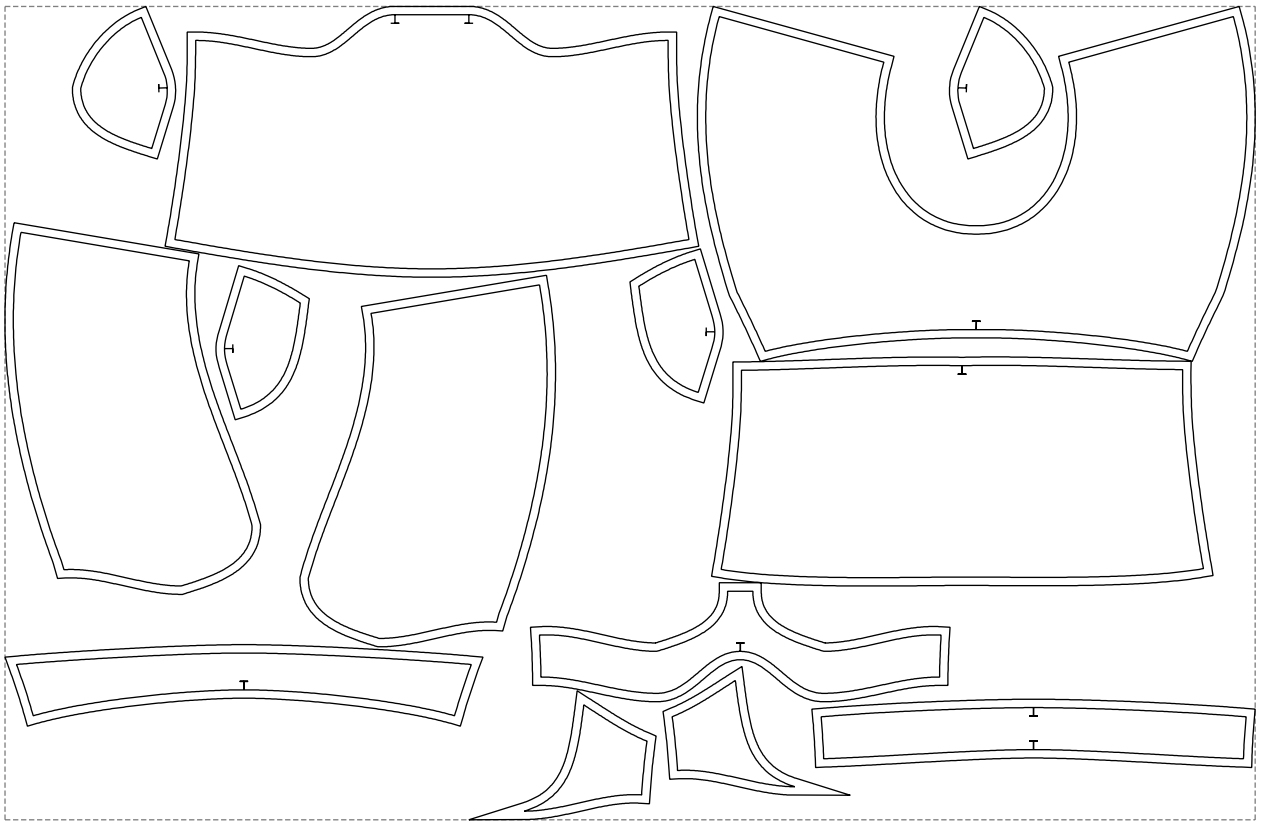

Not for print

Paper size: A4, size:1399.00 x798.72 mm

# Example

size:1488.96 x968.95 mm

Maneken =1 ver.0

rz\_1=170

rz\_16=112

rz\_17=96.2

rz\_18=94

rz\_19=120

rz\_20=117

---

. . . . .  
. . . . .  
. . . . .