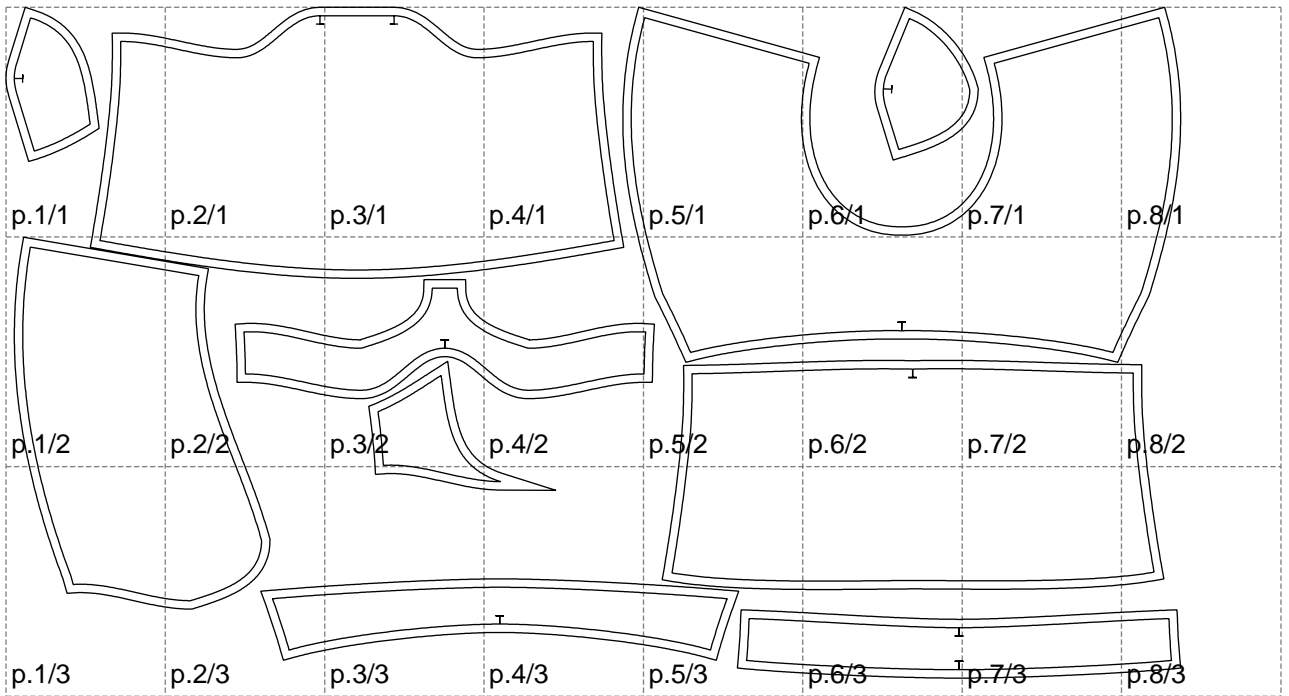

Not for print

Paper size: A4, size:1399.00 x798.72 mm

# Example

size:1488.96 x968.95 mm

Maneken =1 ver.0

rz\_1=170

rz\_16=112

rz\_17=96.2

rz\_18=94

rz\_19=120

rz\_20=117

---

. . . . .  
. . . . .  
. . . . .