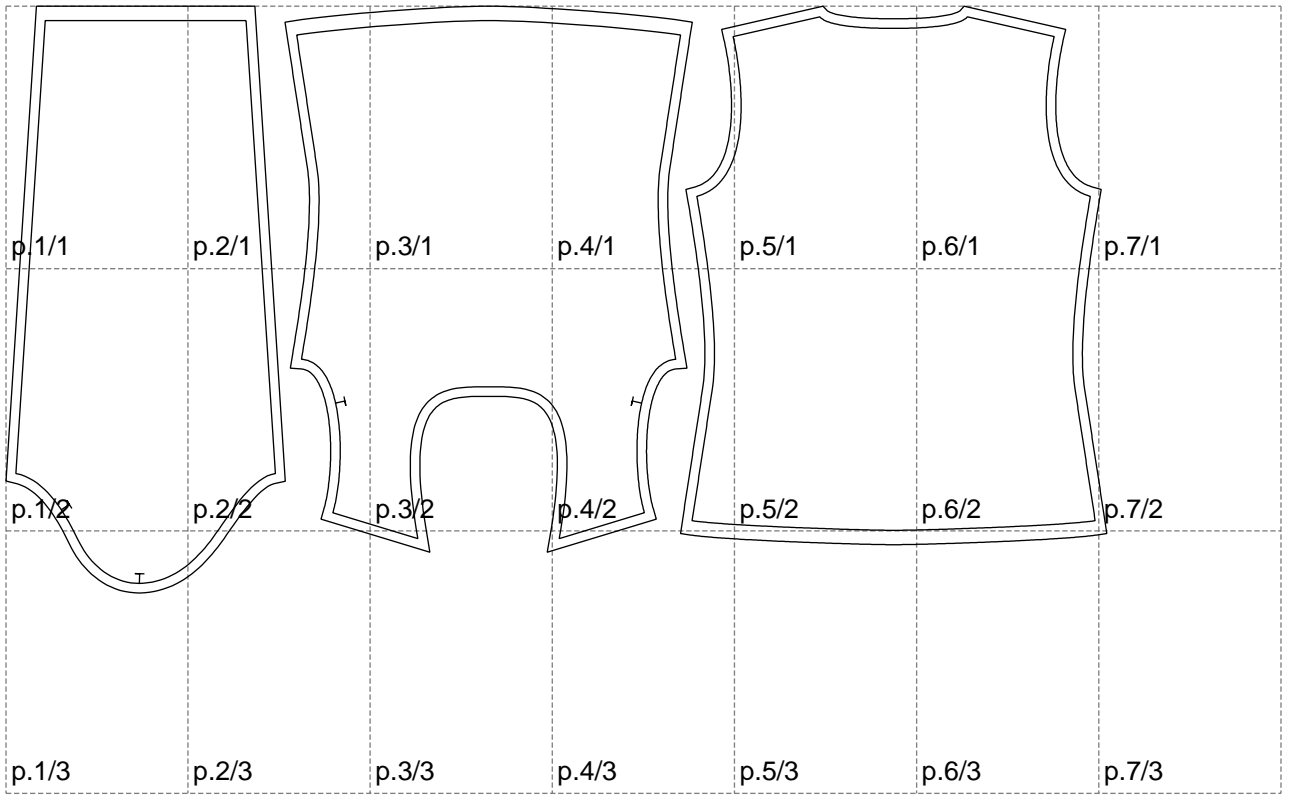

Not for print

Paper size: A4, size:1147.24 x611.36 mm

# Example

size:1468.81 x611.36 mm

Maneken =1 ver.0

rz\_1=170

rz\_16=88

rz\_17=75.6

rz\_18=67.6

rz\_19=96

rz\_20=94.6

---

. . . . .  
. . . . .  
. . . . .