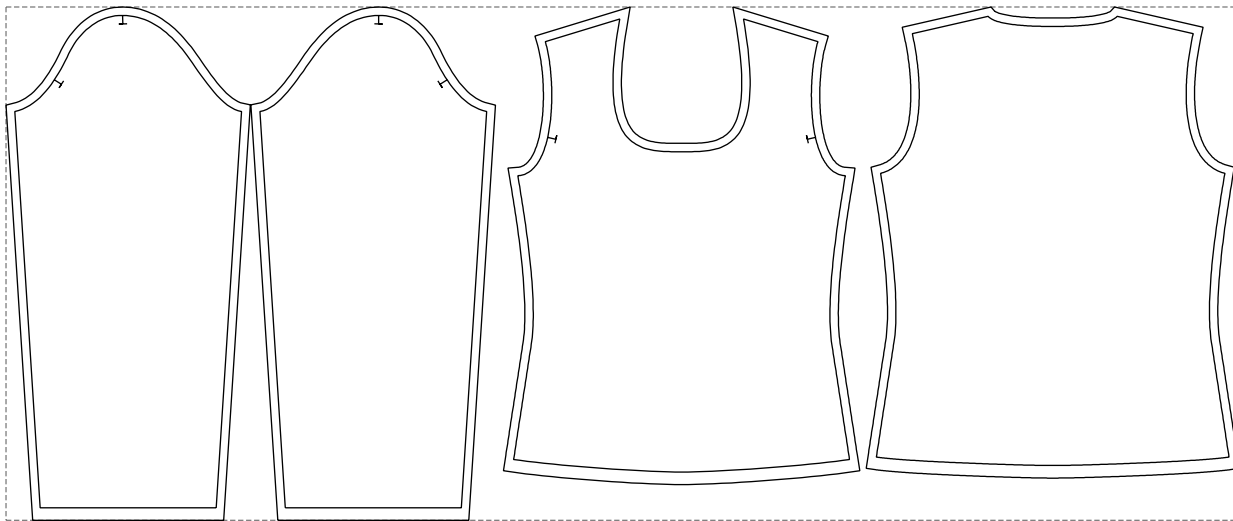

# Example

size:1468.81 x611.36 mm

Maneken =1 ver.0

rz\_1=170

rz\_16=88

rz\_17=75.6

rz\_18=67.6

rz\_19=96