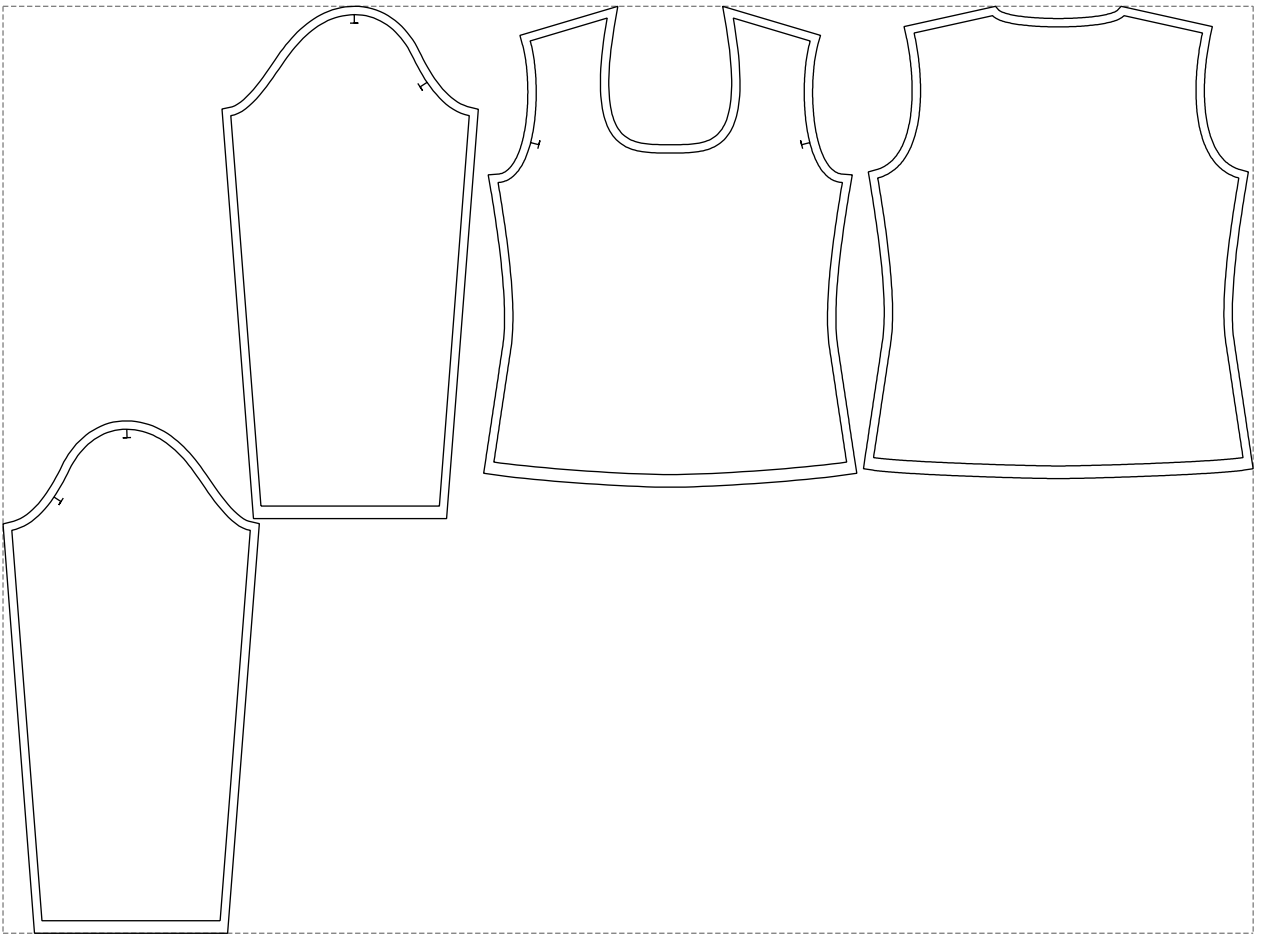

Not for print

Paper size: A4, size:1198.32 x610.34 mm

Example

size:1488.97 x1104.23 mm

Maneken =1 ver.0

rz_1=170

rz_16=92

rz_17=78.8

rz_18=71.8

rz_19=100

rz_20=98.1

.
.
.