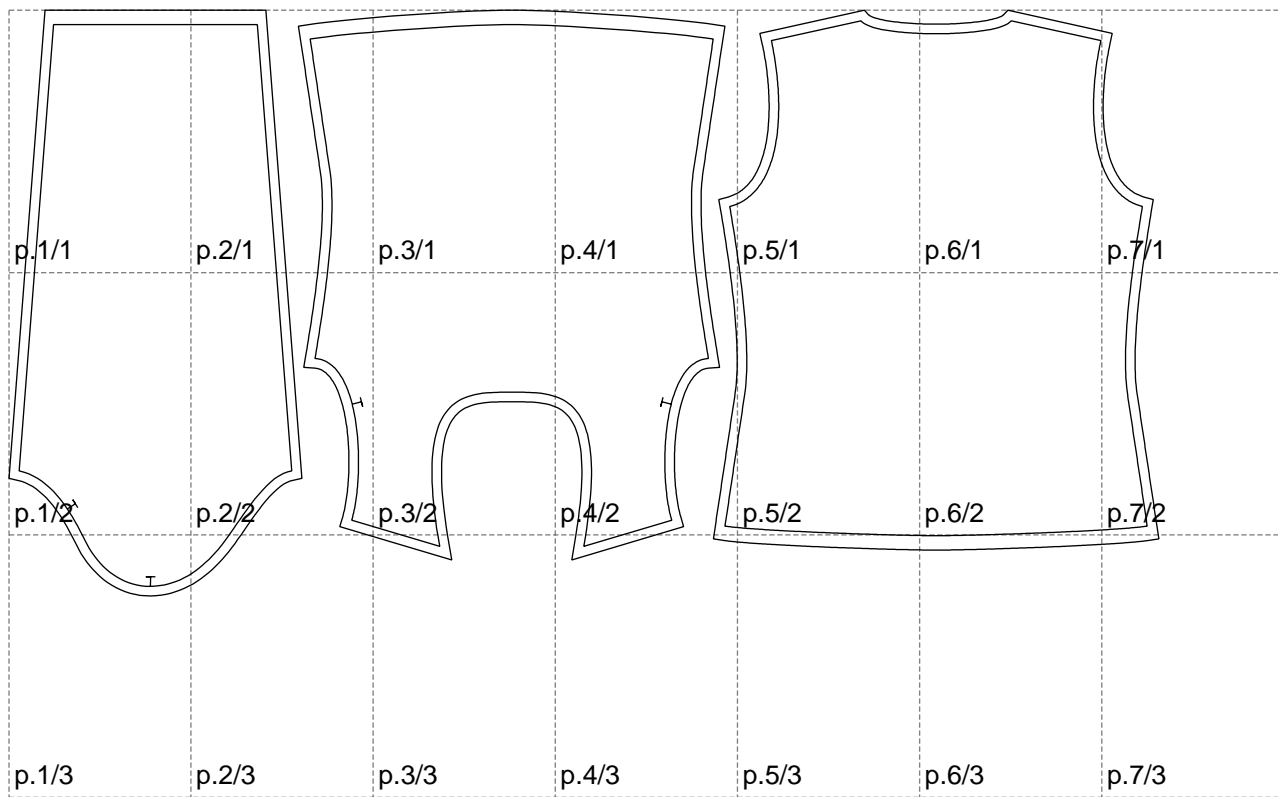

Not for print

Paper size: A4, size:1198.32 x610.34 mm

Example

size:1488.97 x1104.23 mm

Maneken =1 ver.0

rz_1=170

rz_16=92

rz_17=78.8

rz_18=71.8

rz_19=100

rz_20=98.1

.
.
.