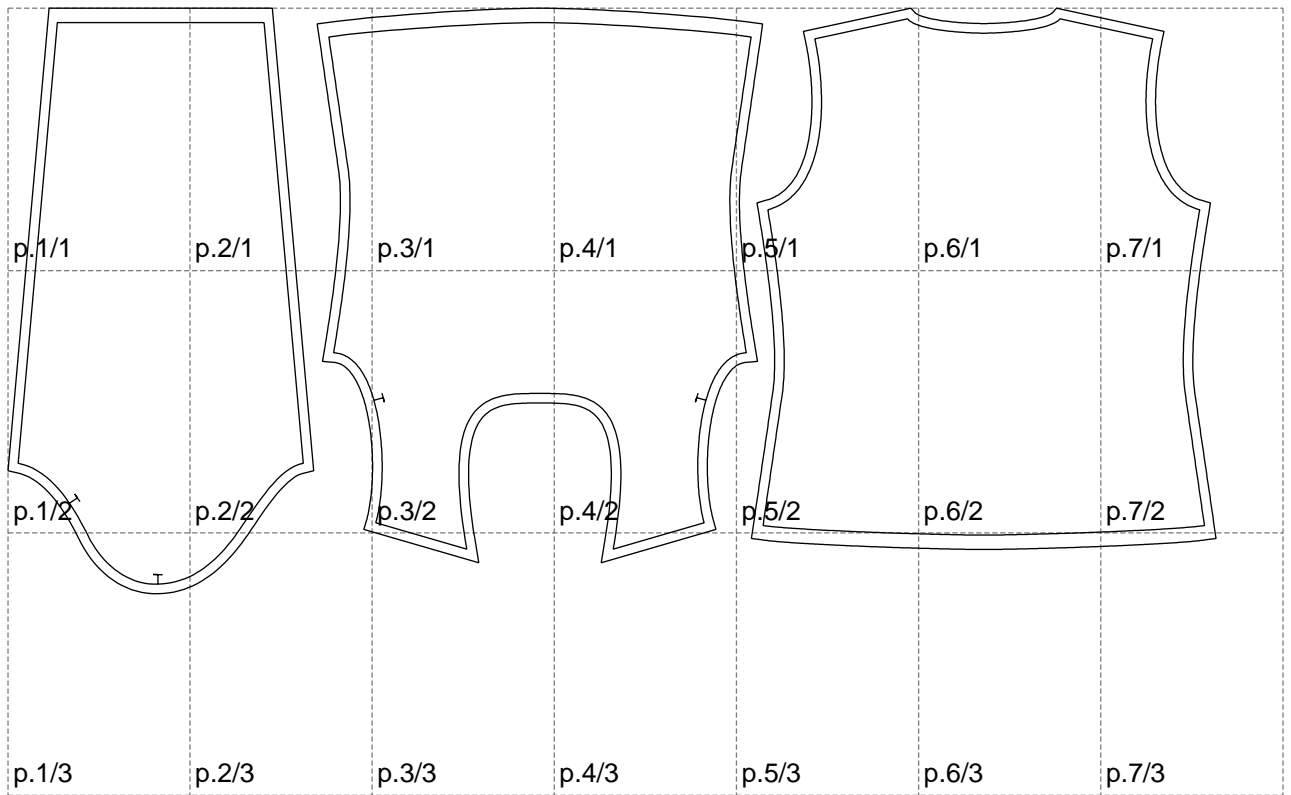

Not for print

Paper size: A4, size:1258.95 x610.17 mm

# Example

size:1499.00 x1152.10 mm

Maneken =1 ver.0

rz\_1=170

rz\_16=96

rz\_17=82

rz\_18=76

rz\_19=104

rz\_20=101.8

---

. . . . .  
. . . . .  
. . . . .