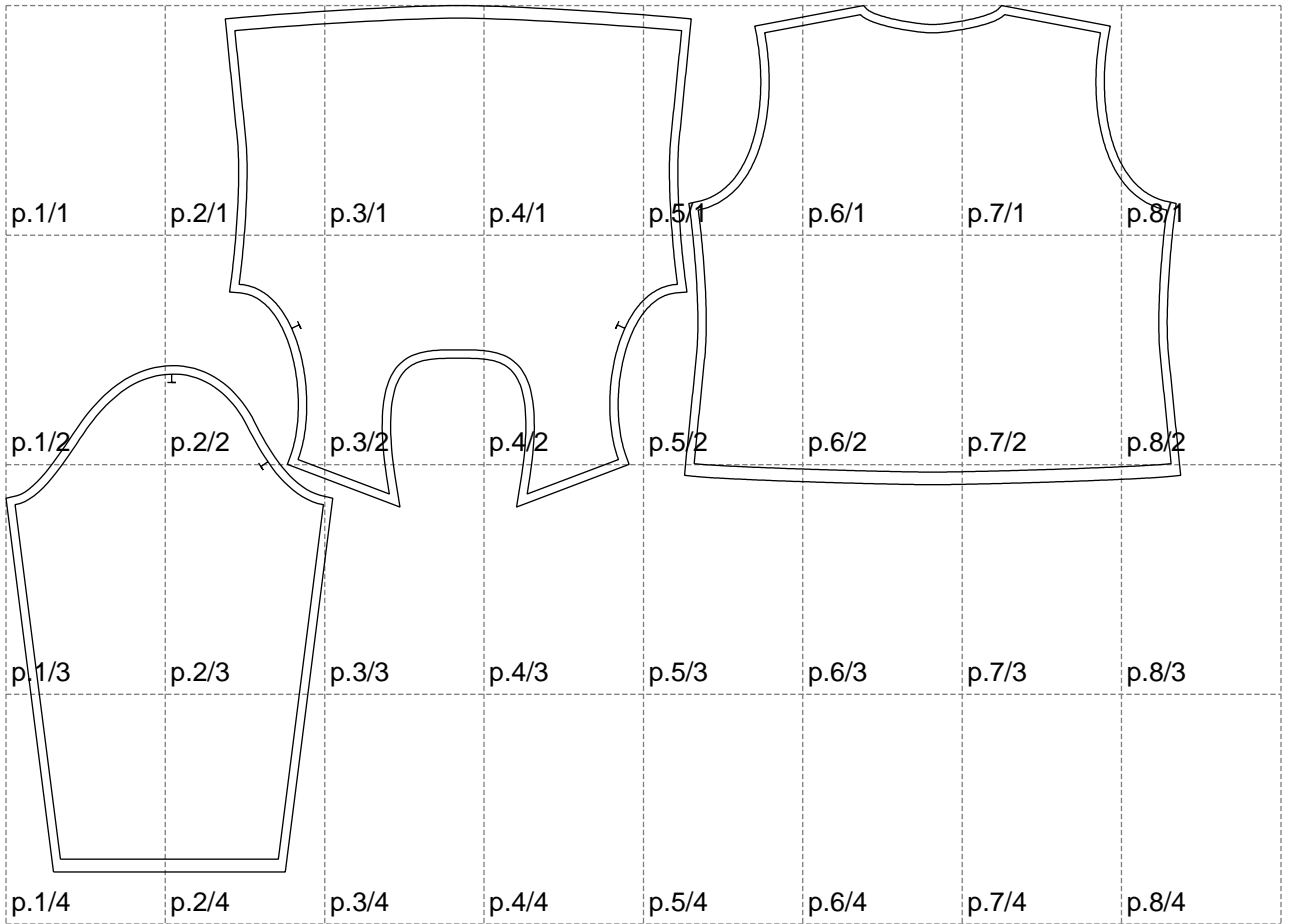

Not for print

Paper size: A4, size:1399.00 x1031.60 mm

# Example

size:1499.00 x1172.70 mm

Maneken =1 ver.0

rz\_1=170

rz\_16=116

rz\_17=100

rz\_18=98.8

rz\_19=124

rz\_20=121

---

. . . . .  
. . . . .  
. . . . .