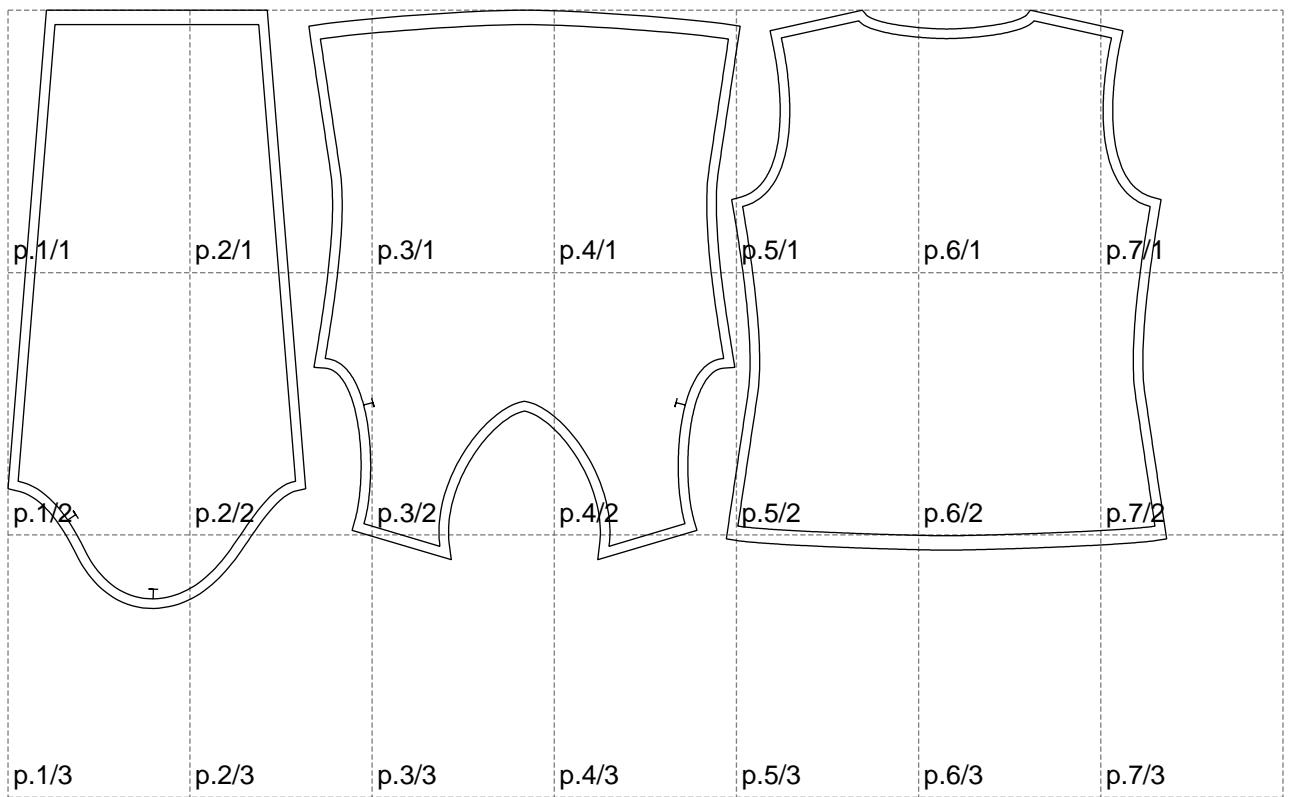

Not for print

Paper size: A4, size:1207.47 x623.34 mm

# Example

size:1499.00 x1126.03 mm

Maneken =1 ver.0

rz\_1=170

rz\_16=92

rz\_17=78.8

rz\_18=71.8

rz\_19=100

rz\_20=98.1

---

. . . . .  
. . . . .  
. . . . .