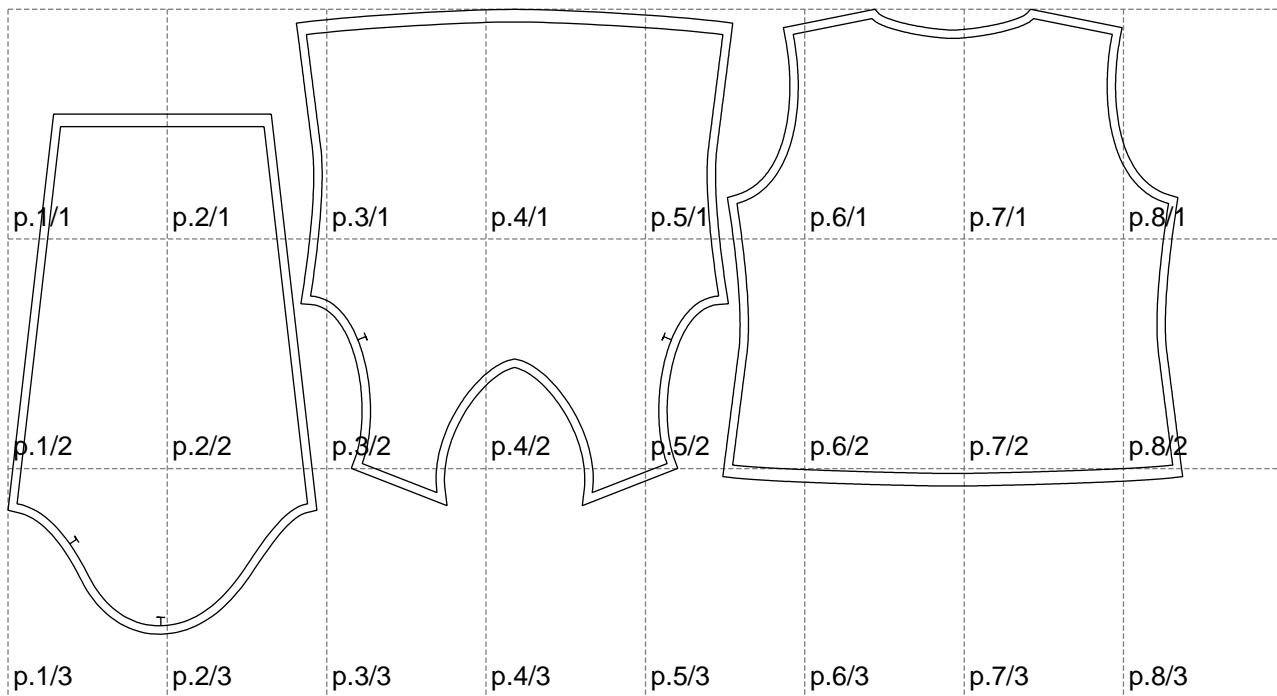

Not for print

Paper size: A4, size:1399.00 x743.98 mm

# Example

size:1438.94 x1186.43 mm

Maneken =1 ver.0

rz\_1=170

rz\_16=108

rz\_17=92.5

rz\_18=89.2

rz\_19=116

rz\_20=113

---

. . . . .  
. . . . .  
. . . . .